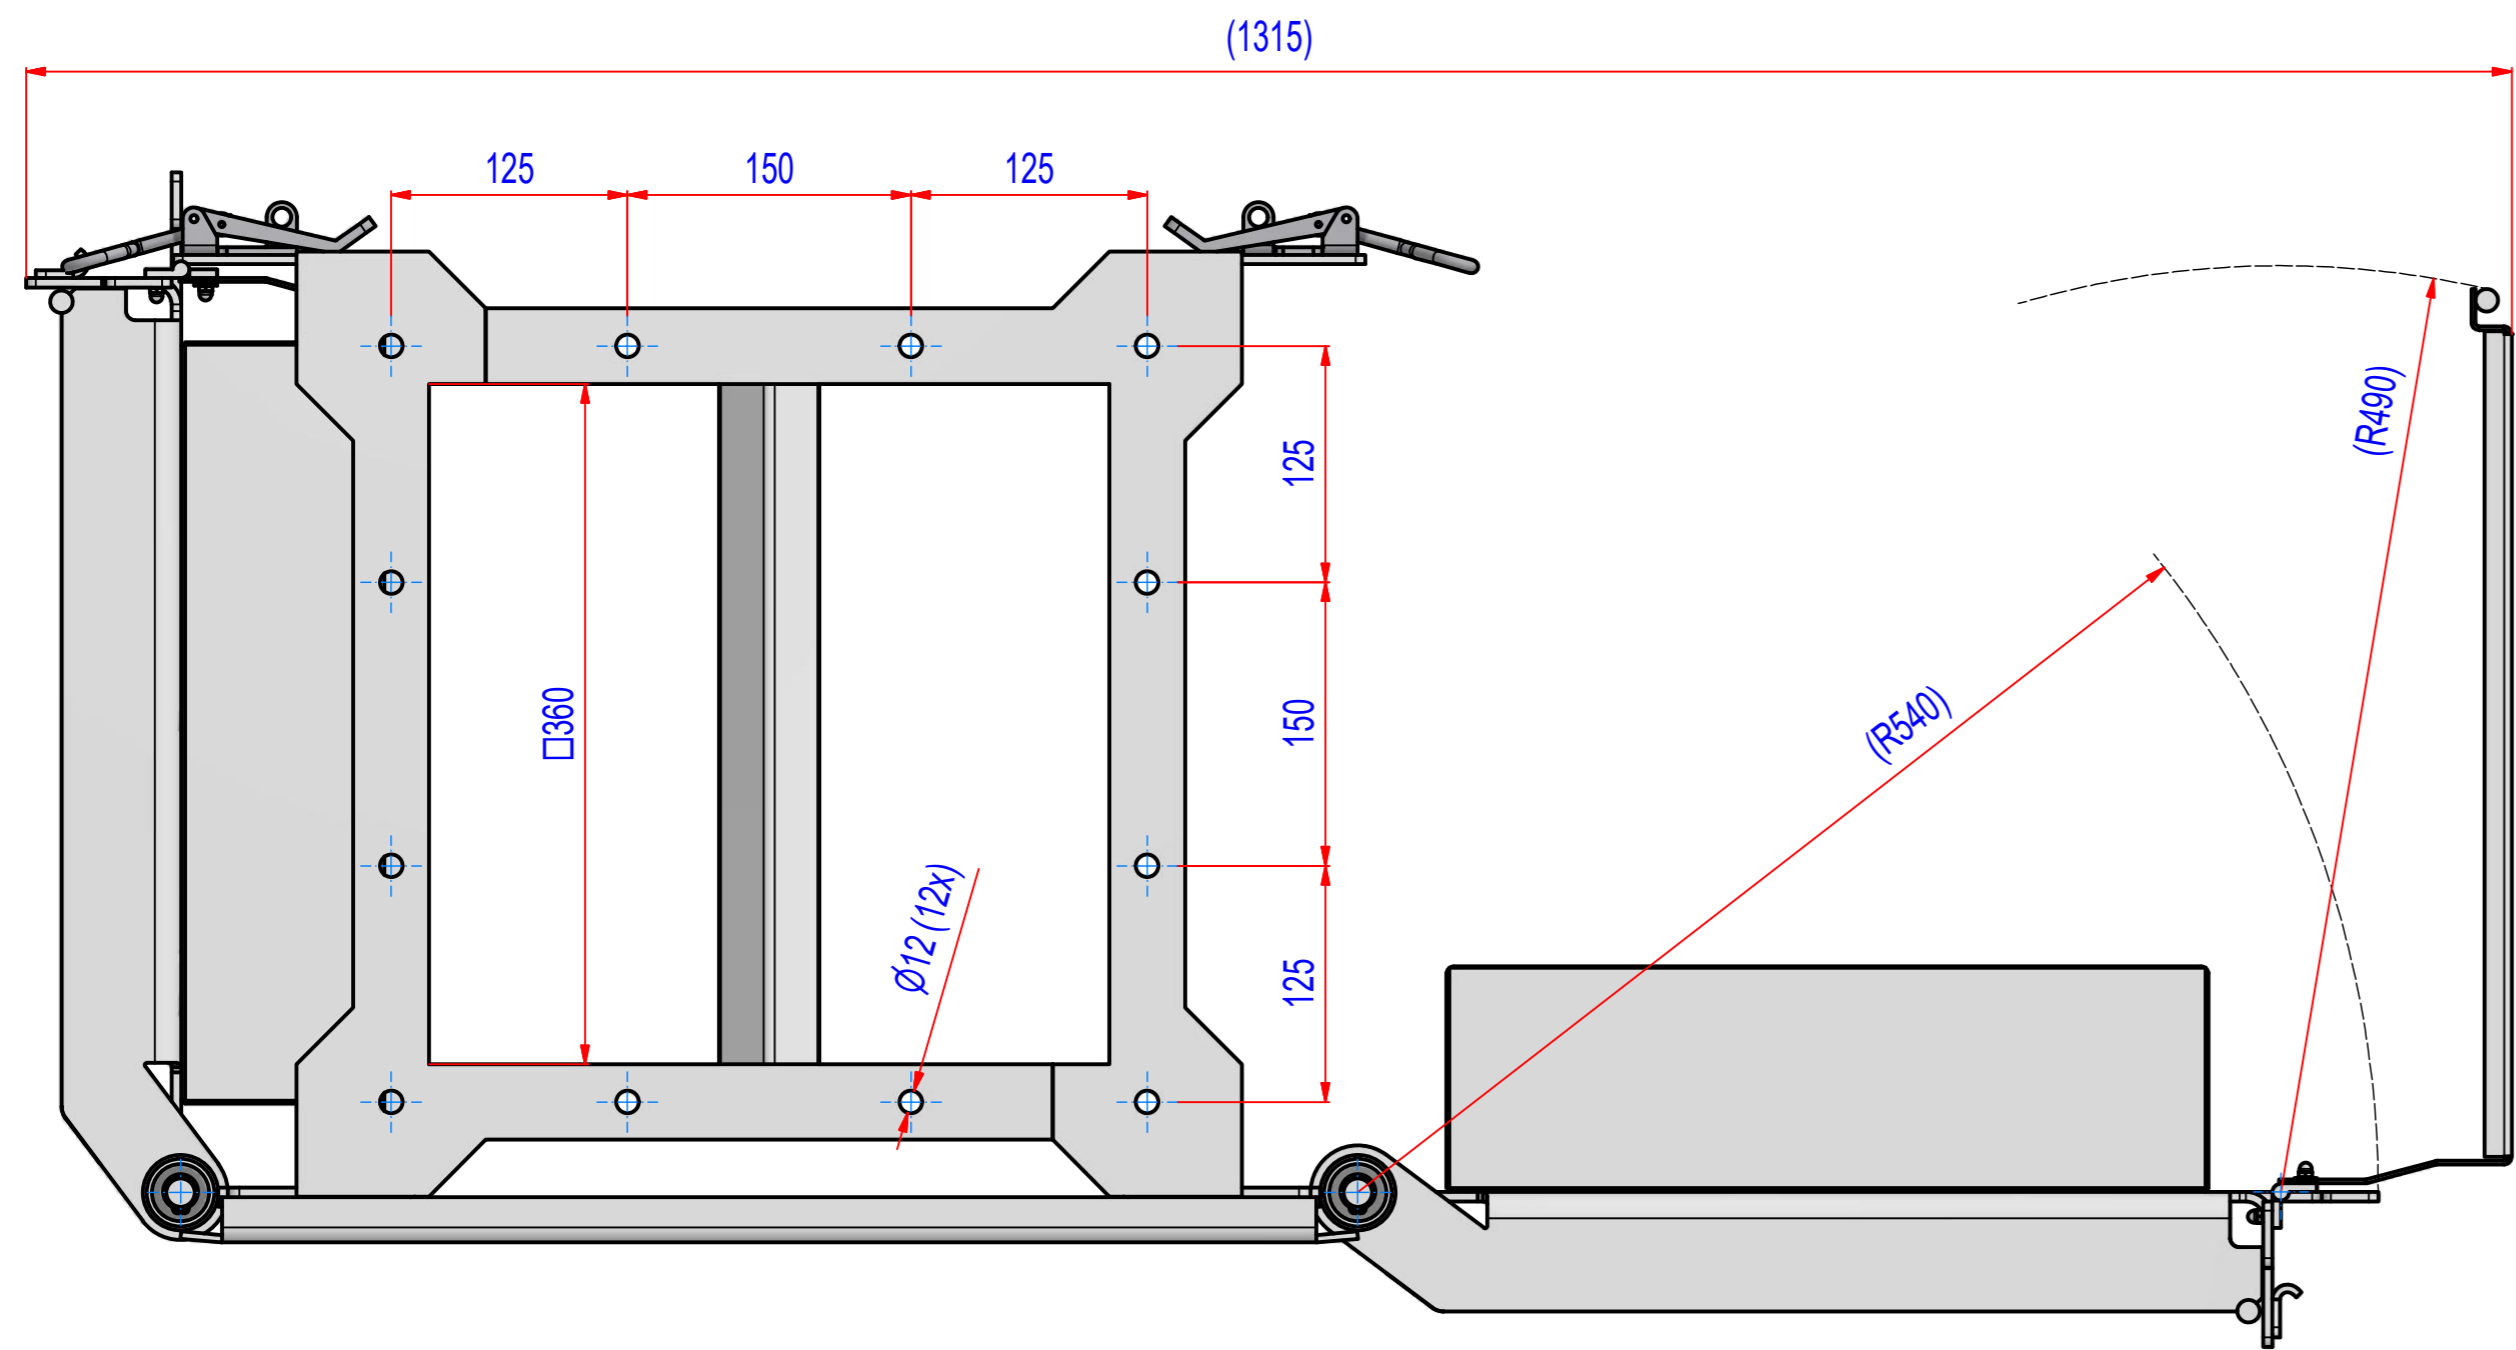

REV	BY	DATE	DESCRIPTION
-	EN	30.11.2018	New Vault, ref.: SBPF360001w_C
-	PW	22.06.2020	New logo

POZ./POS.	Č. SOUČÁSTI/ PART NUMBER	POPIS / DESCRIPTION	HMOT./ WEIGHT
1	A064_00000	SBPF360001	324,1
Date:		Order ref.:	Responsible person:
Sheet: A2 Drawn: EN Weight (kg): 324,1 Date: 30.11.2018 Predecessor:		Extra info:	General tolerance: ISO 2768 - cL Drawn according: ISO268; ISO1101; ISO2553 Status:
Quick search:			Customer reference number:
Description:			Product key: SBP-3636-F-F1B-B-B Part number: SBPF360001
External pole magnet, Ferrite, 360			Rev: -