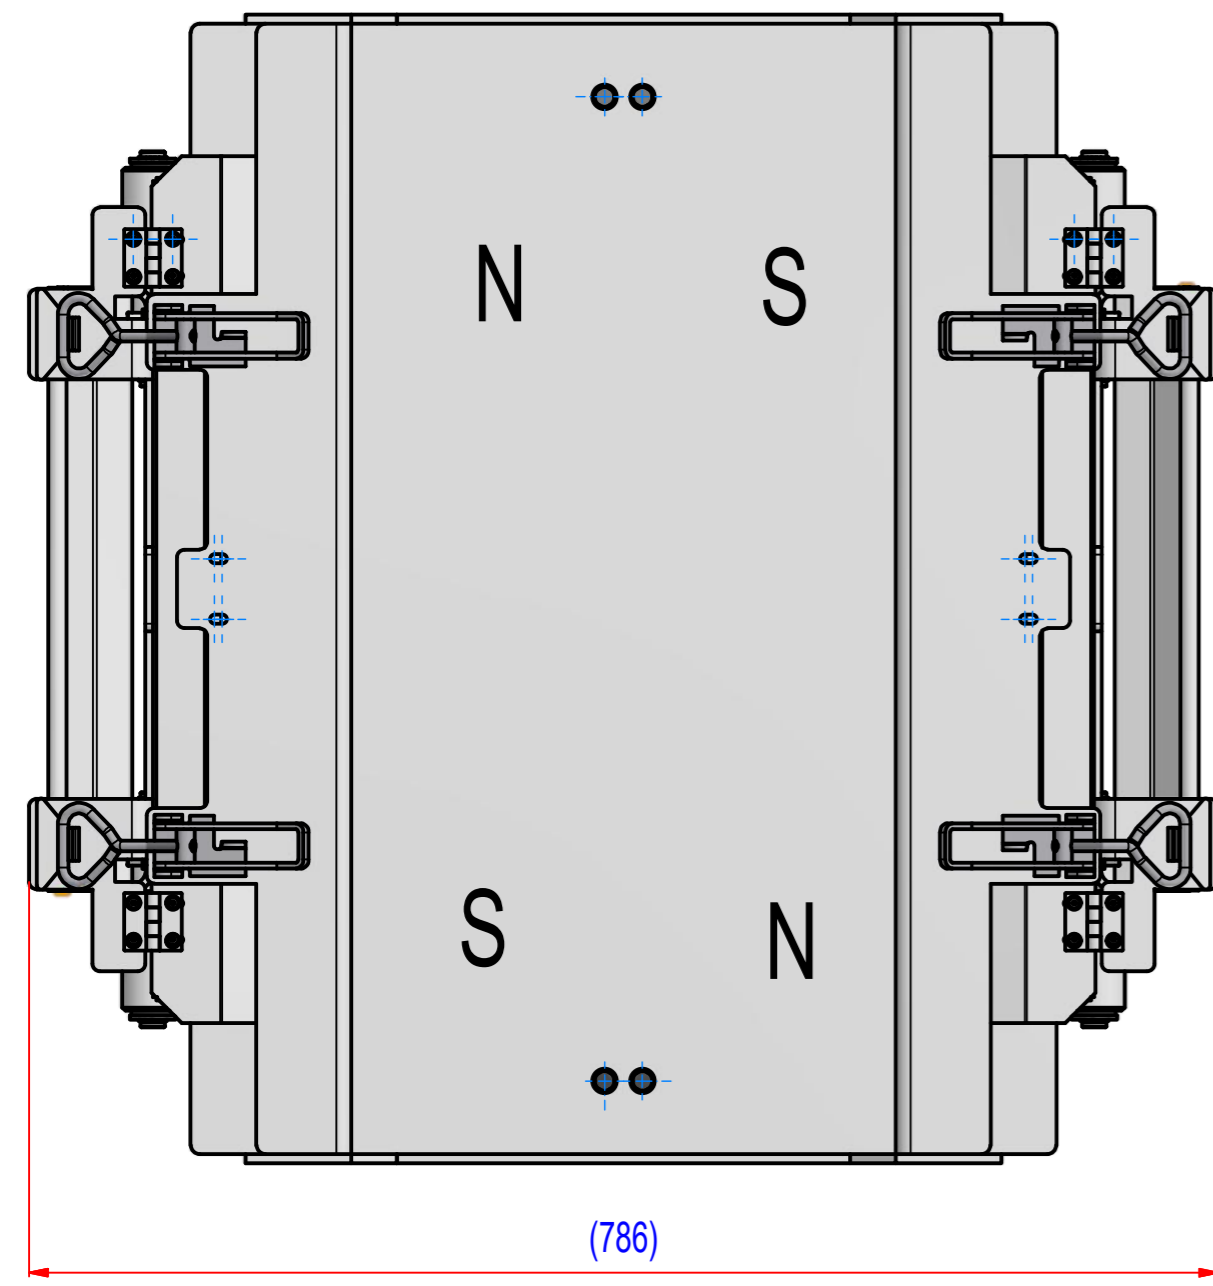

REV	BY	DATE	DESCRIPTION
-	EN	30.11.2018	New Vault, ref.: SBPF360001w_C
-	PW	22.06.2020	New logo

POZ./POS.	Č. SOUČÁSTI/ PART NUMBER	POPIS / DESCRIPTION	HMOT./ WEIGHT
1	A064_00000	SBPF360001	324,1
Date:		Order ref.:	Responsible person:
Sheet: A2 Drawn: EN Weight (kg): 324,1 Date: 30.11.2018 Predecessor:		Extra info:	General tolerance: ISO 2768 - cL Drawn according: ISO268; ISO1101; ISO2553 Status:
Quick search:			Customer reference number:
Description:			Product key: SBP-3636-F-F1B-B-B Part number: SBPF360001
External pole magnet, Ferrite, 360			Rev: -