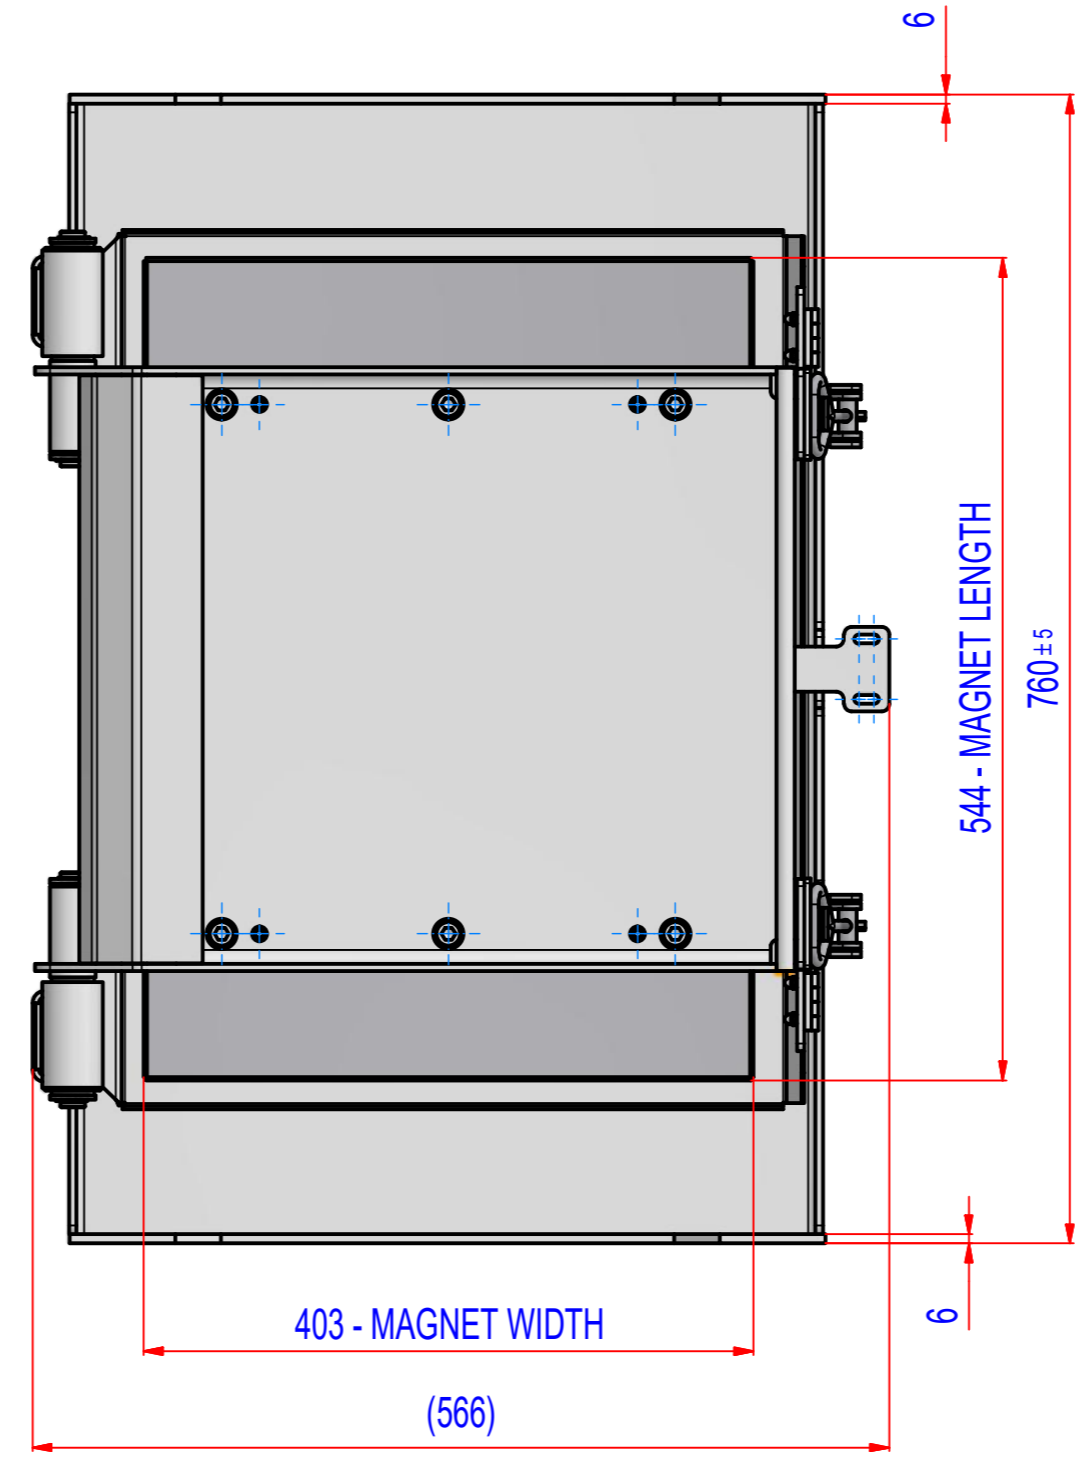

REV	BY	DATE	DESCRIPTION
-	EN	30.11.2018	New Vault, ref.: SBPF360001w_C
-	PW	22.06.2020	New logo

POZ./POS.	Č. SOUČÁSTI/ PART NUMBER	POPIS / DESCRIPTION	HMOT./ WEIGHT
1	A064_00000	SBPF360001	324,1
Date:		Order ref.:	Responsible person:
Sheet: A2 Drawn: EN Weight (kg): 324,1 Date: 30.11.2018 Predecessor:		Extra info:	General tolerance: ISO 2768 - cL Drawn according: ISO268; ISO1101; ISO2553 Status:
Quick search:			Customer reference number:
Description:			Product key: SBP-3636-F-F1B-B-B Part number: SBPF360001
External pole magnet, Ferrite, 360			Rev: -