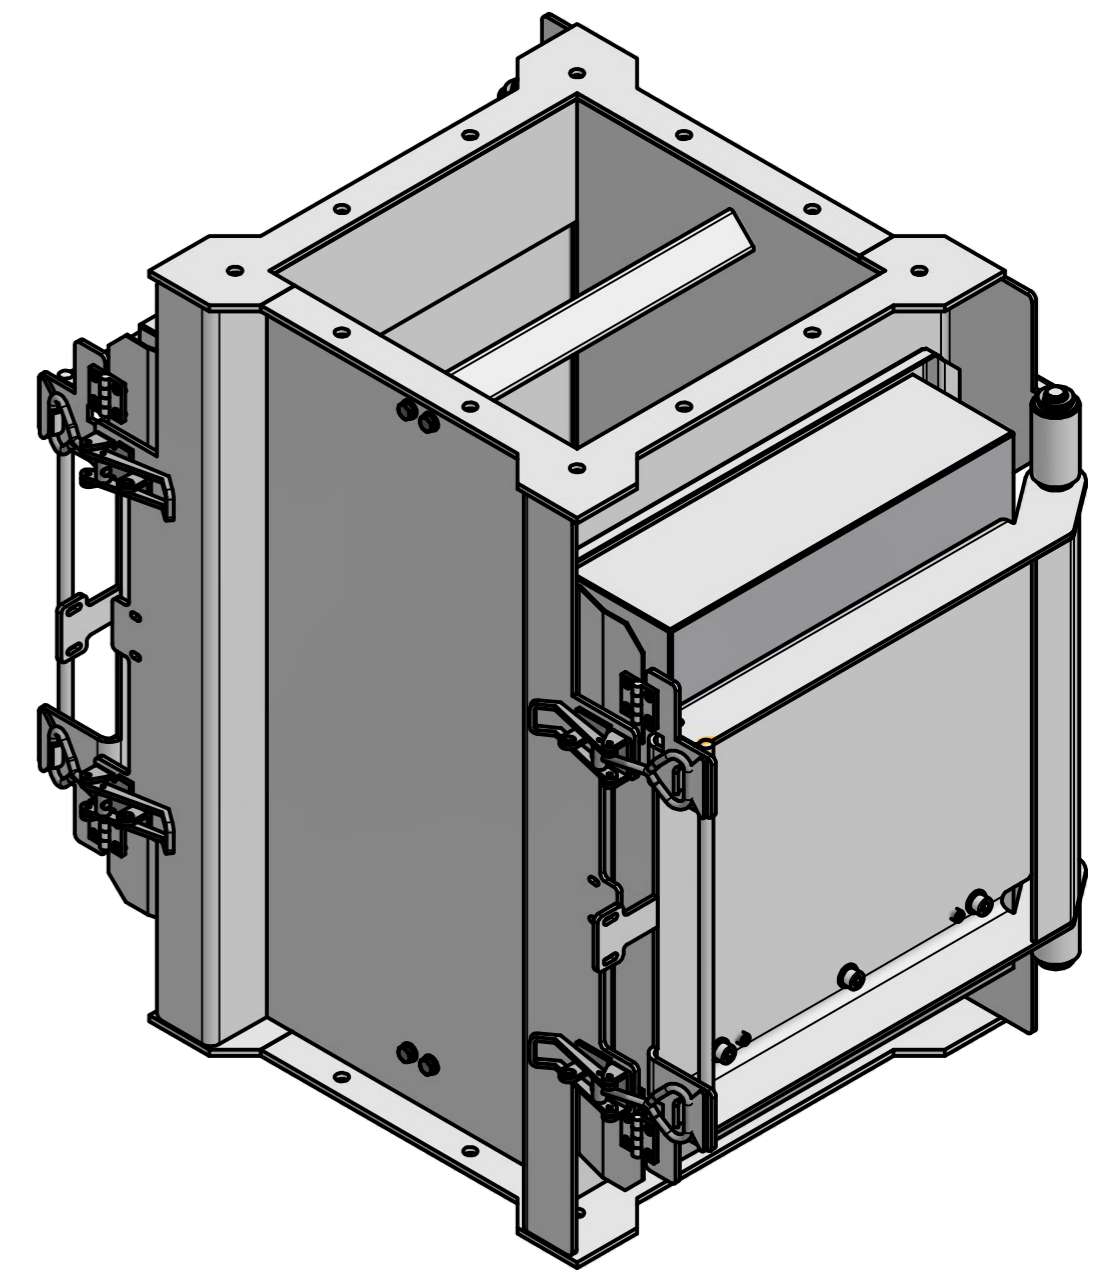

REV	BY	DATE	DESCRIPTION
-	EN	30.11.2018	New Vault, ref.: SBPF360001w_C
-	PW	22.06.2020	New logo

POZ./POS.	Č. SOUČÁSTI/ PART NUMBER	POPIS / DESCRIPTION	HMOT./ WEIGHT
1	A064_00000	SBPF360001	324,1
Date:		Order ref.:	Responsible person:
Sheet: A2 Drawn: EN Weight (kg): 324,1 Date: 30.11.2018 Predecessor:		Extra info:	General tolerance: ISO 2768 - cL Drawn according: ISO268; ISO1101; ISO2553 Status:
Quick search:			Customer reference number:
Description:			Product key: SBP-3636-F-F1B-B-B Part number: SBPF360001
External pole magnet, Ferrite, 360			Rev: -