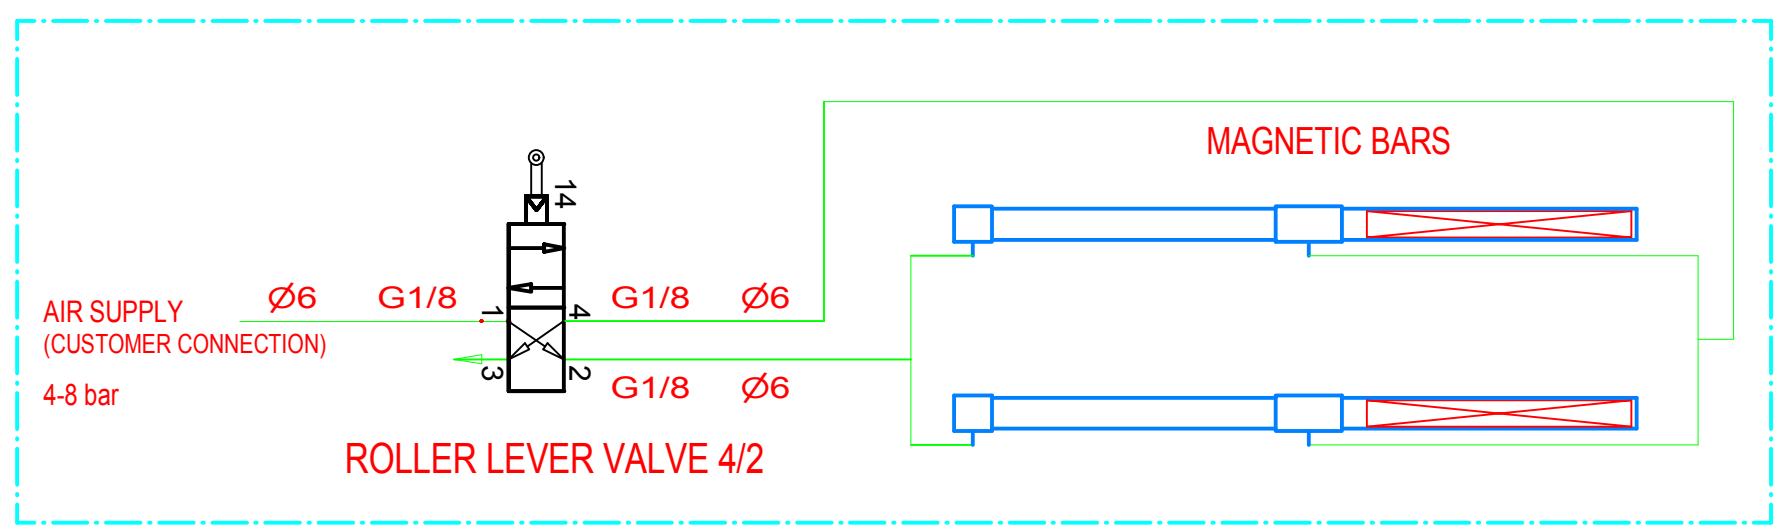

REV	DATE	BY	DESCRIPTION
-	4-4-2018	AvD	REFERENCE DRAWING E0084424
A	26-4-2018	AvD	SCHEMATIC DIAGRAM CHANGED

PNEUMATIC SCHEMATIC DIAGRAM EASY CLEANING (SECE)

PNEUMATIC
SECE

RAW MAT.	1								
	QTY	MAT. NUMBER	MAT. DESCRIPTION	LENGTH (mm)	WIDTH (mm)				
	Sheet:	A3	Extra info: SCHEMATIC DIAGRAM	General tolerance: ISO 2768- mK					
Drawn:	AvD	Weight (kg): 0		Drawn according: ISO268; ISO1101; ISO2553					
Date:	4-4-2018		GOUDSMIT MAGNETIC SYSTEMS	Status: Standard					
Spare part:	False			Customer reference number:					
Quick search:	PNEU SECE EASY			File number:	E0093166	Rev:	A		
Description:	SECE PNEUMATIC DIAGRAM			Part number:	E0093167	Rev:	-		