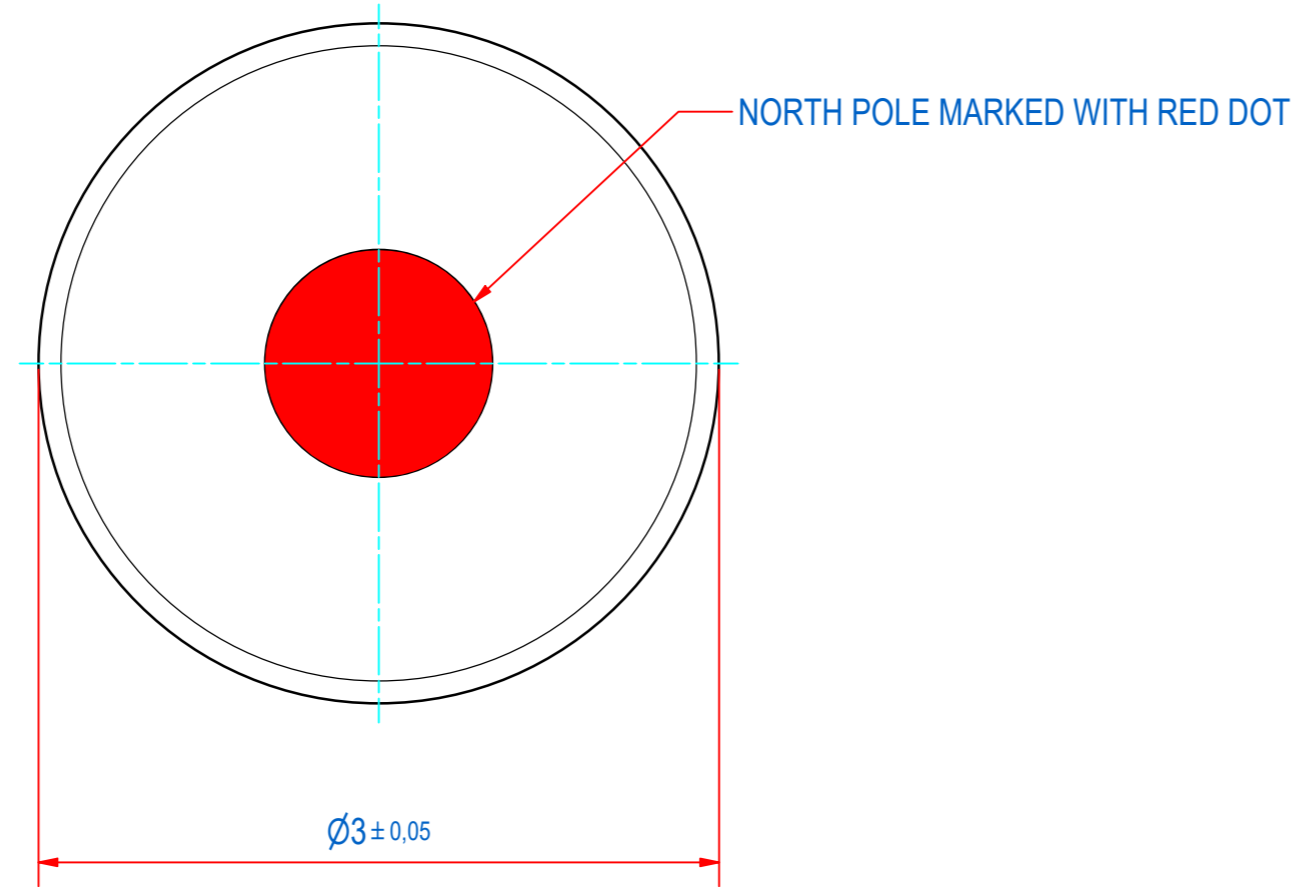

DOC.NR.	REV	DATE	BY	DESCRIPTION
E0123754	-	16-6-2020	TM	ORIGINAL DRAWING

RAW MAT.	1	Quantity	Material Number	Material Description	Length (mm)	Width (mm)
Sheet:	A2	Extra info:	MAGNET NdFeB N48		General tolerance: ISO 2768- mK	
Drawn:	PV	Weight (kg):	0,000		Drawn according: ISO268; ISO1101; ISO2553	
Date:	16-10-2019	Status:	Standard		Customer reference number:	
Spare part:	False	Source:			Document number: E0123754 Doc.Rev: -	
Quick search:	NDI030	<small>© All rights reserved. Reproduction is not permitted without written permission of GOUDSMIT Magnetic Systems BV</small>		Part number: E0123754 Rev: -		
Description:	M-D-N48-A1-D3x3-NN					