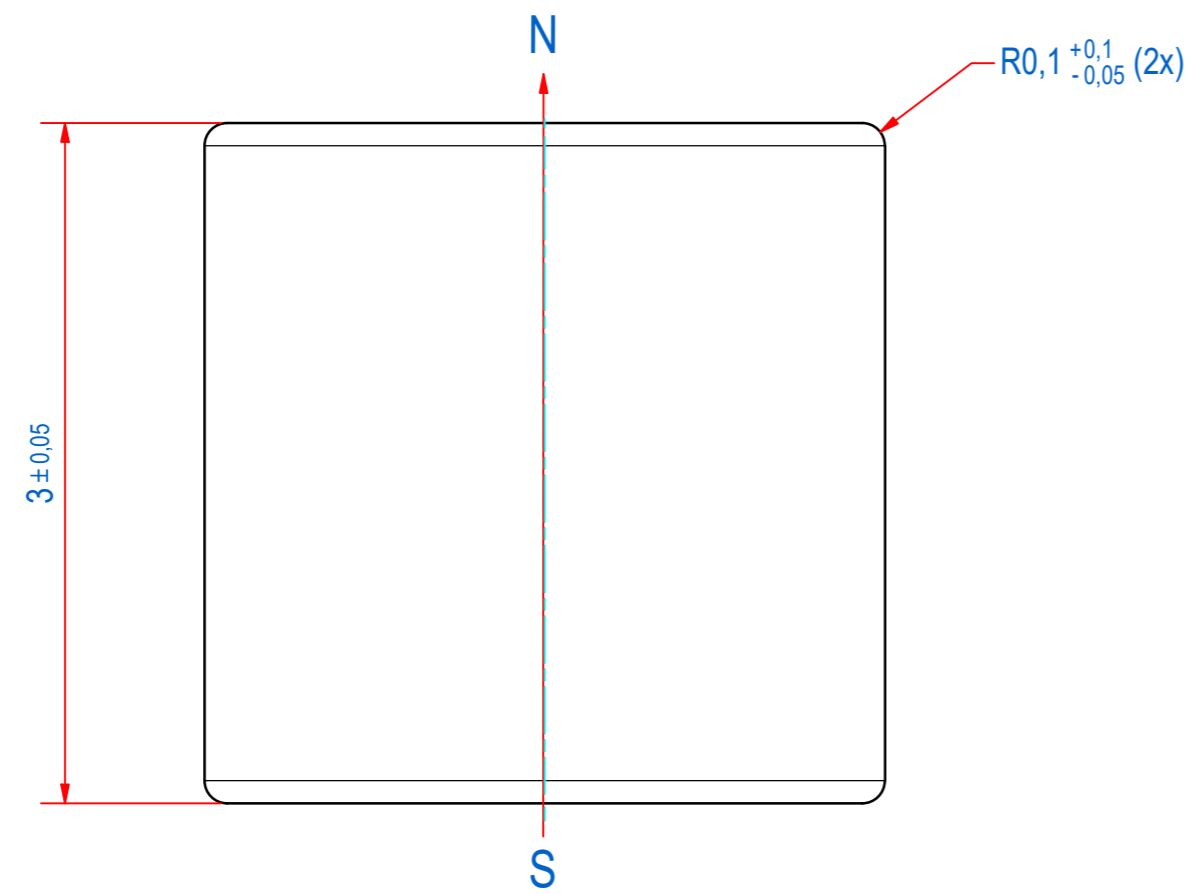

DOC.NR.	REV	DATE	BY	DESCRIPTION
E0123754	-	16-6-2020	TM	ORIGINAL DRAWING

RAW MAT.	1	Quantity	Material Number	Material Description	Length (mm)	Width (mm)
Sheet:	A2	Extra info:	MAGNET NdFeB N48		General tolerance: ISO 2768- mK	
Drawn:	PV	Weight (kg):	0,000		Drawn according: ISO268; ISO1101; ISO2553	
Date:	16-10-2019	Status:	Standard		Customer reference number:	
Spare part:	False	Source:			Document number: E0123754 Doc.Rev: -	
Quick search:	NDI030	<small>© All rights reserved. Reproduction is not permitted without written permission of GOUDSMIT Magnetic Systems BV</small>		Part number: E0123754 Rev: -		
Description:	M-D-N48-A1-D3x3-NN					