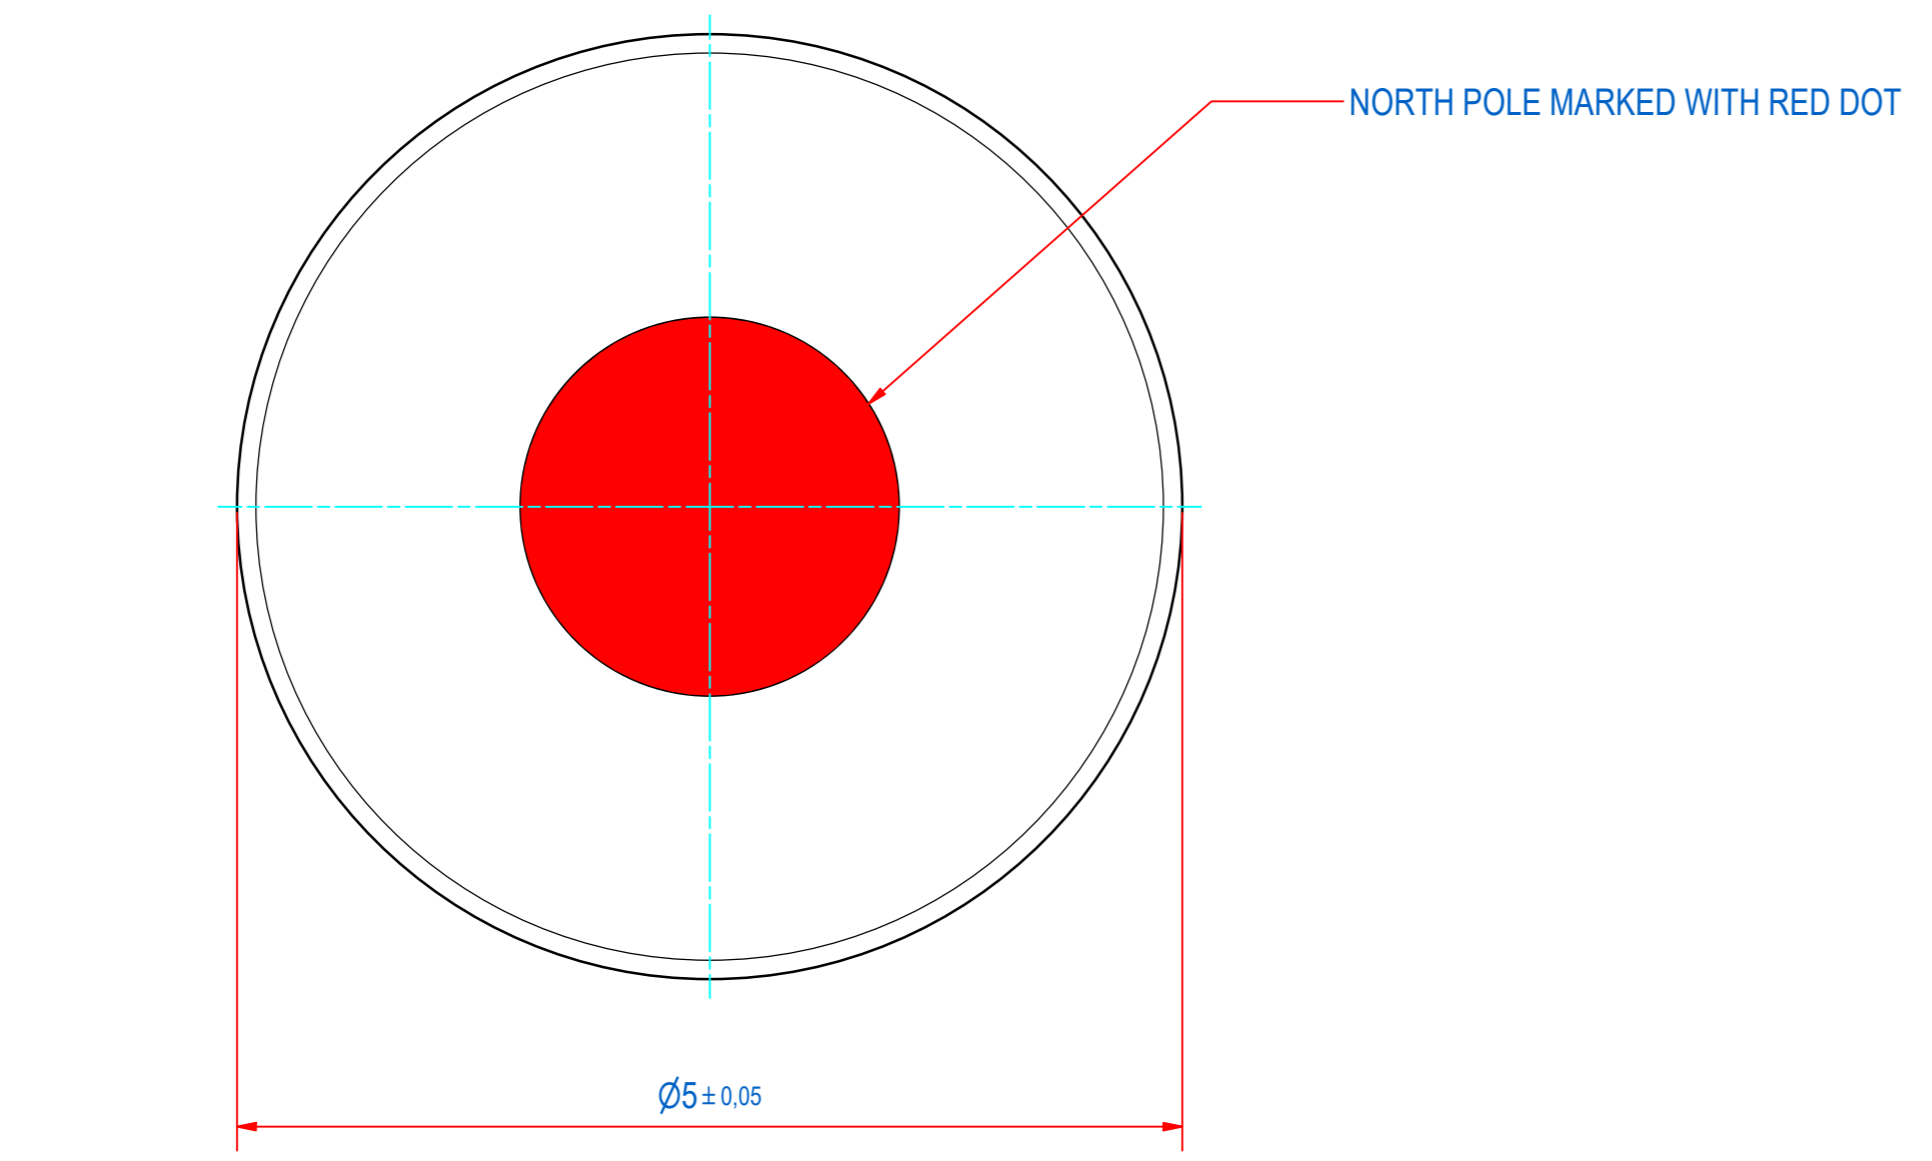

DOC.NR.	REV	DATE	BY	DESCRIPTION
E0123761	-	16-6-2020	TM	ORIGINAL DRAWING

RAW MAT.	1	Quantity	Material Number	Material Description	Length (mm)	Width (mm)
Sheet:	A2	Extra info:	MAGNET NdFeB N48		General tolerance: ISO 2768- mK	
Drawn:	PV	Weight (kg):	0,000		Drawn according: ISO268; ISO1101; ISO2553	
Date:	16-10-2019	Status:	Standard		Customer reference number:	
Spare part:	False	Quick search:	NDI020	<p>© All rights reserved. Reproduction is not permitted without written permission of GOUDSMIT Magnetic Systems BV</p>	Document number:	E0123761
Description:	M-D-N48-A1-D5x2-NN				Part number:	E0123761