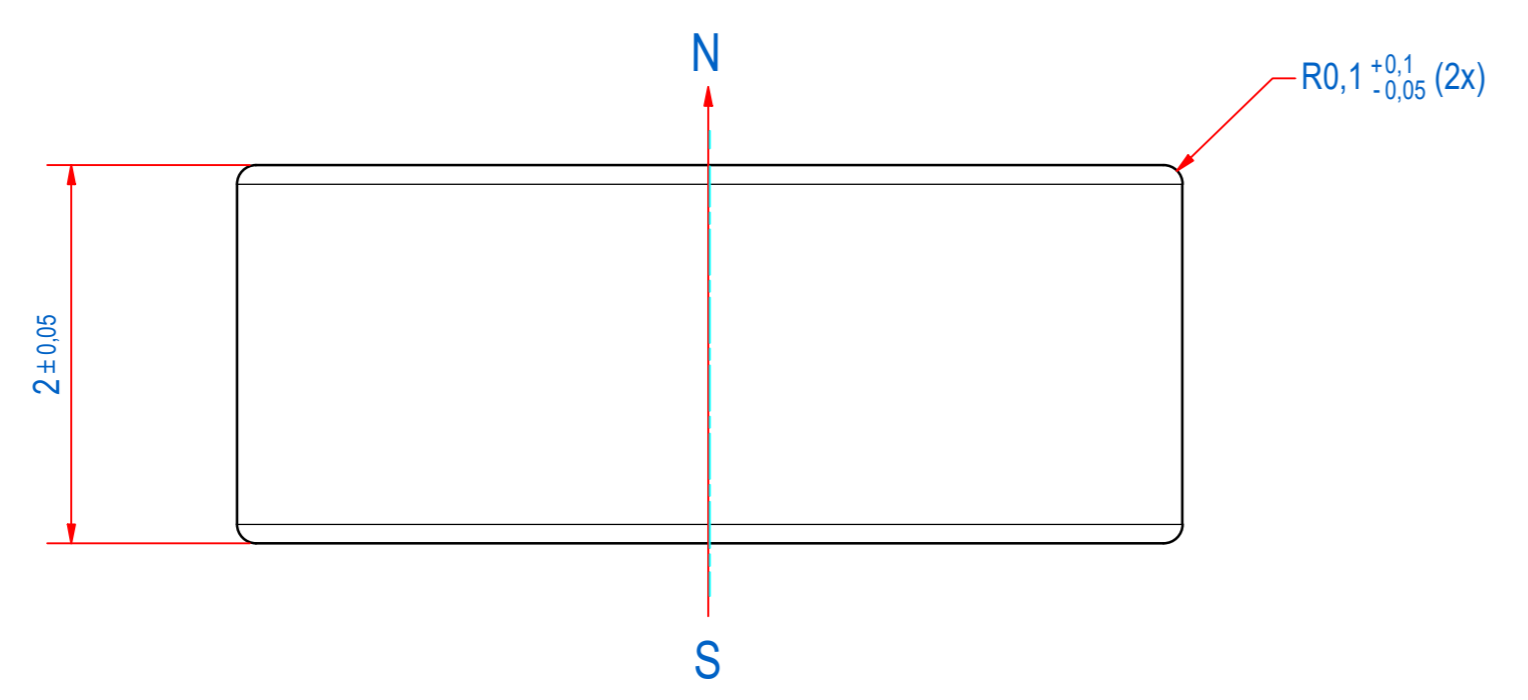

DOC.NR.	REV	DATE	BY	DESCRIPTION
E0123761	-	16-6-2020	TM	ORIGINAL DRAWING

RAW MAT.	1	Quantity	Material Number	Material Description	Length (mm)	Width (mm)
Sheet:	A2	Extra info:	MAGNET NdFeB N48		General tolerance: ISO 2768- mK	
Drawn:	PV	Weight (kg):	0,000		Drawn according: ISO268; ISO1101; ISO2553	
Date:	16-10-2019	Status:	Standard		Customer reference number:	
Spare part:	False	Quick search:	NDI020	<p>© All rights reserved. Reproduction is not permitted without written permission of GOUDSMIT Magnetic Systems BV</p>	Document number:	E0123761
Description:	M-D-N48-A1-D5x2-NN				Part number:	E0123761