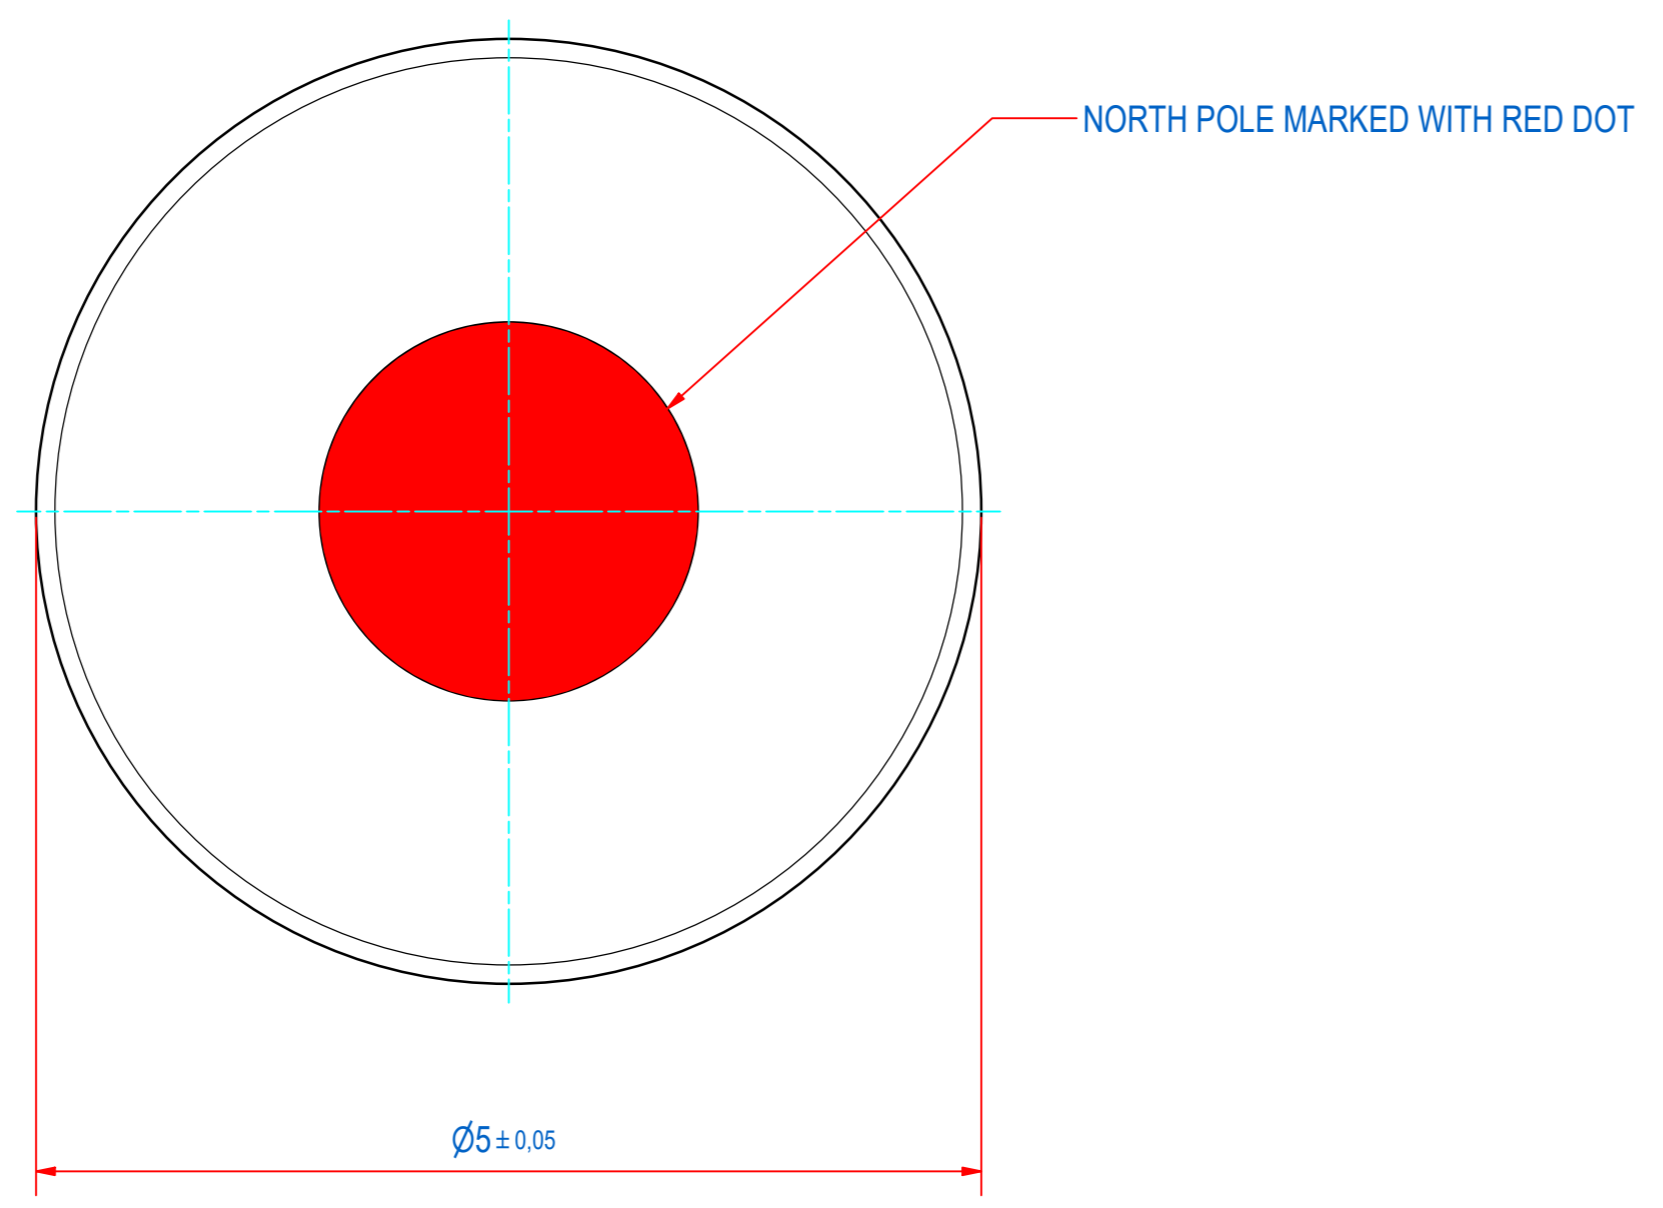

DOC.NR.	REV	DATE	BY	DESCRIPTION
E0123762	-	16-6-2020	TM	ORIGINAL DRAWING

RAW MAT.	1	Quantity	Material Number	Material Description	Length (mm)	Width (mm)
Sheet:	A2	Extra info:	MAGNET NdFeB N48		General tolerance: ISO 2768 - mK	
Drawn:	PV	Weight (kg):	0,000		Drawn according: ISO268; ISO1101; ISO2553	
Date:	16-10-2019	Status:	Standard		Customer reference number:	
Spare part:	False	Quick search:	NDI030	 <p>© All rights reserved. Reproduction is not permitted without written permission of GOUDSMIT Magnetic Systems BV</p>	Document number:	Doc.Rev:
Description:	M-D-N48-A1-D5x3-NN				E0123762	-
Part number:	E0123762			Rev:	-	