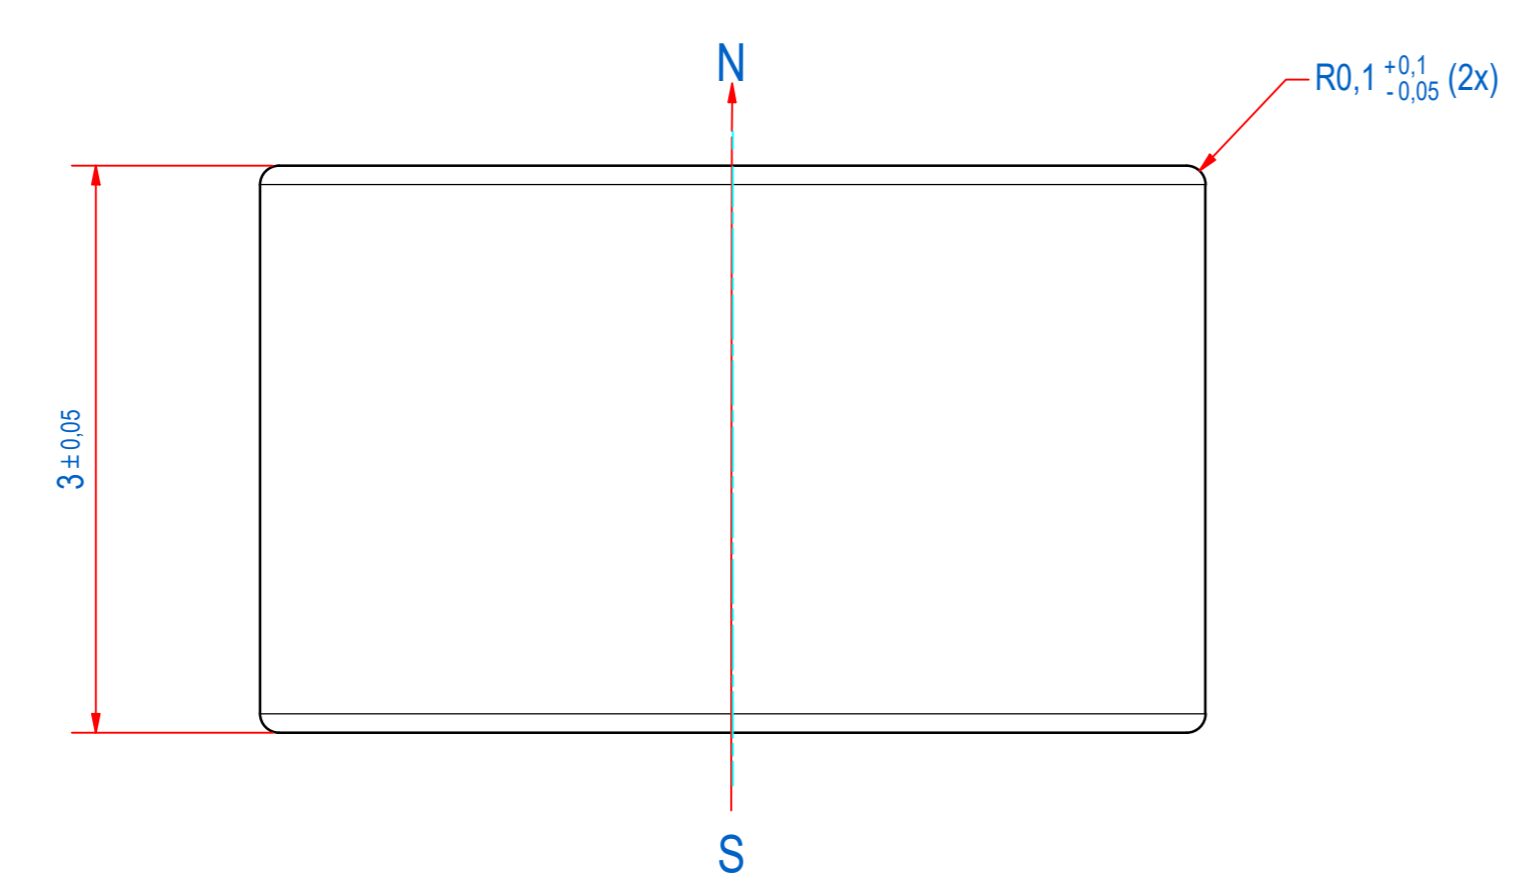

DOC.NR.	REV	DATE	BY	DESCRIPTION
E0123762	-	16-6-2020	TM	ORIGINAL DRAWING

RAW MAT.	1	Quantity	Material Number	Material Description	Length (mm)	Width (mm)
Sheet:	A2	Extra info:	MAGNET NdFeB N48		General tolerance: ISO 2768 - mK	
Drawn:	PV	Weight (kg):	0,000		Drawn according: ISO268; ISO1101; ISO2553	
Date:	16-10-2019	Status:	Standard		Customer reference number:	
Spare part:	False	Quick search:	NDI030	 <p>© All rights reserved. Reproduction is not permitted without written permission of GOUDSMIT Magnetic Systems BV</p>	Document number:	Doc.Rev:
Description:	M-D-N48-A1-D5x3-NN				E0123762	-
Part number:	E0123762			Rev:	-	