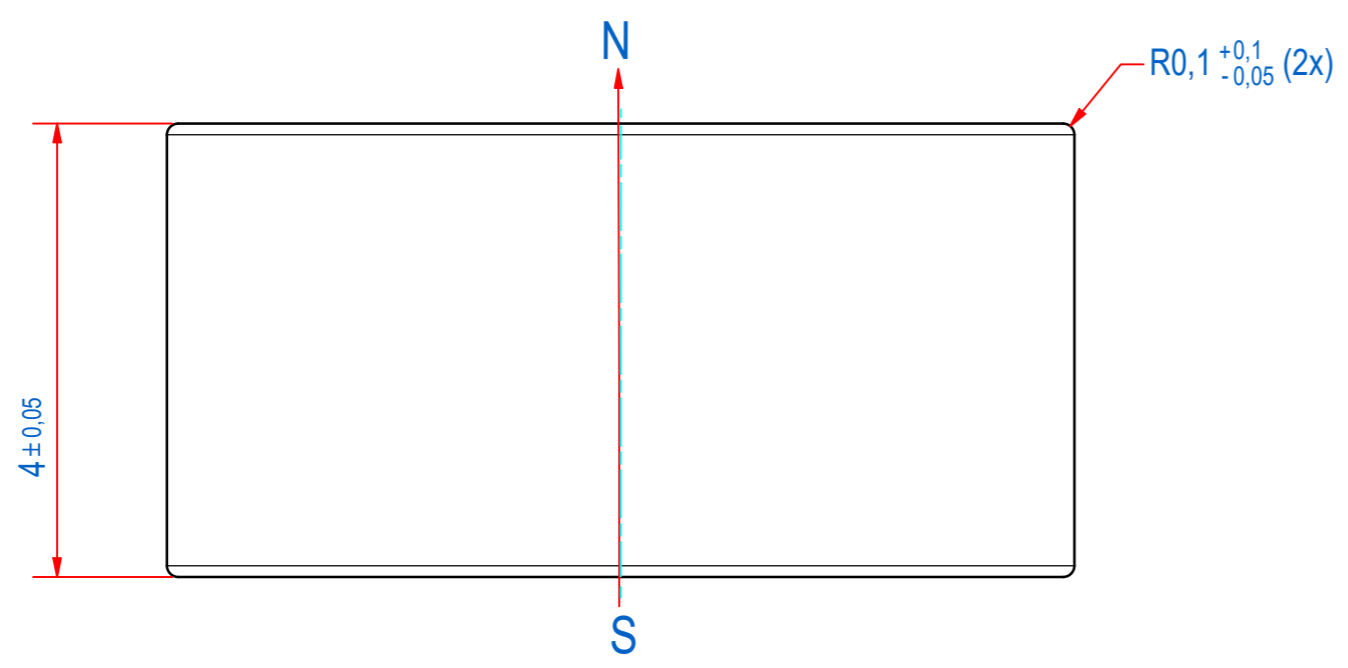

DOC.NR.	REV	DATE	BY	DESCRIPTION
E0123813	-	16-6-2020	TM	ORIGINAL DRAWING

RAW MAT.	1	Quantity	Material Number	Material Description	Length (mm)	Width (mm)
Sheet:	A2	Extra info:	MAGNET NdFeB N48		General tolerance: ISO 2768- mK	
Drawn:	PV	Weight (kg):	0,002		Drawn according: ISO268; ISO1101; ISO2553	
Date:	18-10-2019	Status:	Standard		Customer reference number:	
Spare part:	False	Quick search:	NDI040	<p>© All rights reserved. Reproduction is not permitted without written permission of GOUDSMIT Magnetic Systems BV</p>	Document number:	E0123813
Description:	M-D-N48-A1-D8x4-NN				Part number:	E0123813