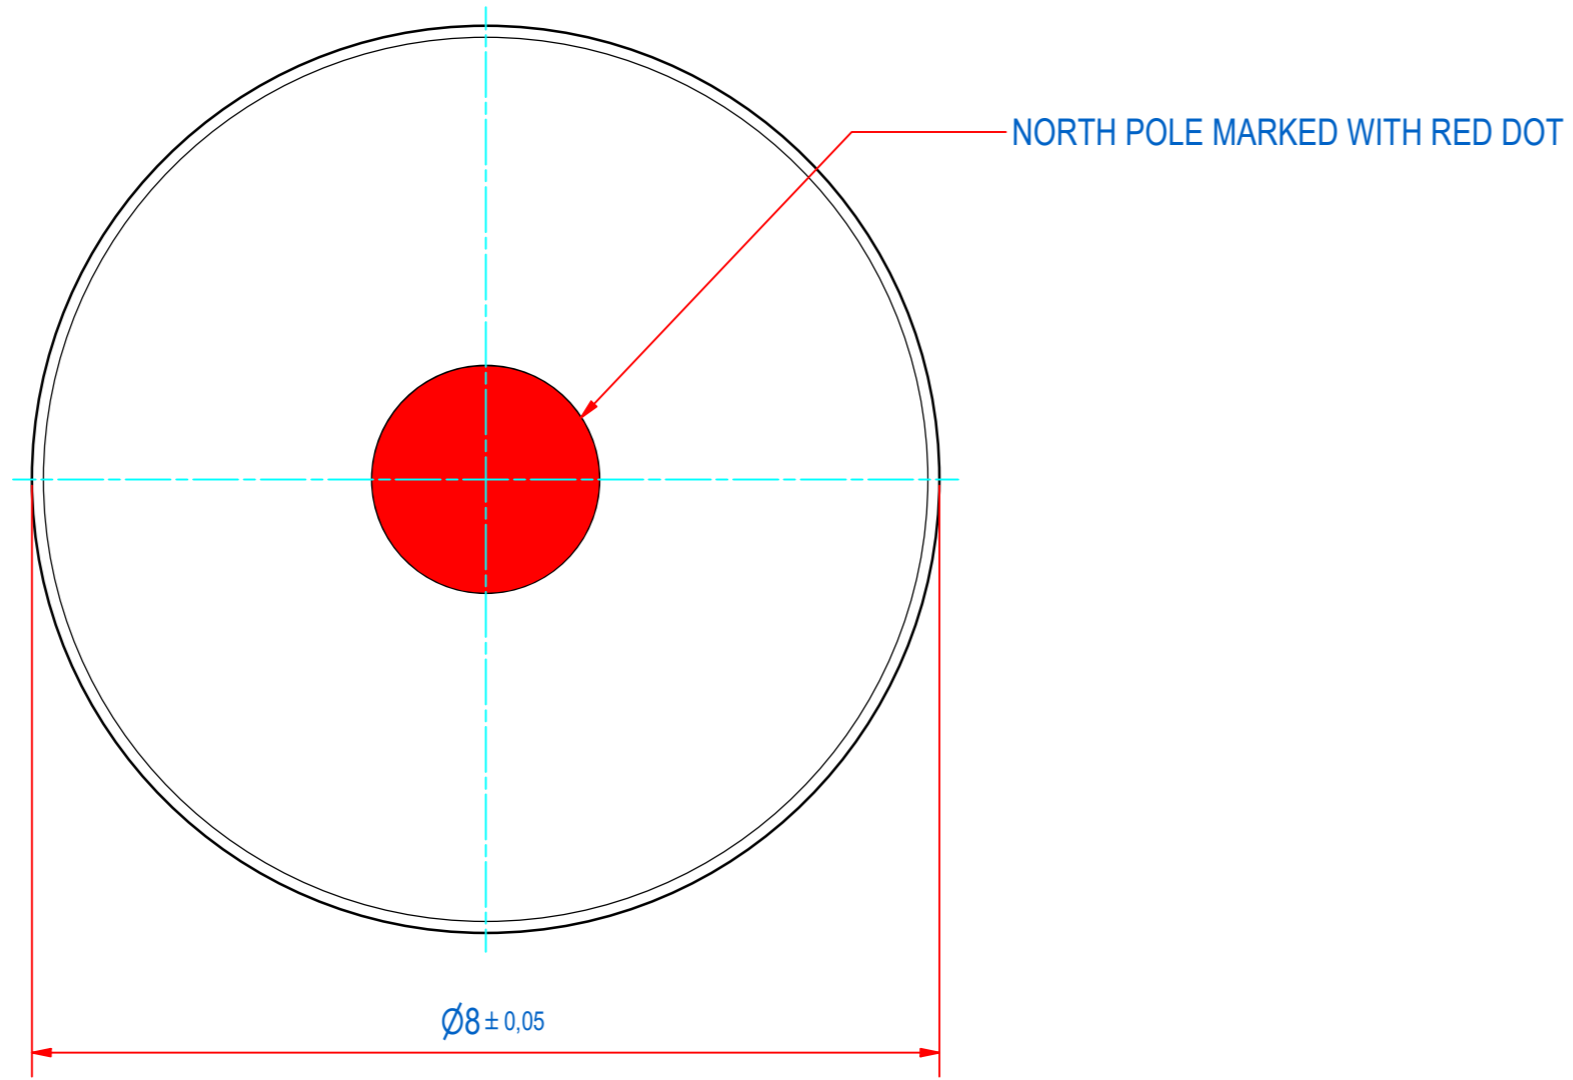

DOC.NR.	REV	DATE	BY	DESCRIPTION
E0123813	-	16-6-2020	TM	ORIGINAL DRAWING

RAW MAT.	1	Quantity	Material Number	Material Description	Length (mm)	Width (mm)
Sheet:	A2	Extra info:	MAGNET NdFeB N48		General tolerance: ISO 2768- mK	
Drawn:	PV	Weight (kg):	0,002		Drawn according: ISO268; ISO1101; ISO2553	
Date:	18-10-2019	Status:	Standard		Customer reference number:	
Spare part:	False	Quick search:	NDI040	<p>© All rights reserved. Reproduction is not permitted without written permission of GOUDSMIT Magnetic Systems BV</p>	Document number:	E0123813
Description:	M-D-N48-A1-D8x4-NN				Part number:	E0123813