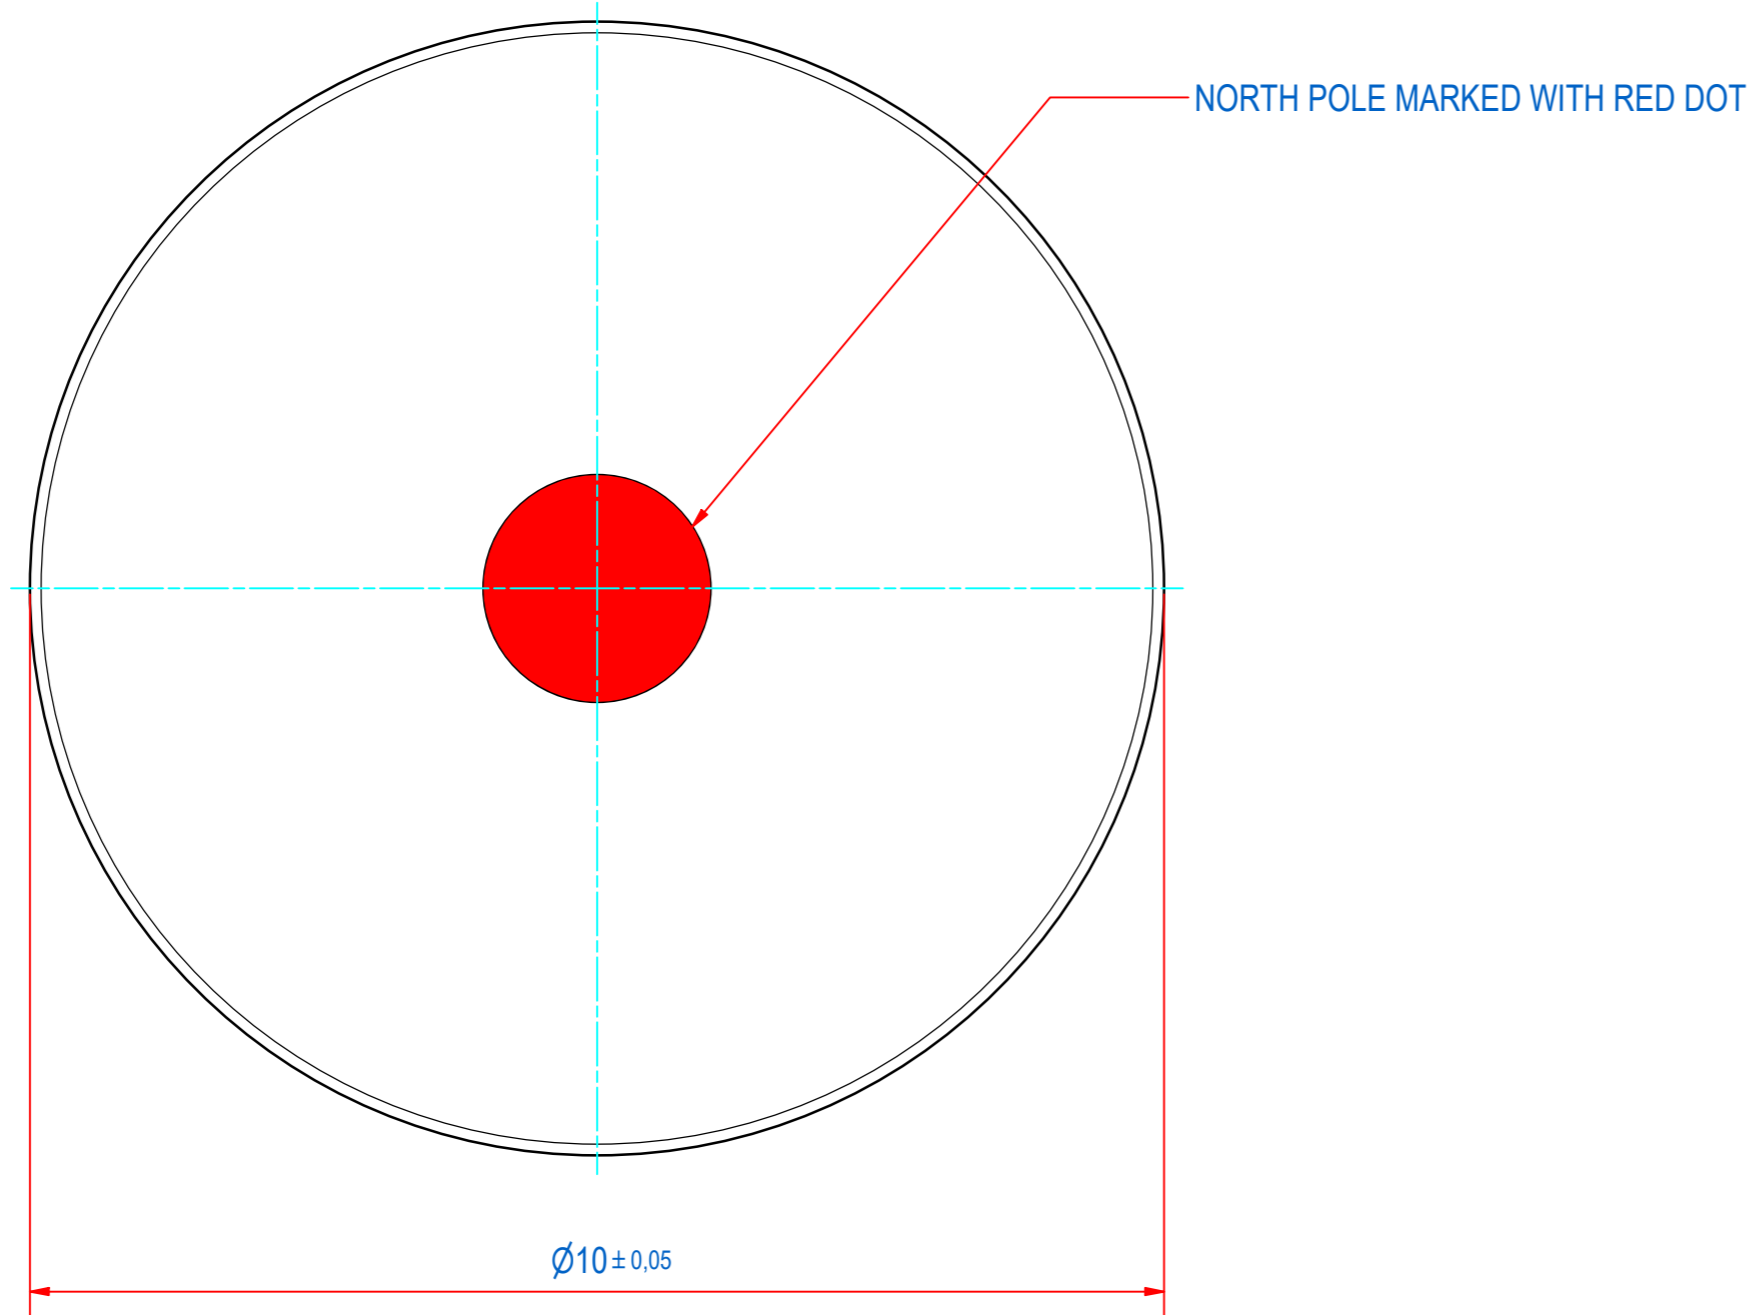

DOC.NR.	REV	DATE	BY	DESCRIPTION
E0123834	-	16-6-2020	TM	ORIGINAL DRAWING

RAW MAT.	1	Quantity	Material Number	Material Description	Length (mm)	Width (mm)
Sheet:	A2	Extra info:	MAGNET NdFeB N48		General tolerance: ISO 2768- mK	
Drawn:	PV	Weight (kg):	0,002		Drawn according: ISO268; ISO1101; ISO2553	
Date:	18-10-2019	Status:	Standard		Customer reference number:	
Spare part:	False	Source:			Document number: E0123834 Doc.Rev: -	
Quick search:	NDI030	<small>© All rights reserved. Reproduction is not permitted without written permission of GOUDSMIT Magnetic Systems BV</small>		Part number: E0123834 Rev: -		
Description:	M-D-N48-A1-D10x3-NN					