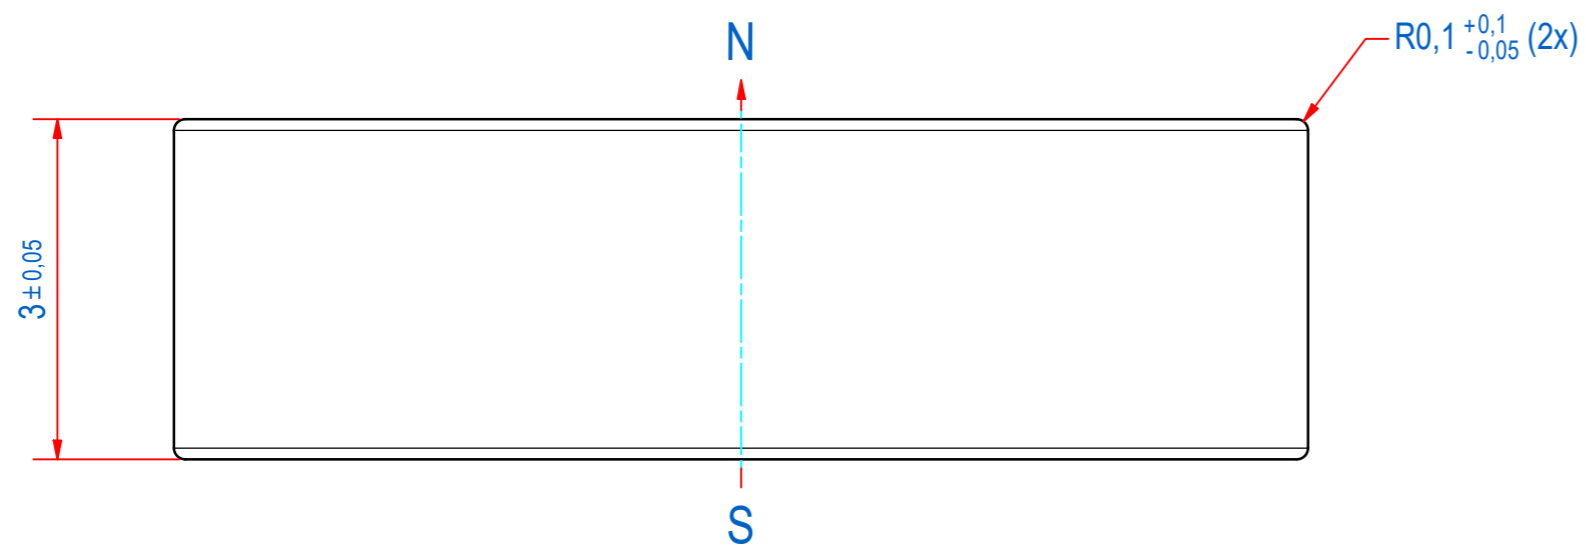

DOC.NR.	REV	DATE	BY	DESCRIPTION
E0123834	-	16-6-2020	TM	ORIGINAL DRAWING

RAW MAT.	1	Quantity	Material Number	Material Description	Length (mm)	Width (mm)
Sheet:	A2	Extra info:	MAGNET NdFeB N48		General tolerance: ISO 2768- mK	
Drawn:	PV	Weight (kg):	0,002		Drawn according: ISO268; ISO1101; ISO2553	
Date:	18-10-2019	Status:	Standard		Customer reference number:	
Spare part:	False	Source:			Document number: E0123834 Doc.Rev: -	
Quick search:	NDI030	<small>© All rights reserved. Reproduction is not permitted without written permission of GOUDSMIT Magnetic Systems BV</small>		Part number: E0123834 Rev: -		
Description:	M-D-N48-A1-D10x3-NN					