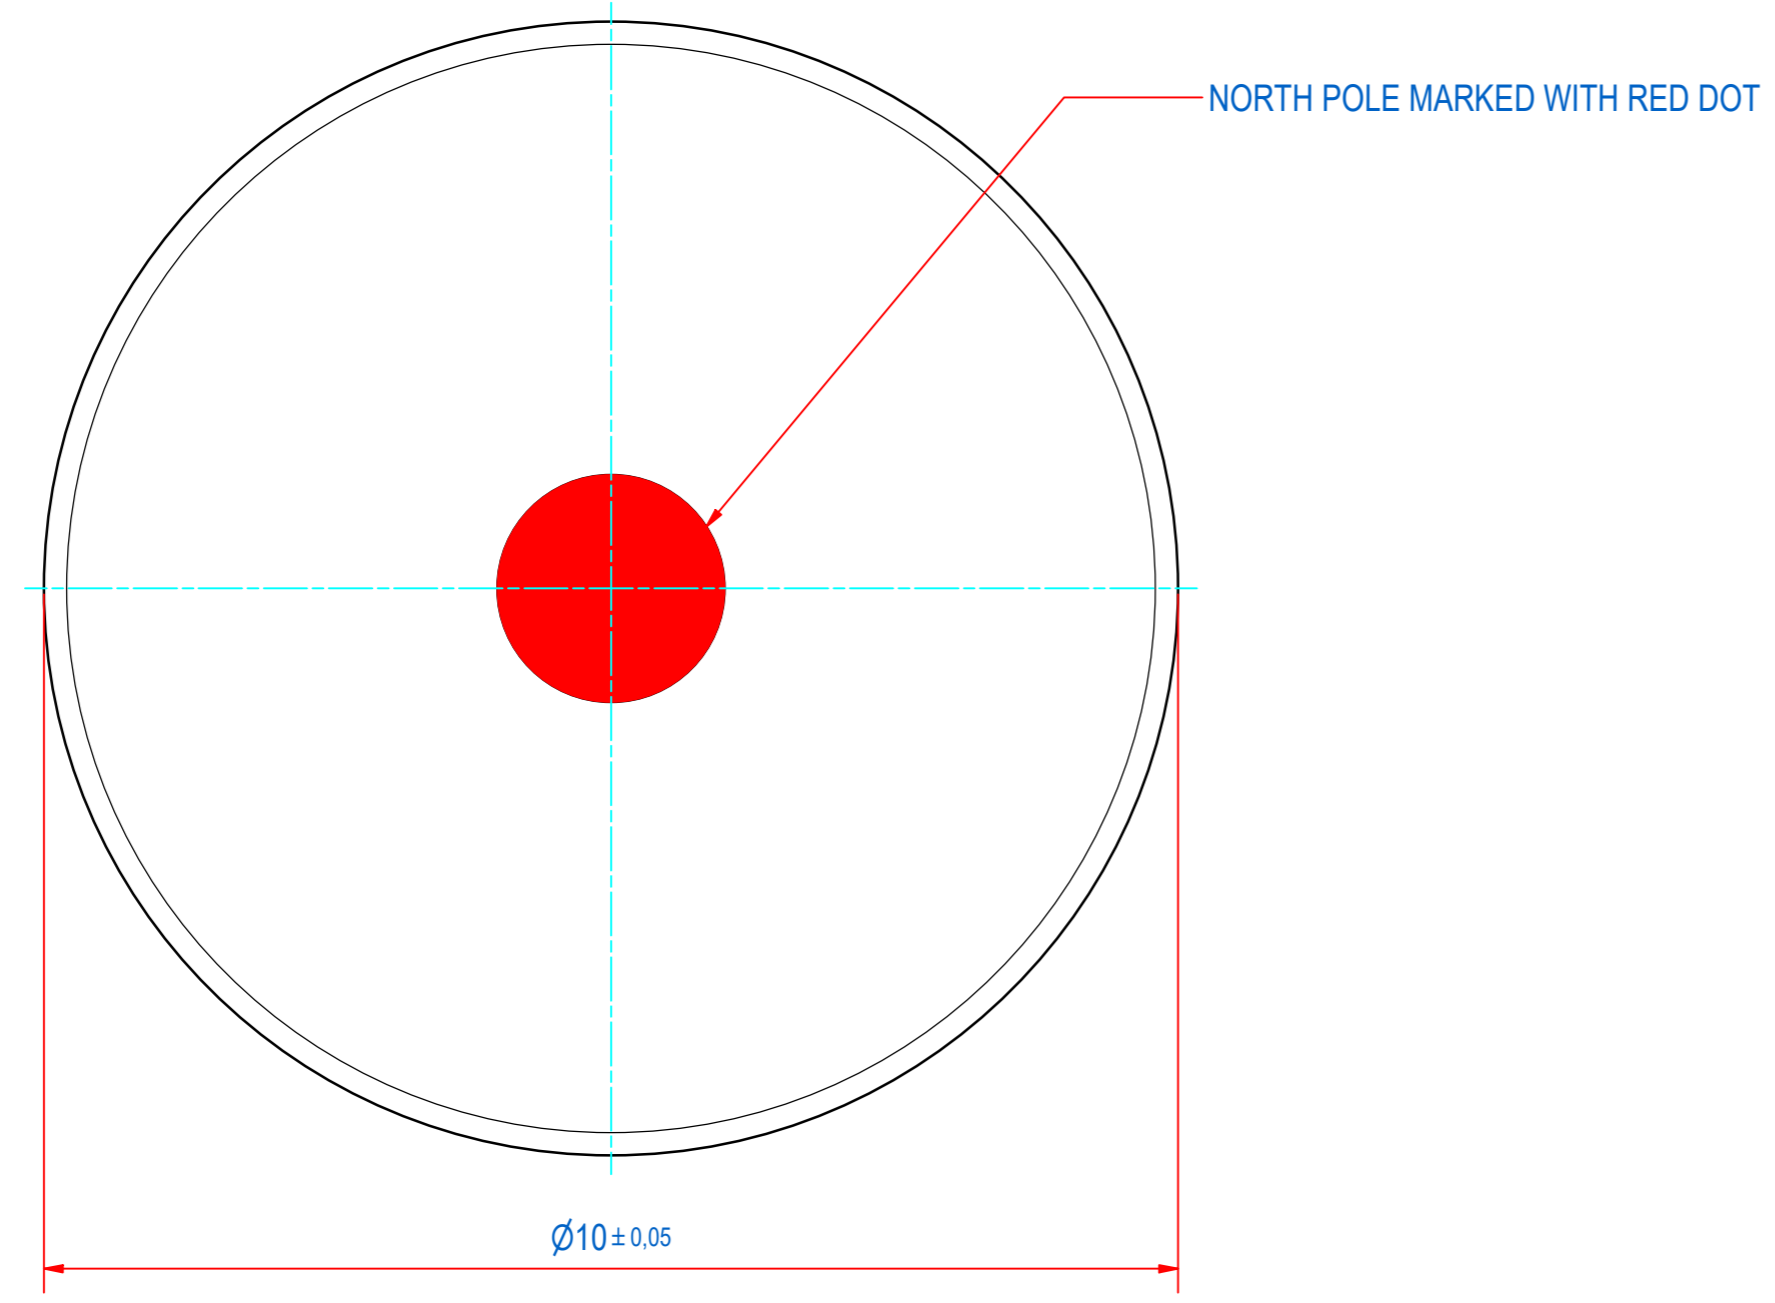

DOC.NR.	REV	DATE	BY	DESCRIPTION
E0123932	-	16-6-2020	TM	ORIGINAL DRAWING

RAW MAT.	1	Quantity	Material Number	Material Description	Length (mm)	Width (mm)
Sheet:	A2	Extra info:	MAGNET NdFeB N48			
Drawn:	PV	Weight (kg):	0,003	General tolerance:	ISO 2768 - mK	
Date:	23-10-2019	Status:	Standard			
Spare part:	False	Customer reference number:				
Quick search:	NDI050	Document number:	E0123932	Doc.Rev:		
Description:	M-D-N48-A1-D10x5-NN			Part number:	E0123932	