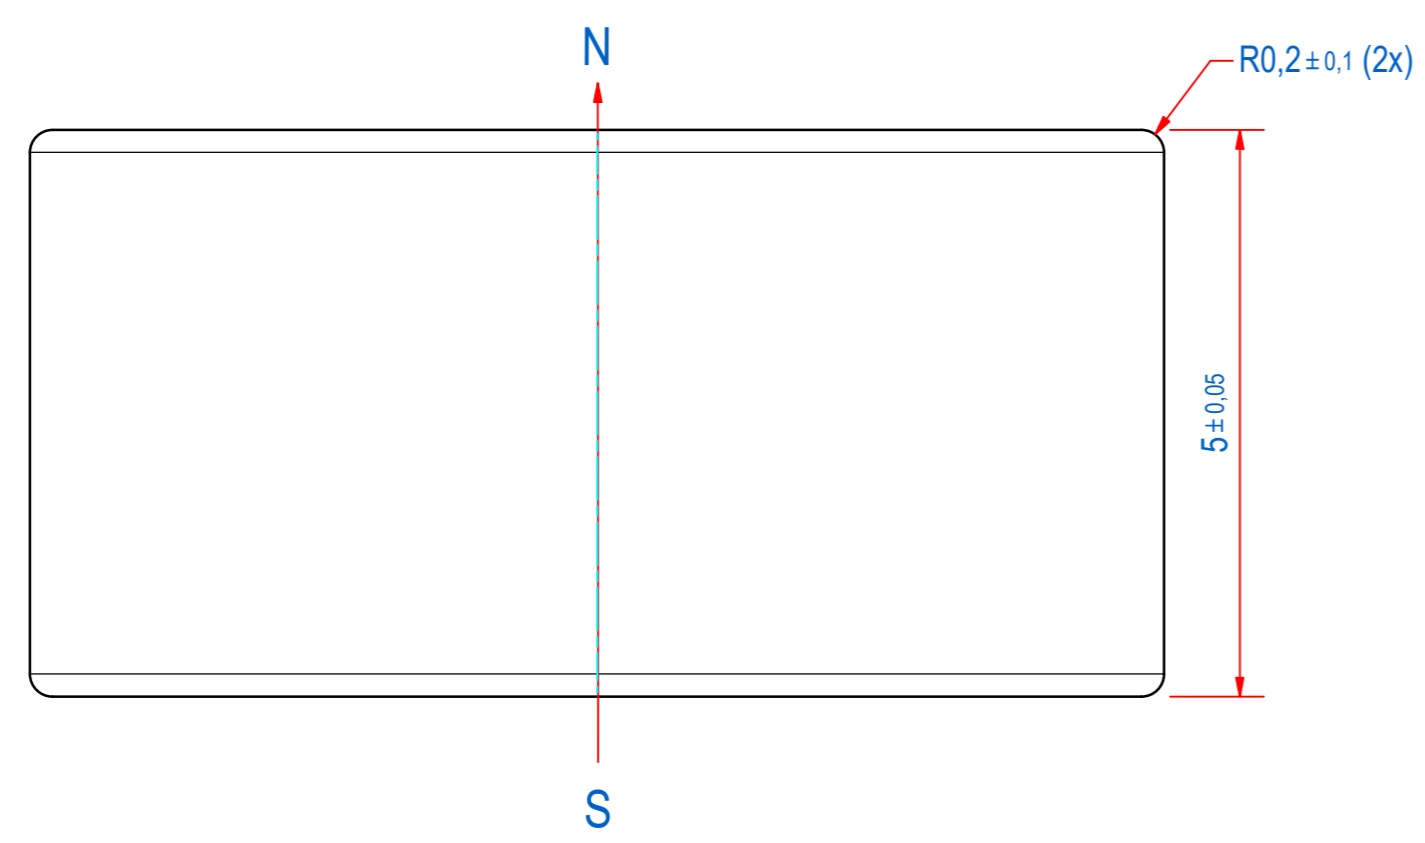

DOC.NR.	REV	DATE	BY	DESCRIPTION
E0123932	-	16-6-2020	TM	ORIGINAL DRAWING

RAW MAT.	1	Quantity	Material Number	Material Description	Length (mm)	Width (mm)
Sheet:	A2	Extra info:	MAGNET NdFeB N48			
Drawn:	PV	Weight (kg):	0,003	General tolerance:	ISO 2768 - mK	
Date:	23-10-2019	Status:	Standard			
Spare part:	False	Customer reference number:				
Quick search:	NDI050	Document number:	E0123932	Doc.Rev:		
Description:	M-D-N48-A1-D10x5-NN			Part number:	E0123932	