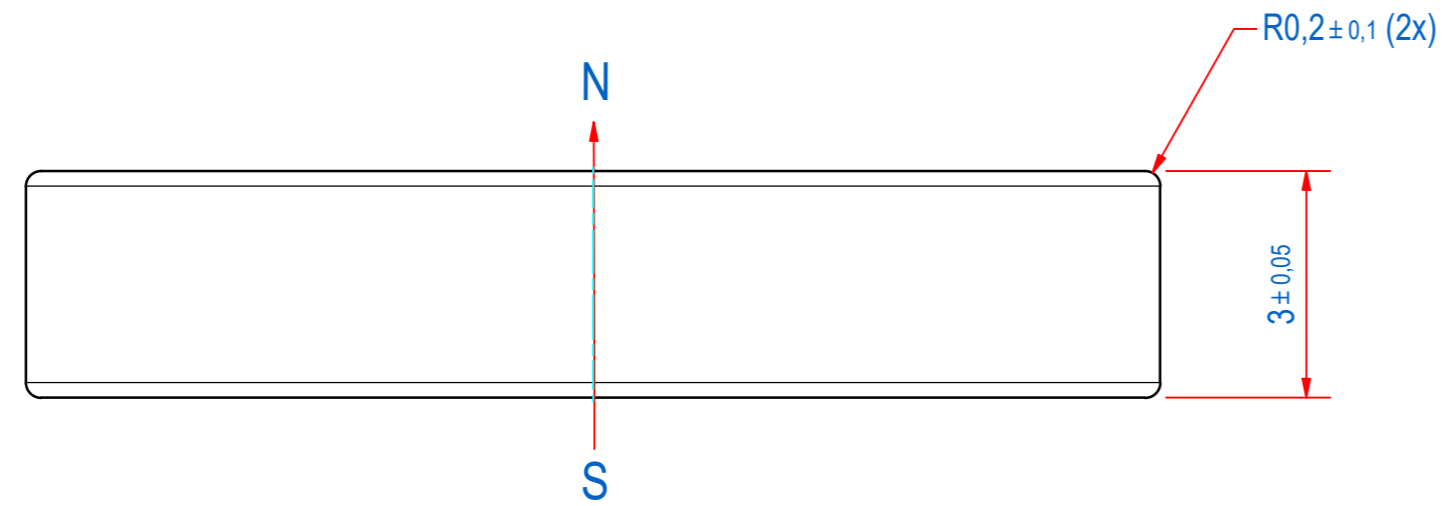

DOC.NR.	REV	DATE	BY	DESCRIPTION
E0123956	-	16-6-2020	TM	ORIGINAL DRAWING

RAW MAT.	1	Quantity	Material Number	Material Description	Length (mm)	Width (mm)
Sheet:	A2	Extra info:	MAGNET NdFeB N48			
Drawn:	PV	Weight (kg):	0,004			
Date:	23-10-2019	General tolerance:	ISO 2768 - mK			
Spare part:	False	Drawn according:	ISO 268; ISO 1101; ISO 2553			
Quick search:	NDI030	Status:	Standard			
Description:	M-D-N48-A1-D15x3-NN			Customer reference number:	E0123956	
		Document number:	E0123956		Doc.Rev:	-
		Part number:	E0123956		Rev:	-