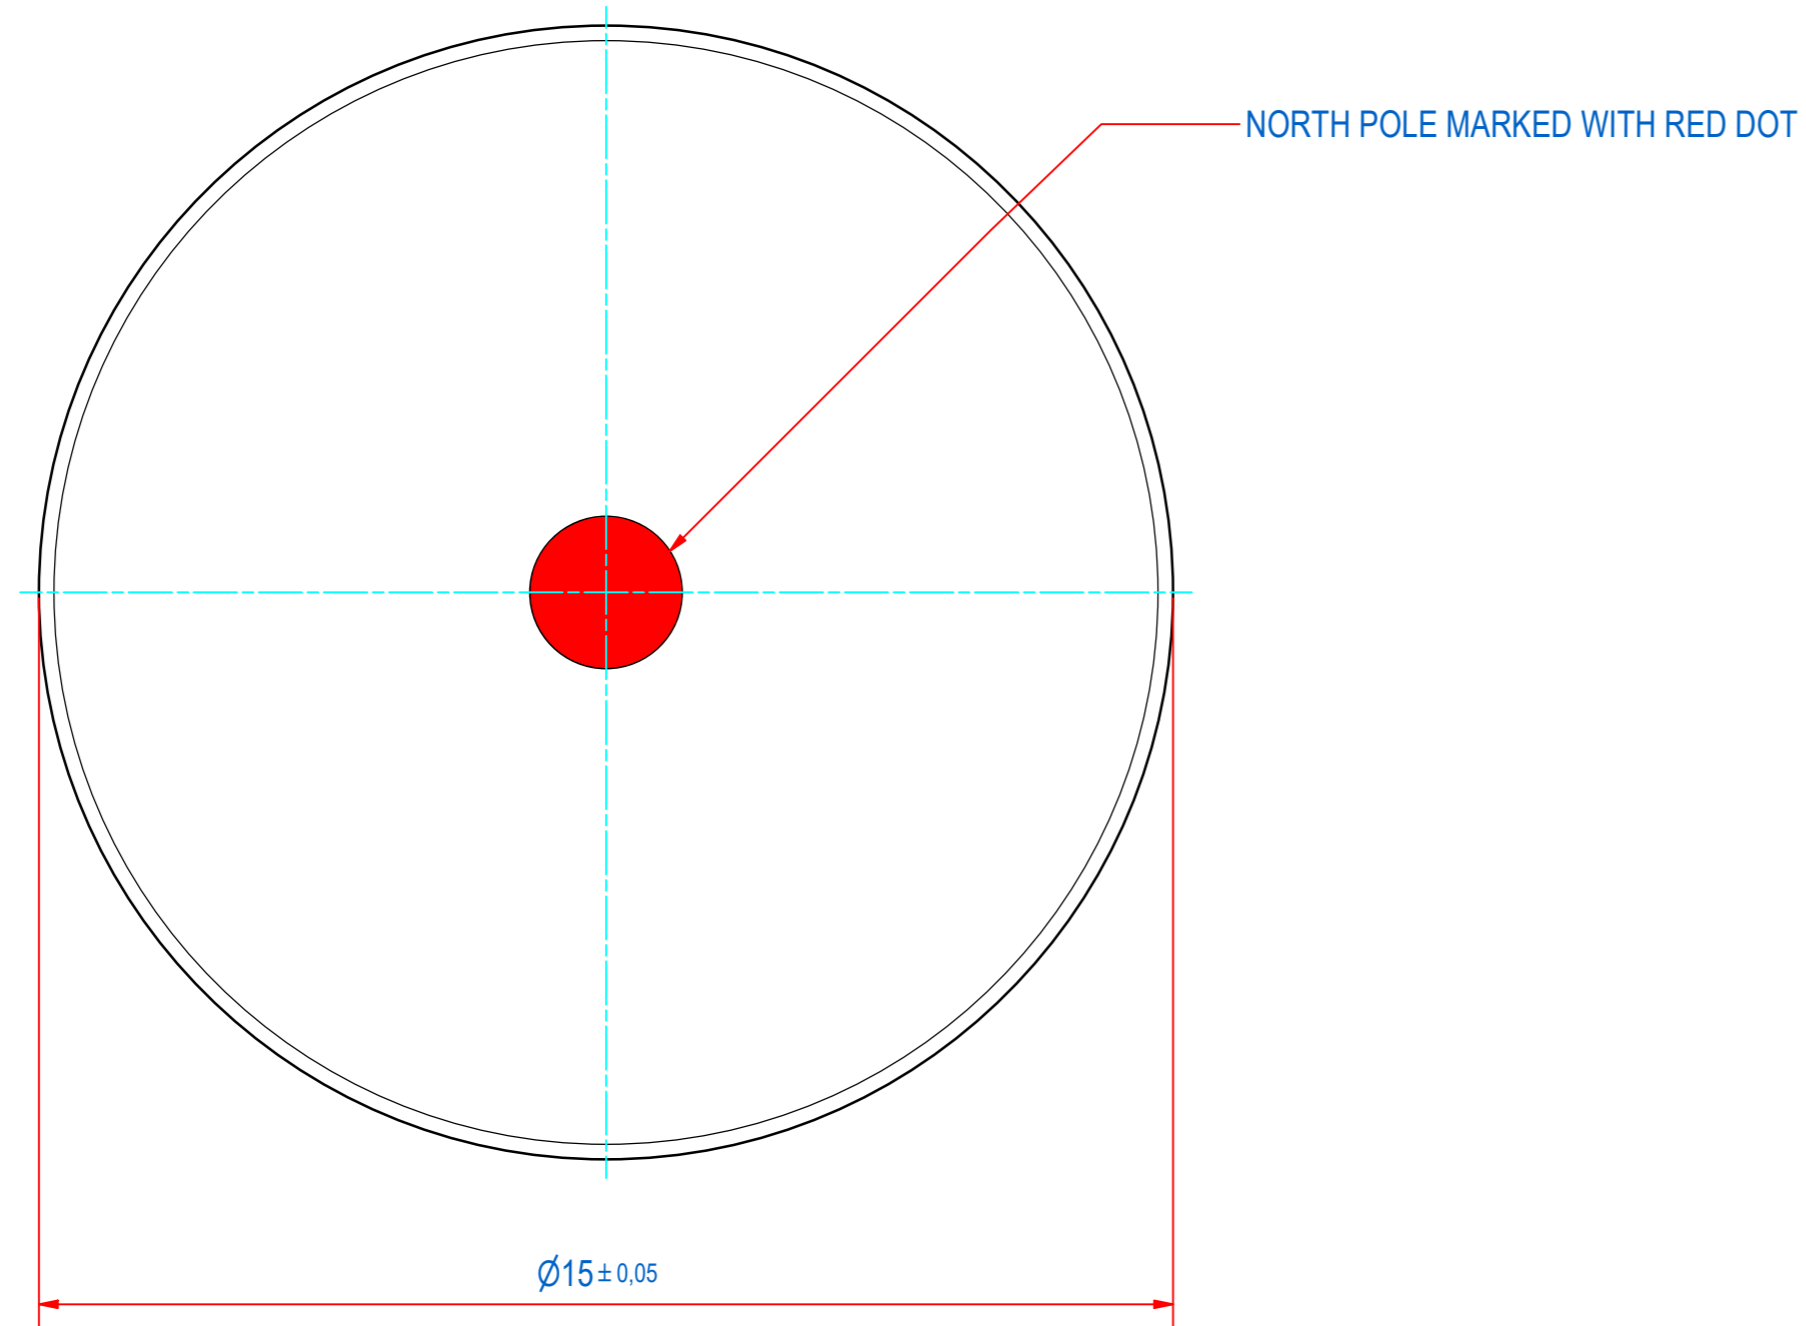

DOC.NR.	REV	DATE	BY	DESCRIPTION
E0123956	-	16-6-2020	TM	ORIGINAL DRAWING

RAW MAT.	1	Quantity	Material Number	Material Description	Length (mm)	Width (mm)
Sheet:	A2	Extra info:	MAGNET NdFeB N48			
Drawn:	PV	Weight (kg):	0,004			
Date:	23-10-2019	General tolerance:	ISO 2768 - mK			
Spare part:	False	Drawn according:	ISO 268; ISO 1101; ISO 2553			
Quick search:	NDI030	Status:	Standard			
Description:	M-D-N48-A1-D15x3-NN			Customer reference number:	E0123956	
		Document number:	E0123956		Doc.Rev:	-
		Part number:	E0123956		Rev:	-