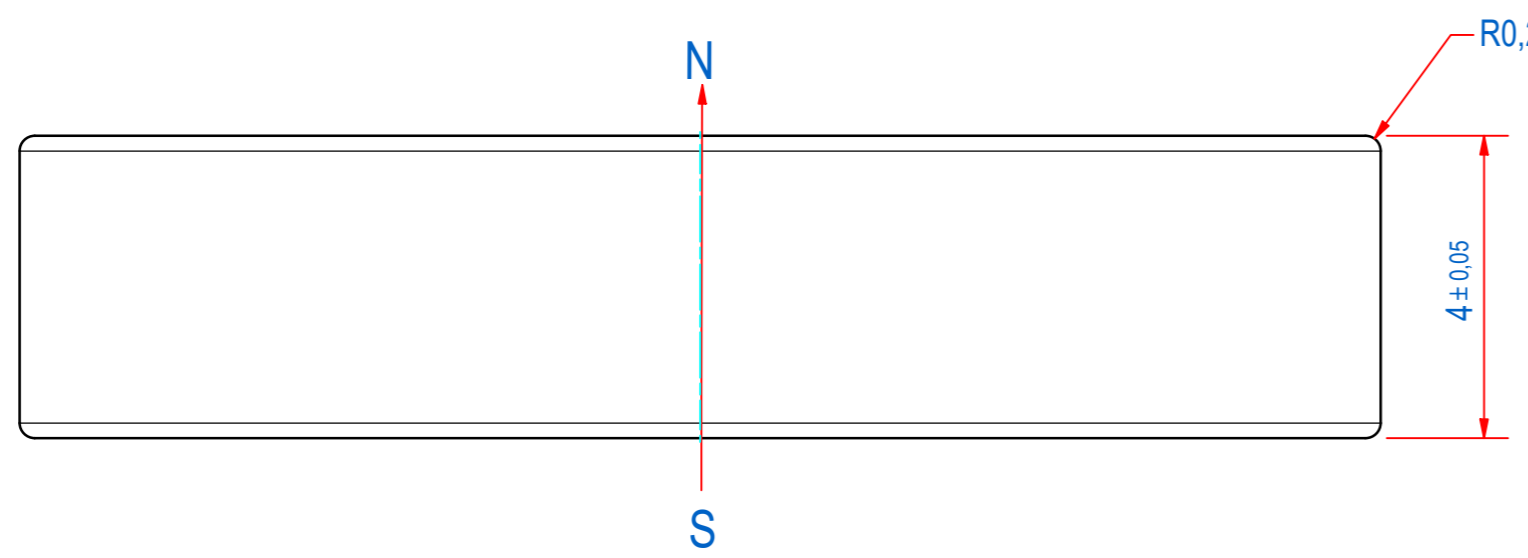

DOC.NR.	REV	DATE	BY	DESCRIPTION
E0123966	-	16-6-2020	TM	ORIGINAL DRAWING

NORTH POLE MARKED WITH RED DOT

RAW MAT.	Quantity	Material Number	Material Description	Length (mm)	Width (mm)
1					
Sheet: A2		Extra info: MAGNET NdFeB N48		General tolerance: ISO 2768 - mK	
Drawn: PV		Weight (kg): 0,008		Drawn according: ISO268; ISO1101; ISO2553	
Date: 23-10-2019				Status: Standard	
Spare part: False				Customer reference number:	
Quick search: NDI040		<small>© All rights reserved. Reproduction is not permitted without written permission of GOUDSMIT Magnetic Systems BV</small>		Document number: E0123966 Doc.Rev: -	
Description: M-D-N48-A1-D18x4-NN				Part number: E0123966 Rev: -	