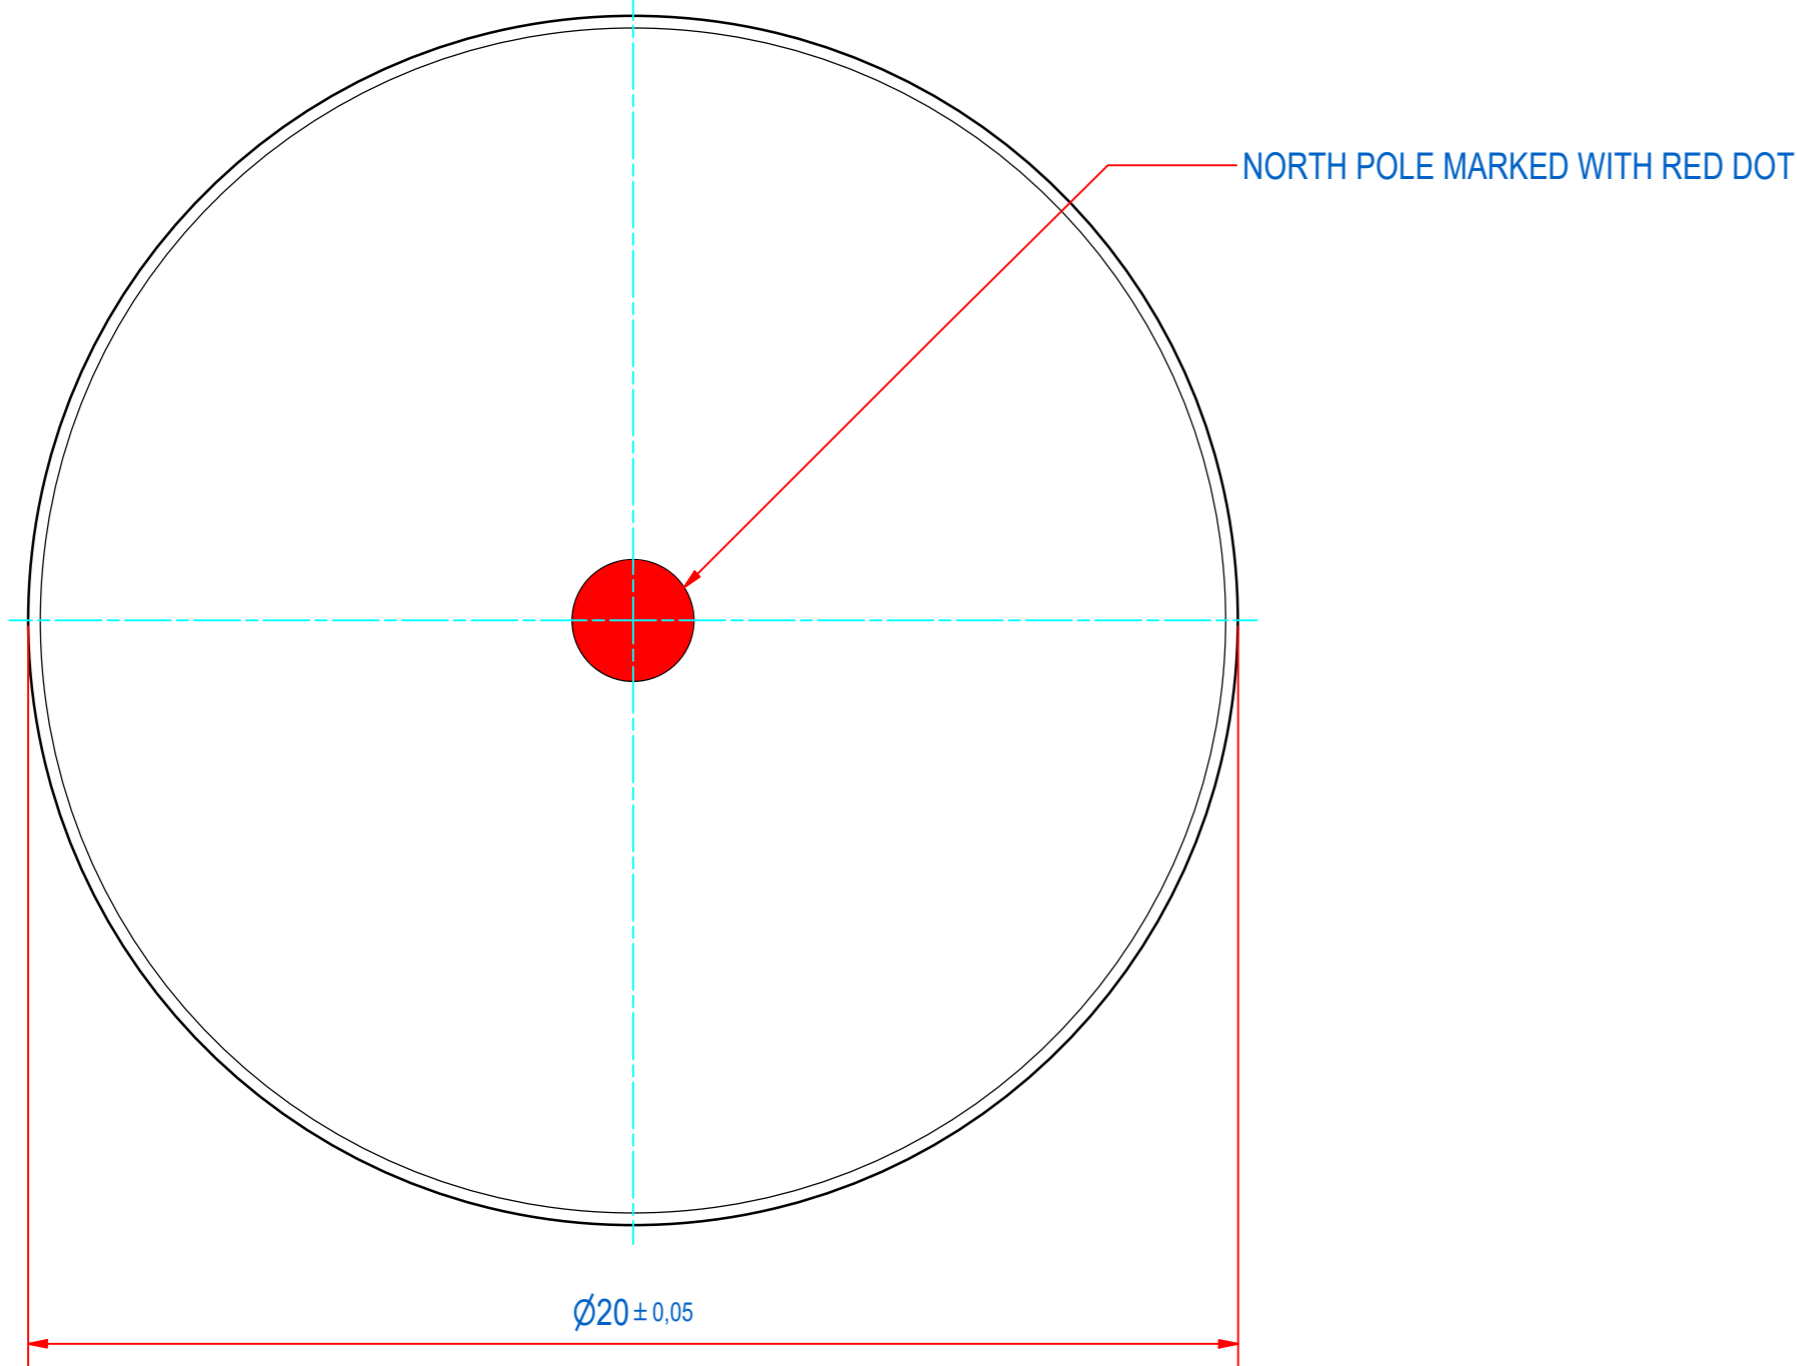

DOC.NR.	REV	DATE	BY	DESCRIPTION
E0123970	-	16-6-2020	TM	ORIGINAL DRAWING
E0123970	A	15-8-2022	LH	MAGNETIC PROPERTIES ADDED
E0123970	B	22-9-2022	LH	MAGNETIC PROPERTIES REMOVED (BACK TO REV -)

RAW MAT.	1								
Quantity		Material Number		Material Description		Length (mm)		Width (mm)	
Sheet:	A2	Extra info:	MAGNET NdFeB N48	General tolerance:	ISO 2768 - mK				
Drawn:	PV	Weight (kg):	0,0072	Drawn according:	ISO 268; ISO 1101; ISO 2553				
Date:	23-10-2019			Status:	Standard				
Spare part:	False	Source:		Customer reference number:					
Quick search:	NDI030			Document number:	E0123970	Doc.Rev:	B		
Description:	M-D-N48-A1-D20x3-NN				Part number:	E0123970	Rev:	B	