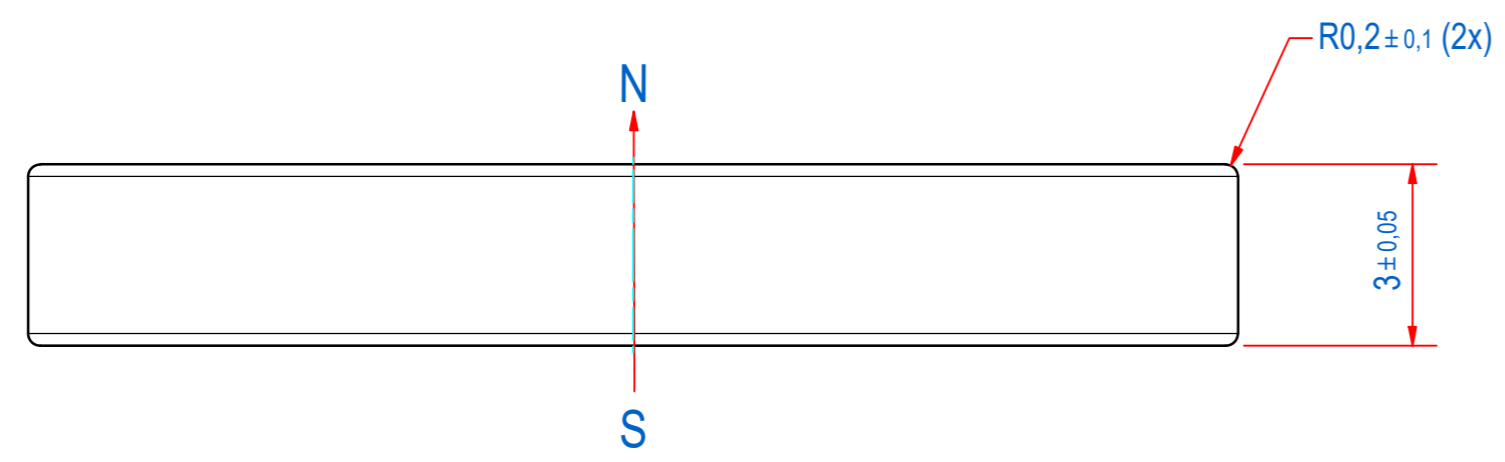

DOC.NR.	REV	DATE	BY	DESCRIPTION
E0123970	-	16-6-2020	TM	ORIGINAL DRAWING
E0123970	A	15-8-2022	LH	MAGNETIC PROPERTIES ADDED
E0123970	B	22-9-2022	LH	MAGNETIC PROPERTIES REMOVED (BACK TO REV -)

RAW MAT.	1								
Quantity		Material Number		Material Description		Length (mm)		Width (mm)	
Sheet:	A2	Extra info:	MAGNET NdFeB N48	General tolerance:	ISO 2768 - mK				
Drawn:	PV	Weight (kg):	0,0072	Drawn according:	ISO 268; ISO 1101; ISO 2553				
Date:	23-10-2019			Status:	Standard				
Spare part:	False	Source:		Customer reference number:					
Quick search:	NDI030			Document number:	E0123970	Doc.Rev:	B		
Description:	M-D-N48-A1-D20x3-NN				Part number:	E0123970	Rev:	B	