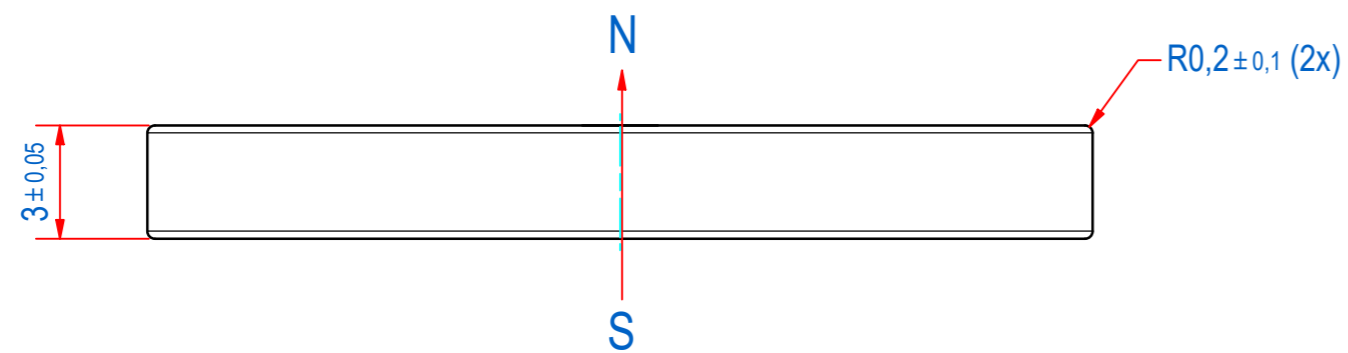

DOC.NR.	REV	DATE	BY	DESCRIPTION
E0123985	-	16-6-2020	TM	ORIGINAL DRAWING

RAW MAT.	Quantity	Material Number	Material Description	Length (mm)	Width (mm)
1					
Sheet: A2		Extra info: MAGNET NdFeB N48		General tolerance: ISO 2768 - mK	
Drawn: PV		Weight (kg): 0,011		Drawn according: ISO268; ISO1101; ISO2553	
Date: 23-10-2019		Source: Axially magnetized		Status: Standard	
Spare part: False				Customer reference number:	
Quick search: NDI030				Document number: E0123985	
Description: M-D-N48-A1-D25x3-NN				Part number: E0123985	
				Rev: -	