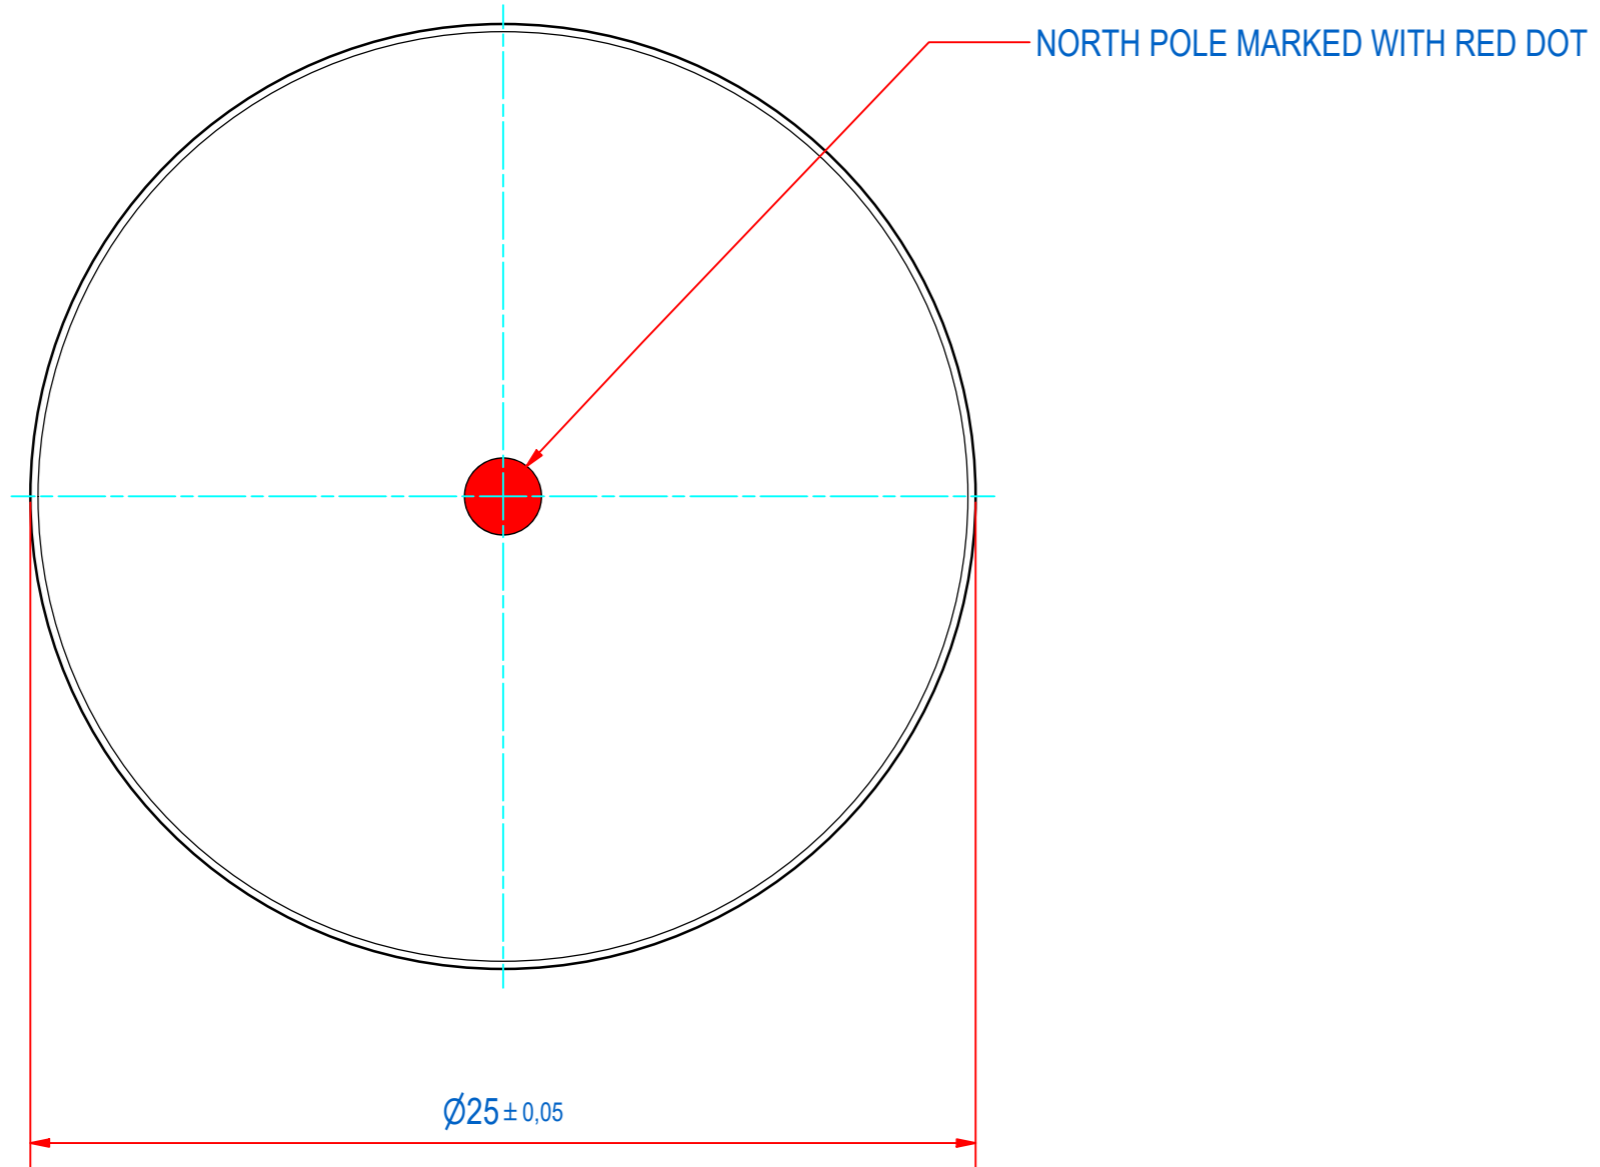

DOC.NR.	REV	DATE	BY	DESCRIPTION
E0123985	-	16-6-2020	TM	ORIGINAL DRAWING

RAW MAT.	Quantity	Material Number	Material Description	Length (mm)	Width (mm)
1					
Sheet: A2		Extra info: MAGNET NdFeB N48		General tolerance: ISO 2768 - mK	
Drawn: PV		Weight (kg): 0,011		Drawn according: ISO268; ISO1101; ISO2553	
Date: 23-10-2019		Source: Axially magnetized		Status: Standard	
Spare part: False				Customer reference number:	
Quick search: NDI030				Document number: E0123985	
Description: M-D-N48-A1-D25x3-NN				Part number: E0123985	
				Rev: -	