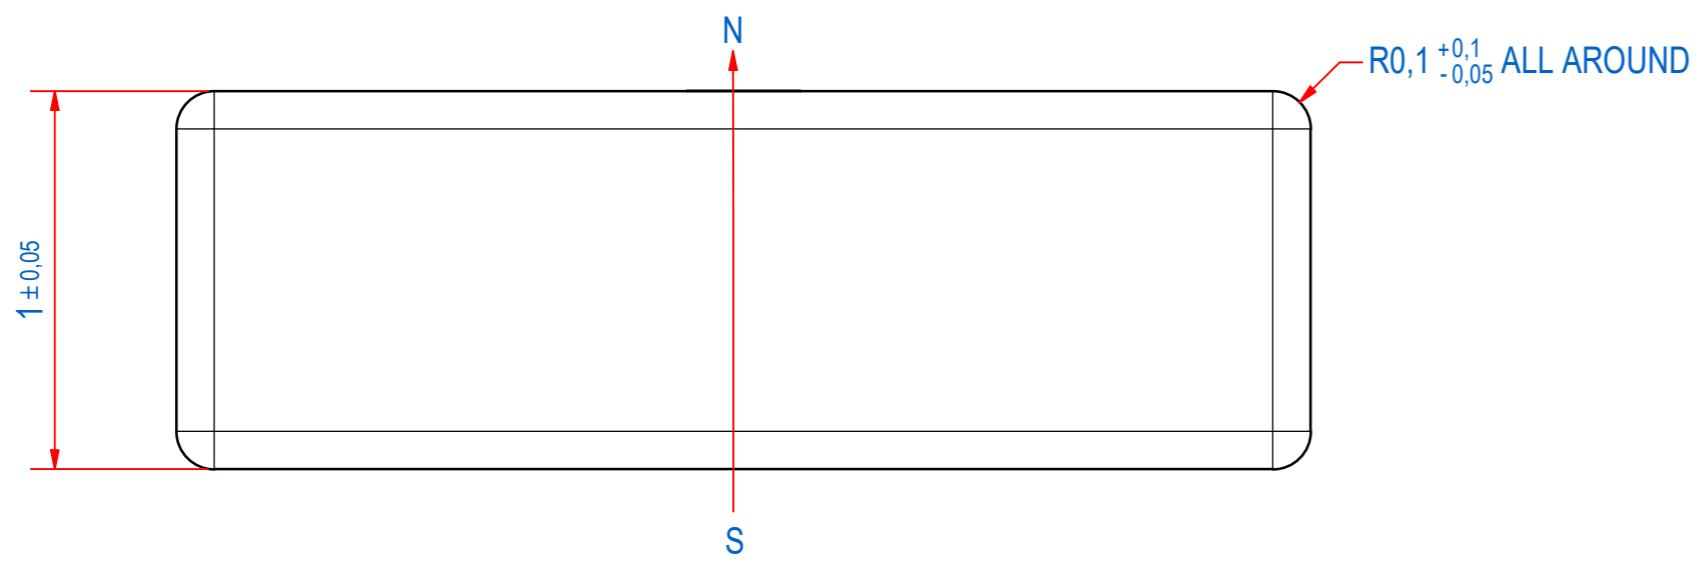

DOC.NR.	REV	DATE	BY	DESCRIPTION
E0124760	-	16-6-2020	TM	ORIGINAL DRAWING

RAW MAT.	1								
	Quantity	Material Number	Material Description		Length (mm)	Width (mm)			
	Sheet:	A2	Extra info: Magnet NdFeB N48		General tolerance: ISO 2768 - mK				
Drawn:	PV	Weight (kg): 0,000452			Drawn according: ISO268; ISO1101; ISO2553				
Date:	11-11-2019			Status: Standard					
Spare part:	False			Customer reference number:					
Quick search:	NBL010			Document number: E0124760		Doc.Rev:			
Description:	M-B-N48-B1-3x2x1-NN				Part number:	E0124760	Rev:		