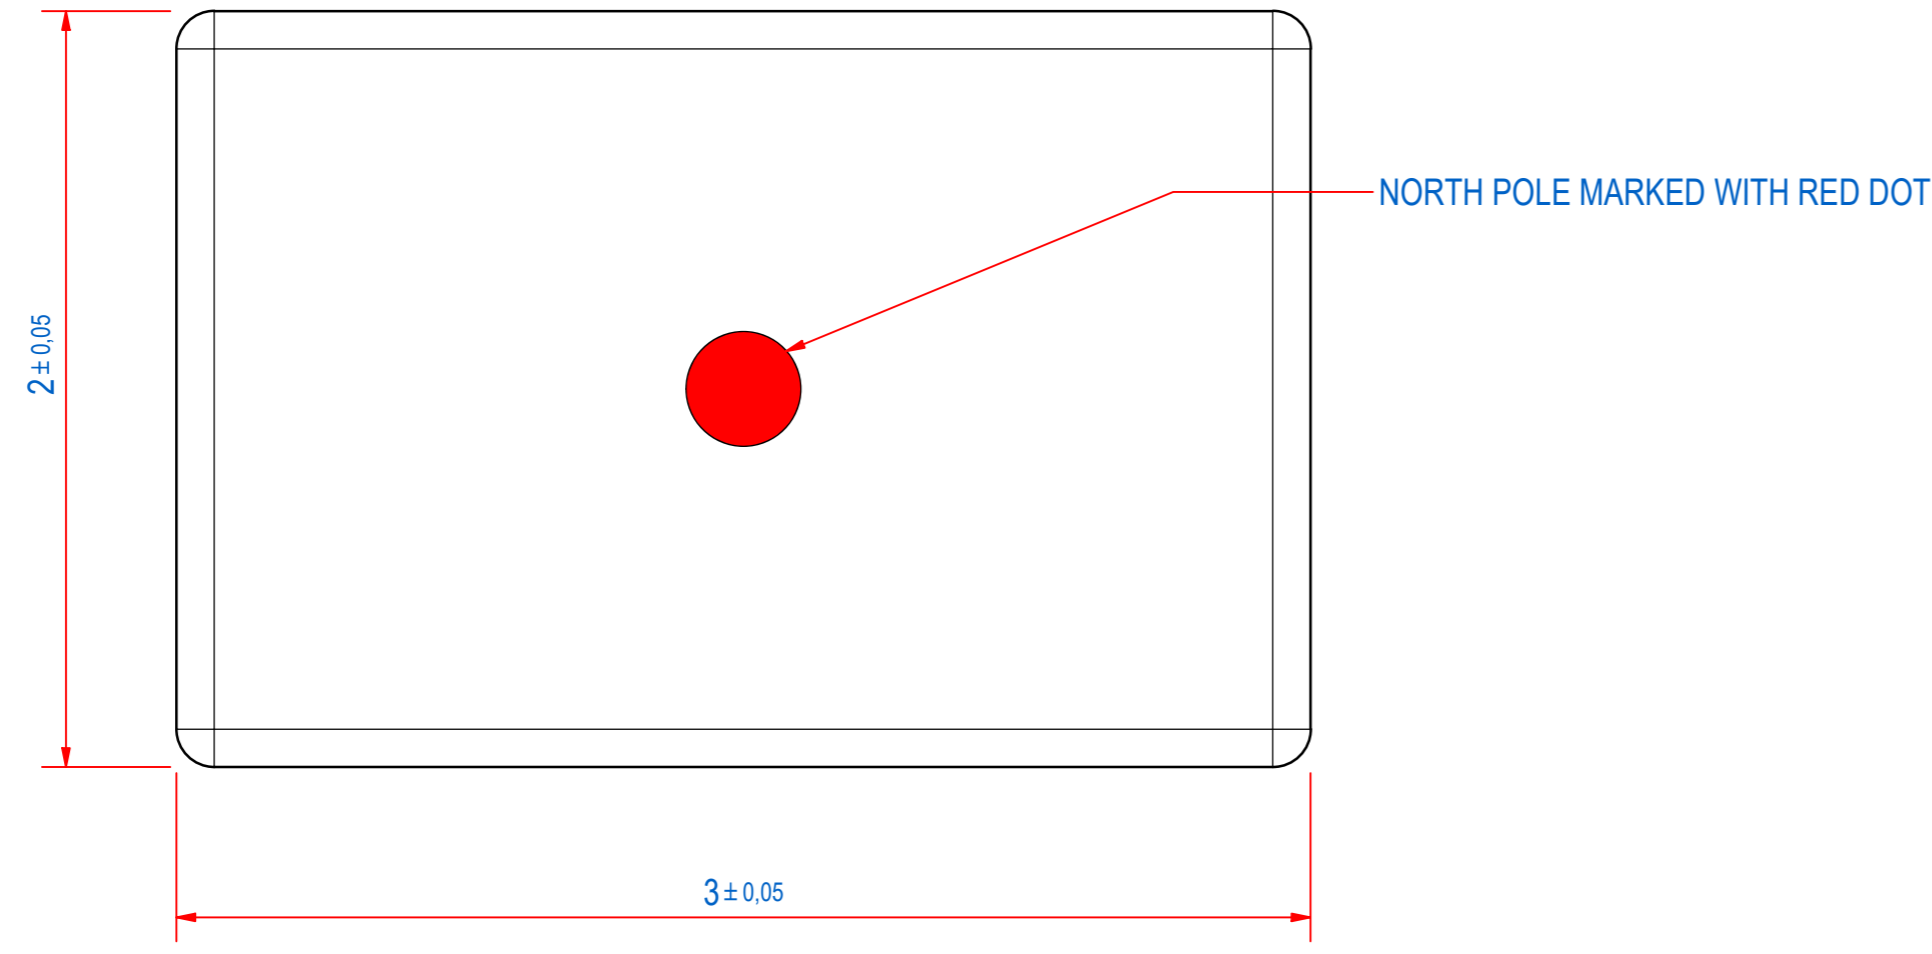

DOC.NR.	REV	DATE	BY	DESCRIPTION
E0124760	-	16-6-2020	TM	ORIGINAL DRAWING

RAW MAT.	1								
	Quantity	Material Number	Material Description		Length (mm)	Width (mm)			
	Sheet:	A2	Extra info: Magnet NdFeB N48		General tolerance: ISO 2768 - mK				
Drawn:	PV	Weight (kg): 0,000452			Drawn according: ISO268; ISO1101; ISO2553				
Date:	11-11-2019			Status: Standard					
Spare part:	False			Customer reference number:					
Quick search:	NBL010			Document number: E0124760		Doc.Rev:			
Description:	M-B-N48-B1-3x2x1-NN				Part number:	E0124760	Rev:		