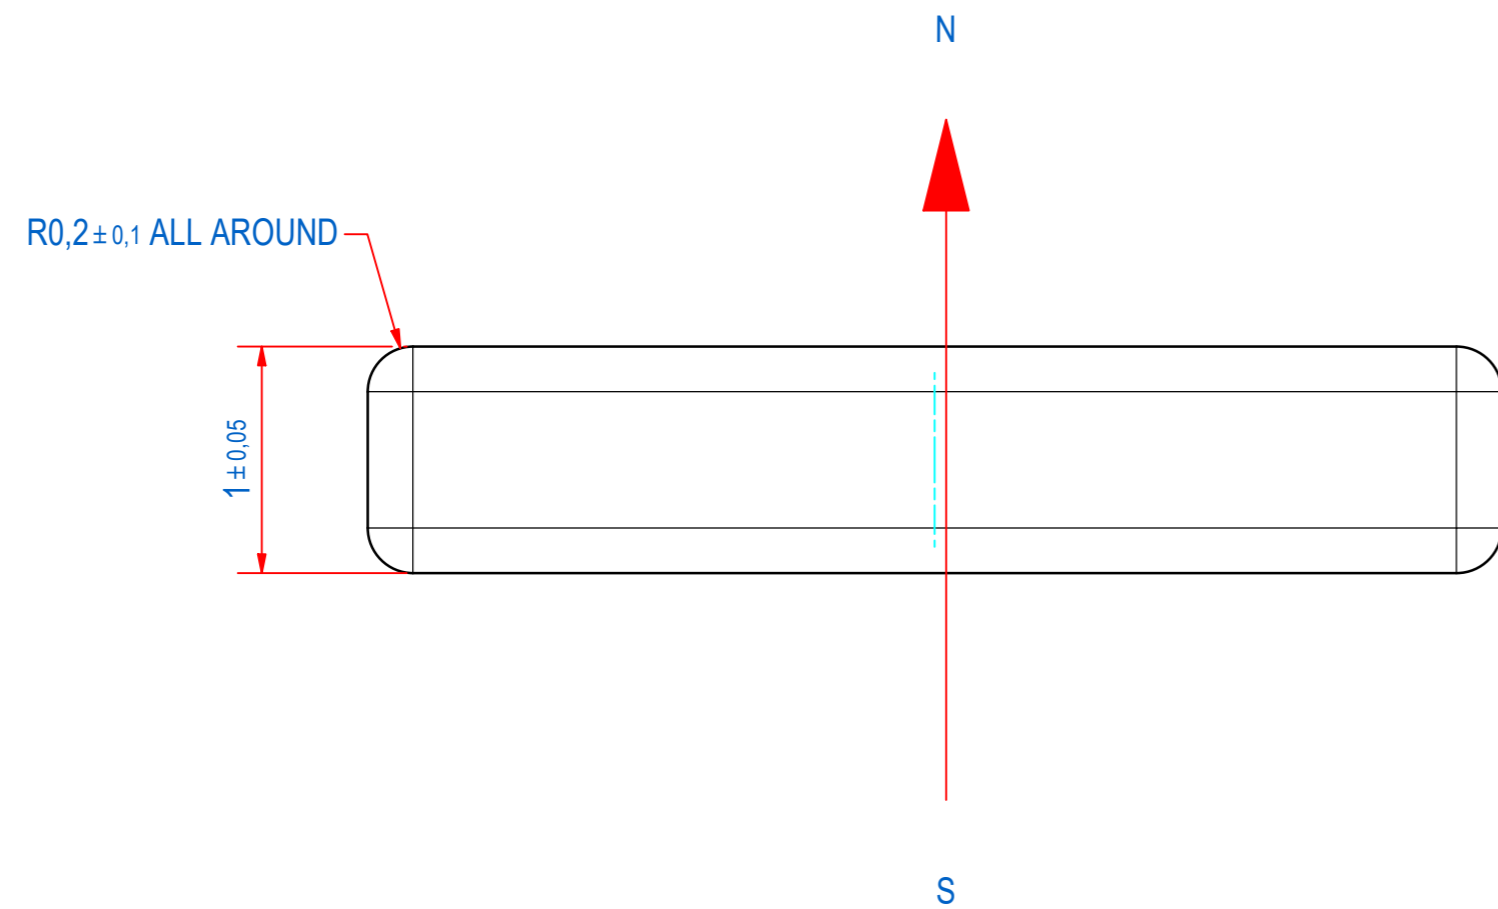

DOC.NR.	REV	DATE	BY	DESCRIPTION
E0132963	-	16-6-2020	TM	ORIGINAL DRAWING

RAW MAT.	Quantity: 1	Material Number	Material Description	Length (mm)	Width (mm)
Sheet: A2	Weight (kg): 0,000	Extra info: Magnet NdFeB N48	General tolerance: ISO 2768 - mK		
Drawn: TM	Date: 16-6-2020		Drawn according: ISO268; ISO1101; ISO2553		
Spare part: False	Source:		Status: Standard		
Quick search: NBL010	© All rights reserved. Reproduction is not permitted without written permission of GOUDSMIT Magnetic Systems BV		Customer reference number:	Document number: E0132963	Doc.Rev: -
Description: M-B-N48-B1-5x3x1-NN			Part number: E0132963	Rev: -	