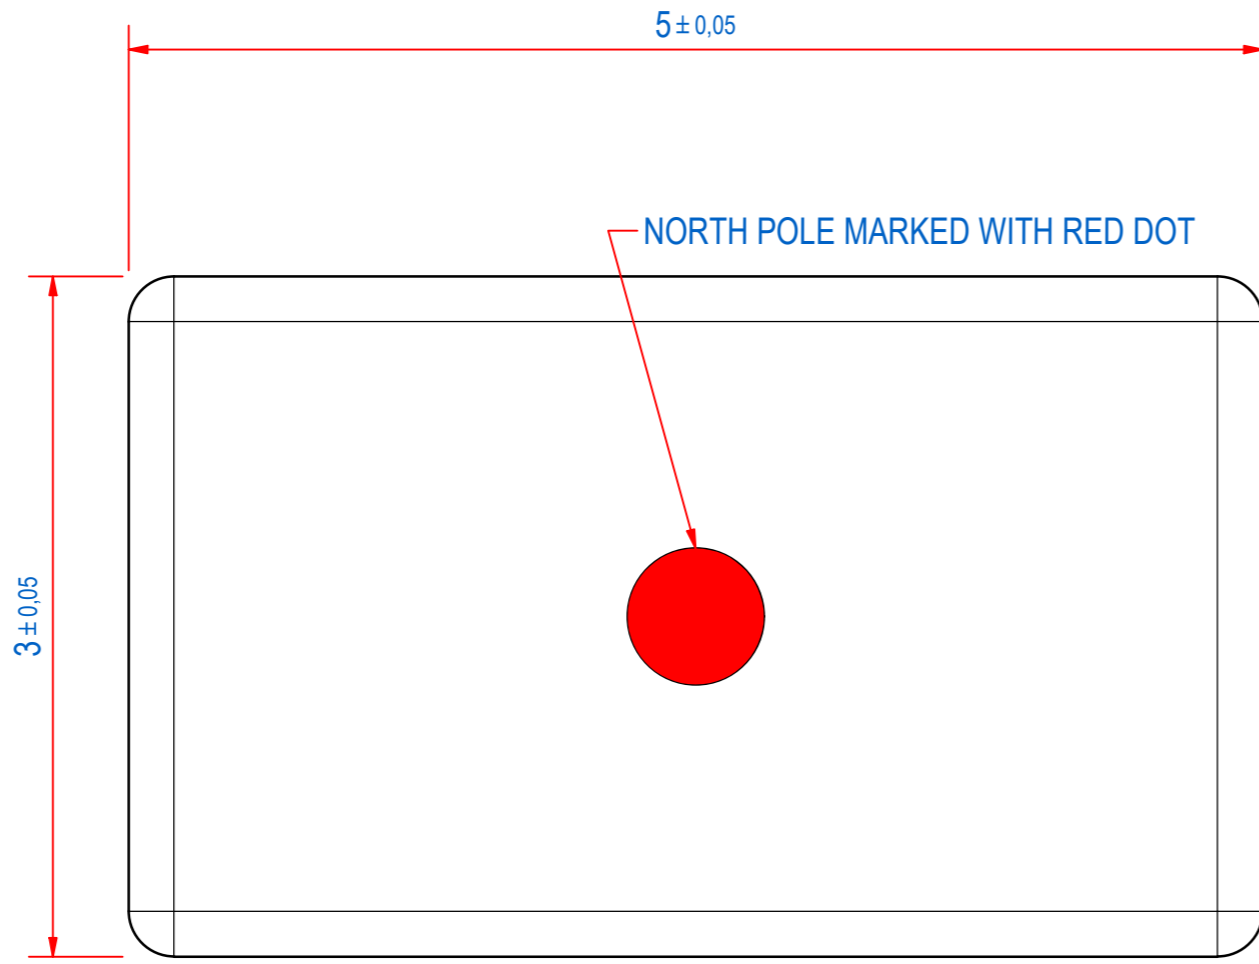

DOC.NR.	REV	DATE	BY	DESCRIPTION
E0132963	-	16-6-2020	TM	ORIGINAL DRAWING

RAW MAT.	Quantity: 1	Material Number	Material Description	Length (mm)	Width (mm)
Sheet: A2	Weight (kg): 0,000	Extra info: Magnet NdFeB N48	General tolerance: ISO 2768 - mK		
Drawn: TM	Date: 16-6-2020		Drawn according: ISO268; ISO1101; ISO2553		
Spare part: False	Source:		Status: Standard		
Quick search: NBL010	© All rights reserved. Reproduction is not permitted without written permission of GOUDSMIT Magnetic Systems BV		Customer reference number:	Document number: E0132963	Doc.Rev: -
Description: M-B-N48-B1-5x3x1-NN			Part number: E0132963	Rev: -	