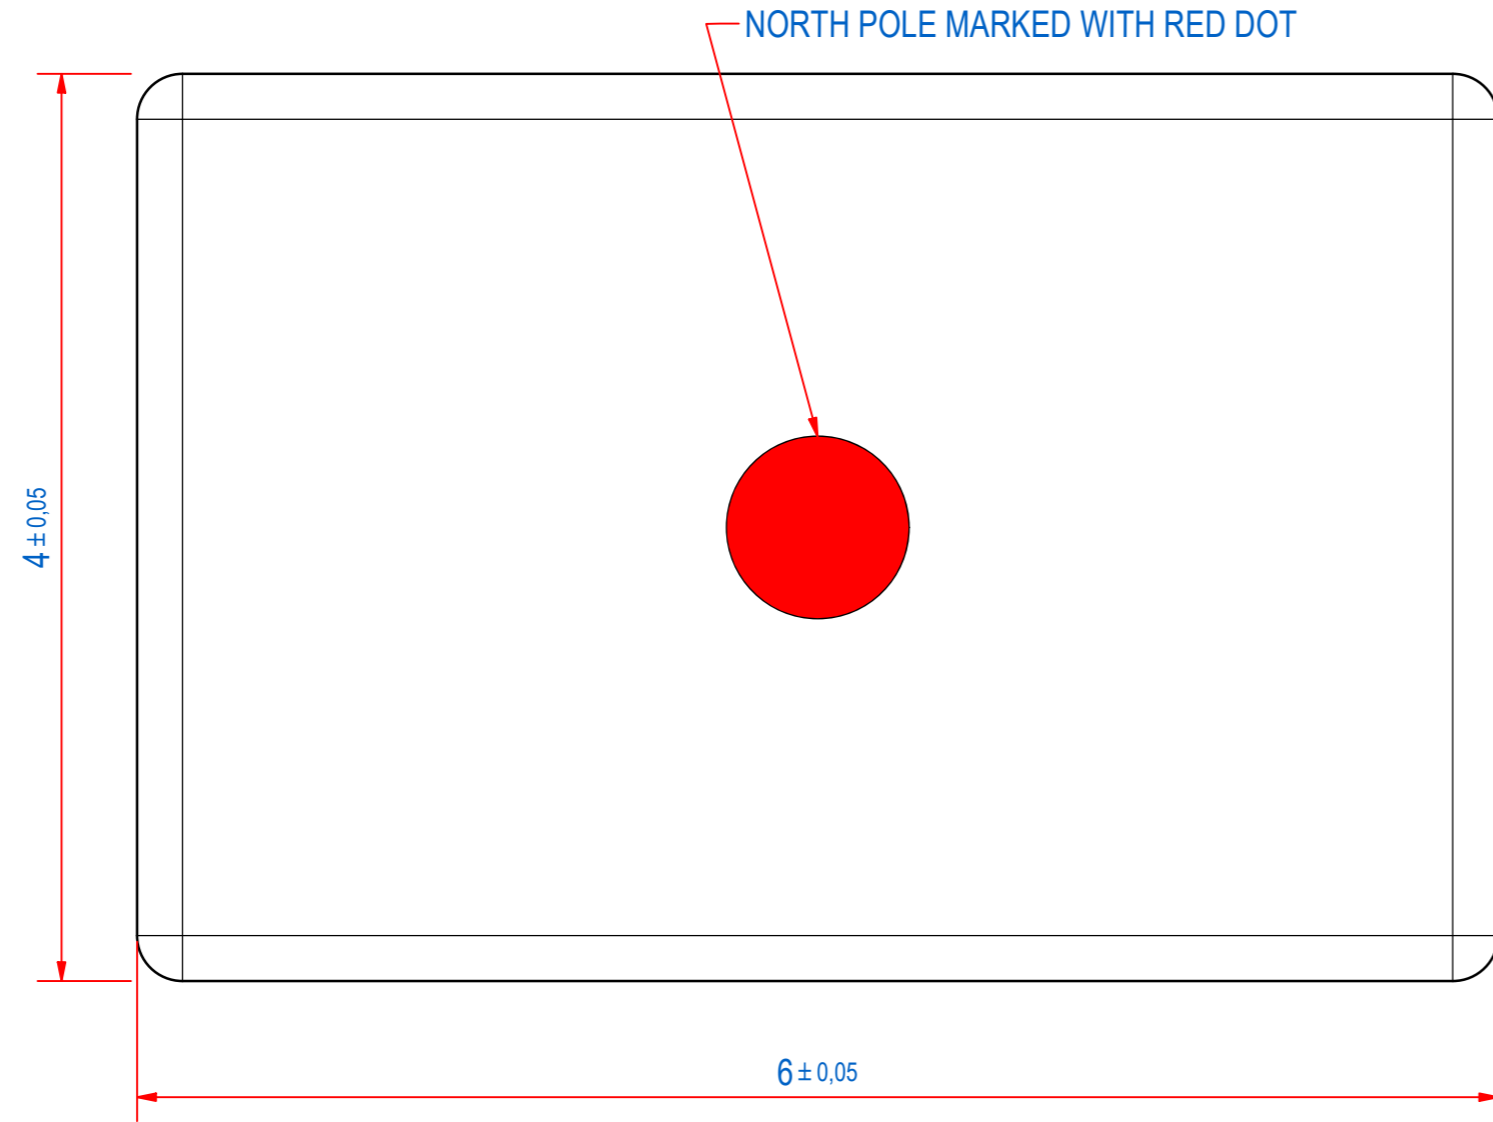

DOC.NR.	REV	DATE	BY	DESCRIPTION
E0132965	-	16-6-2020	TM	ORIGINAL DRAWING

RAW MAT.	1	Quantity	Material Number	Material Description	Length (mm)	Width (mm)
Sheet:	A2	Extra info:	Magnet NdFeB N48		General tolerance: ISO 2768- mK	
Drawn:	TM	Weight (kg):	0,00036		Drawn according: ISO268; ISO1101; ISO2553	
Date:	16-6-2020	Status:	Standard		Customer reference number:	
Spare part:	False	Quick search:	NBL020	<p>© All rights reserved. Reproduction is not permitted without written permission of GOUDSMIT Magnetic Systems BV</p>	Document number:	E0132965
Description:	M-B-N48-B1-6x4x2-NN				Part number:	E0132965