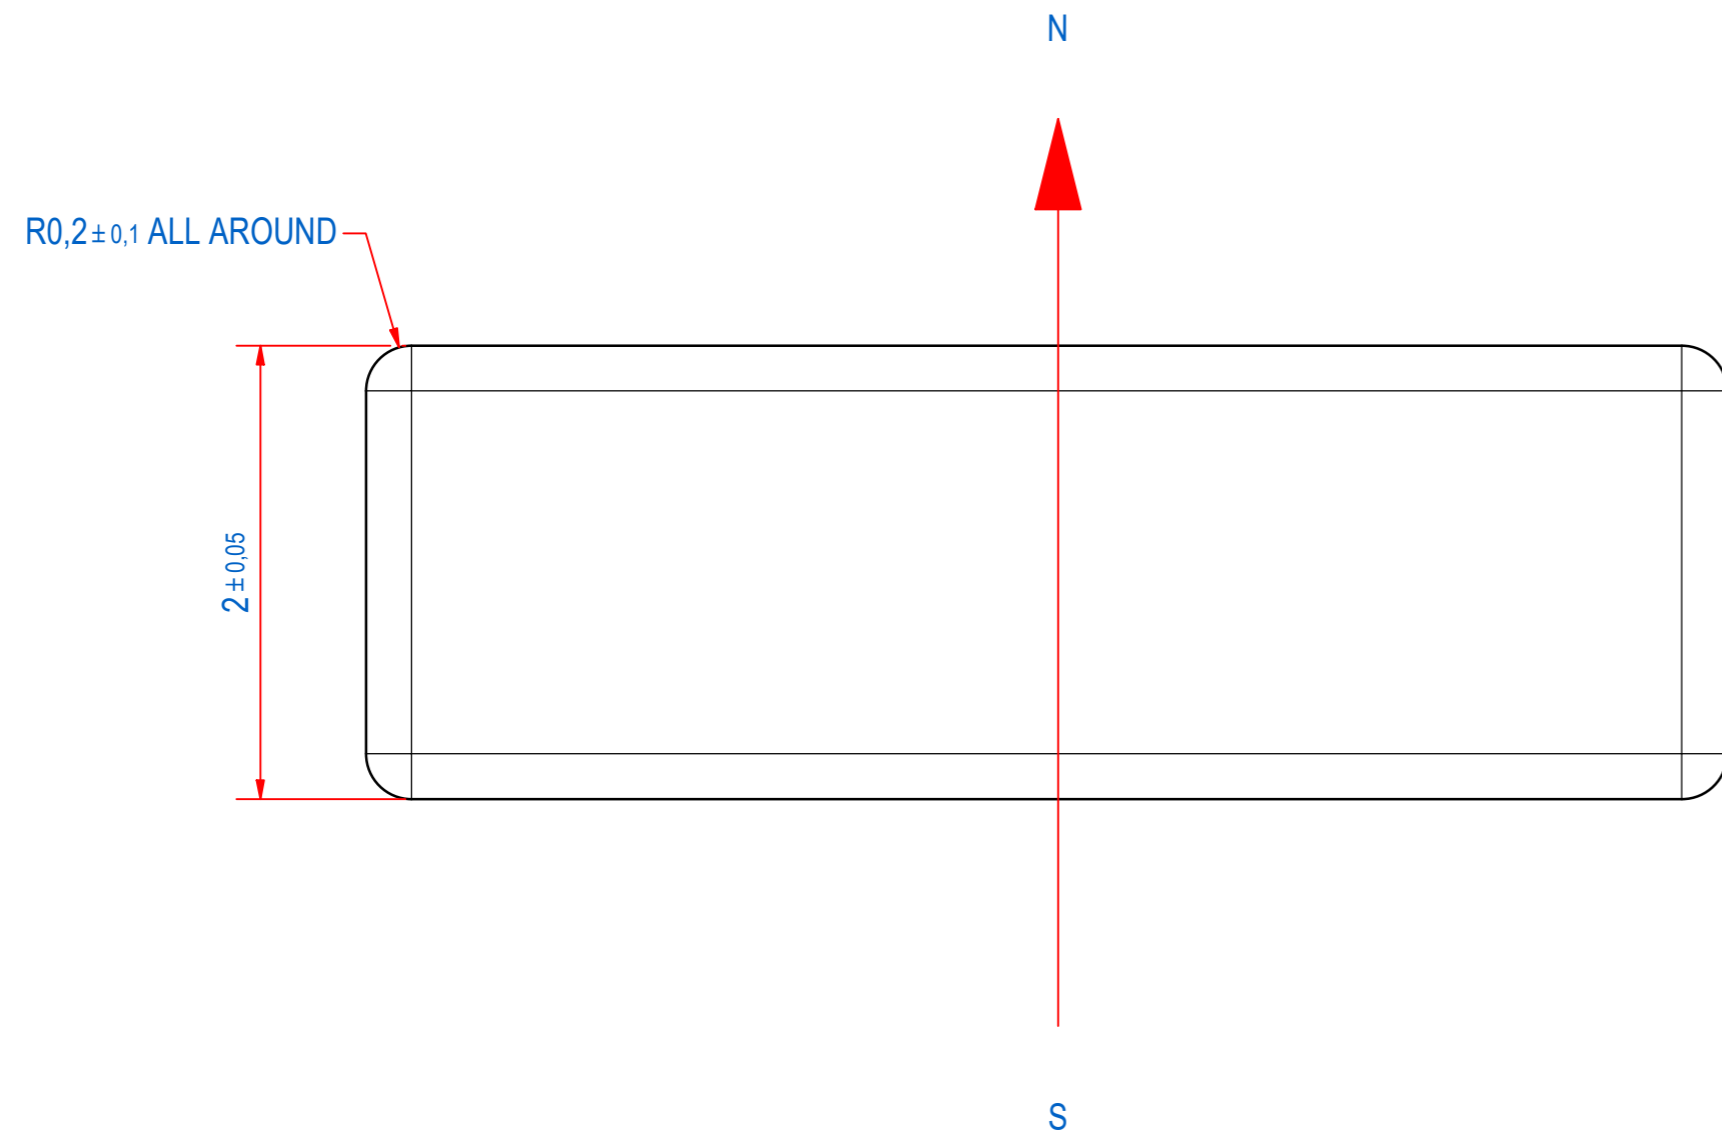

DOC.NR.	REV	DATE	BY	DESCRIPTION
E0132965	-	16-6-2020	TM	ORIGINAL DRAWING

RAW MAT.	1	Quantity	Material Number	Material Description	Length (mm)	Width (mm)
Sheet:	A2	Extra info:	Magnet NdFeB N48		General tolerance: ISO 2768- mK	
Drawn:	TM	Weight (kg):	0,00036		Drawn according: ISO268; ISO1101; ISO2553	
Date:	16-6-2020	Status:	Standard		Customer reference number:	
Spare part:	False	Quick search:	NBL020	<p>© All rights reserved. Reproduction is not permitted without written permission of GOUDSMIT Magnetic Systems BV</p>	Document number:	E0132965
Description:	M-B-N48-B1-6x4x2-NN				Part number:	E0132965