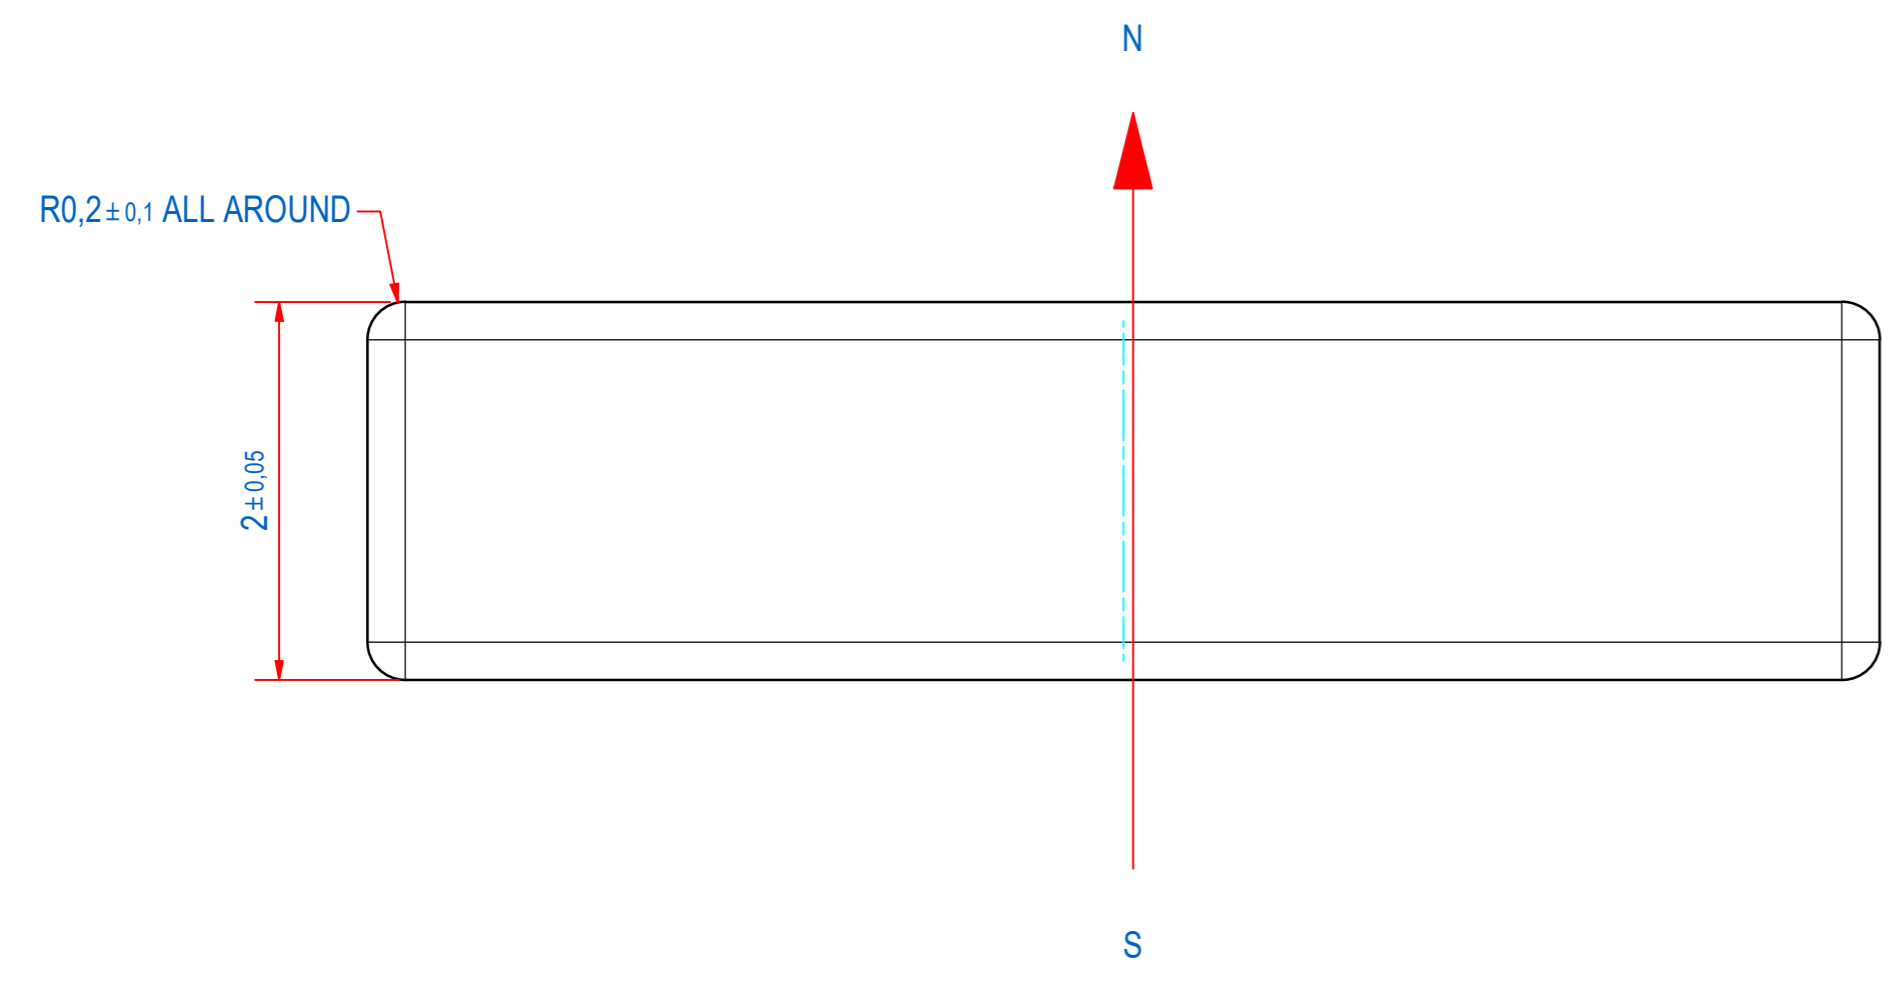

DOC.NR.	REV	DATE	BY	DESCRIPTION
E0132966	-	16-6-2020	TM	ORIGINAL DRAWING

RAW MAT.	1	Quantity	Material Number	Material Description	Length (mm)	Width (mm)
Sheet:	A2	Extra info:	Magnet NdFeB N48		General tolerance: ISO 2768- mK	
Drawn:	TM	Weight (kg):	0,001		Drawn according: ISO268; ISO1101; ISO2553	
Date:	16-6-2020	Status:	Standard		Customer reference number:	
Spare part:	False	Source:	NBL020		Document number:	Doc.Rev:
Quick search:	NBL020	 <small>© All rights reserved. Reproduction is not permitted without written permission of GOUDSMIT Magnetic Systems BV</small>		Part number:	Rev:	
Description:	M-B-N48-B1-8x5x2-NN				E0132966	-