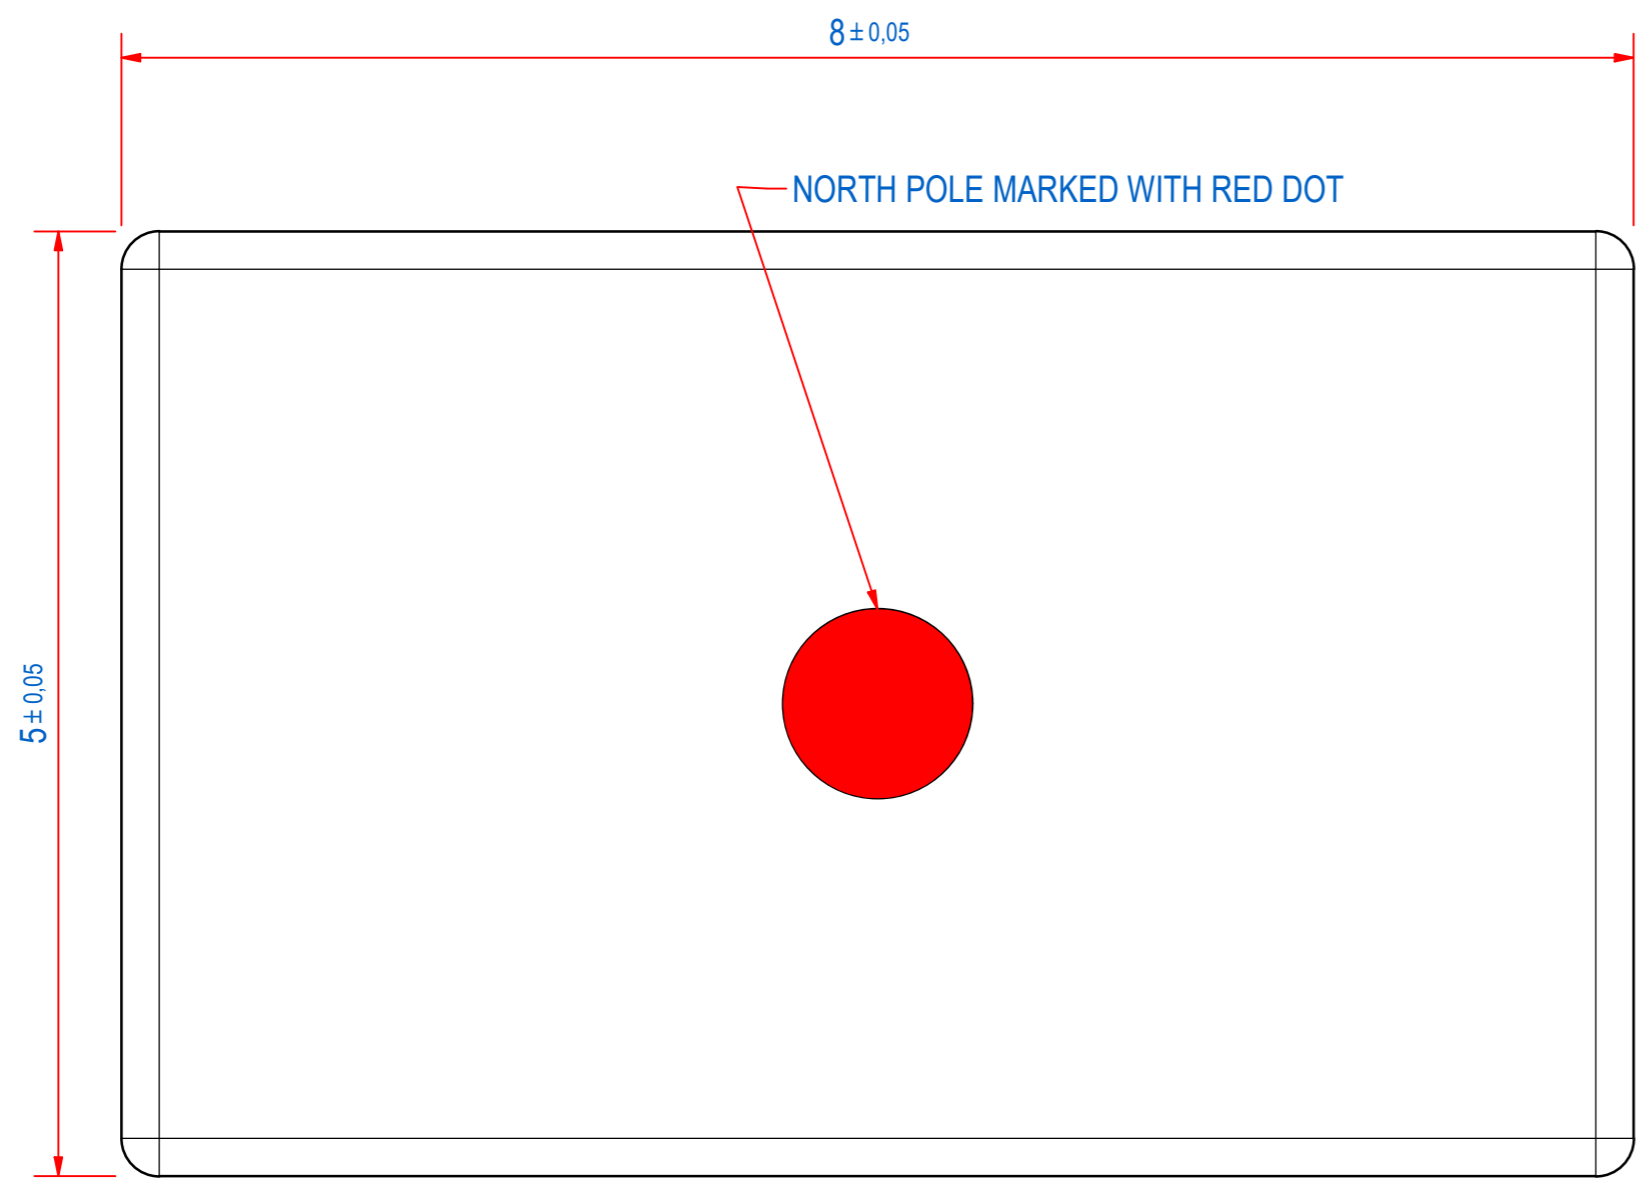

DOC.NR.	REV	DATE	BY	DESCRIPTION
E0132966	-	16-6-2020	TM	ORIGINAL DRAWING

RAW MAT.	1	Quantity	Material Number	Material Description	Length (mm)	Width (mm)
Sheet:	A2	Extra info:	Magnet NdFeB N48		General tolerance: ISO 2768- mK	
Drawn:	TM	Weight (kg):	0,001		Drawn according: ISO268; ISO1101; ISO2553	
Date:	16-6-2020	Status:	Standard		Customer reference number:	
Spare part:	False	Source:	NBL020		Document number:	Doc.Rev:
Quick search:	NBL020	 <small>© All rights reserved. Reproduction is not permitted without written permission of GOUDSMIT Magnetic Systems BV</small>		Part number:	Rev:	
Description:	M-B-N48-B1-8x5x2-NN				E0132966	-