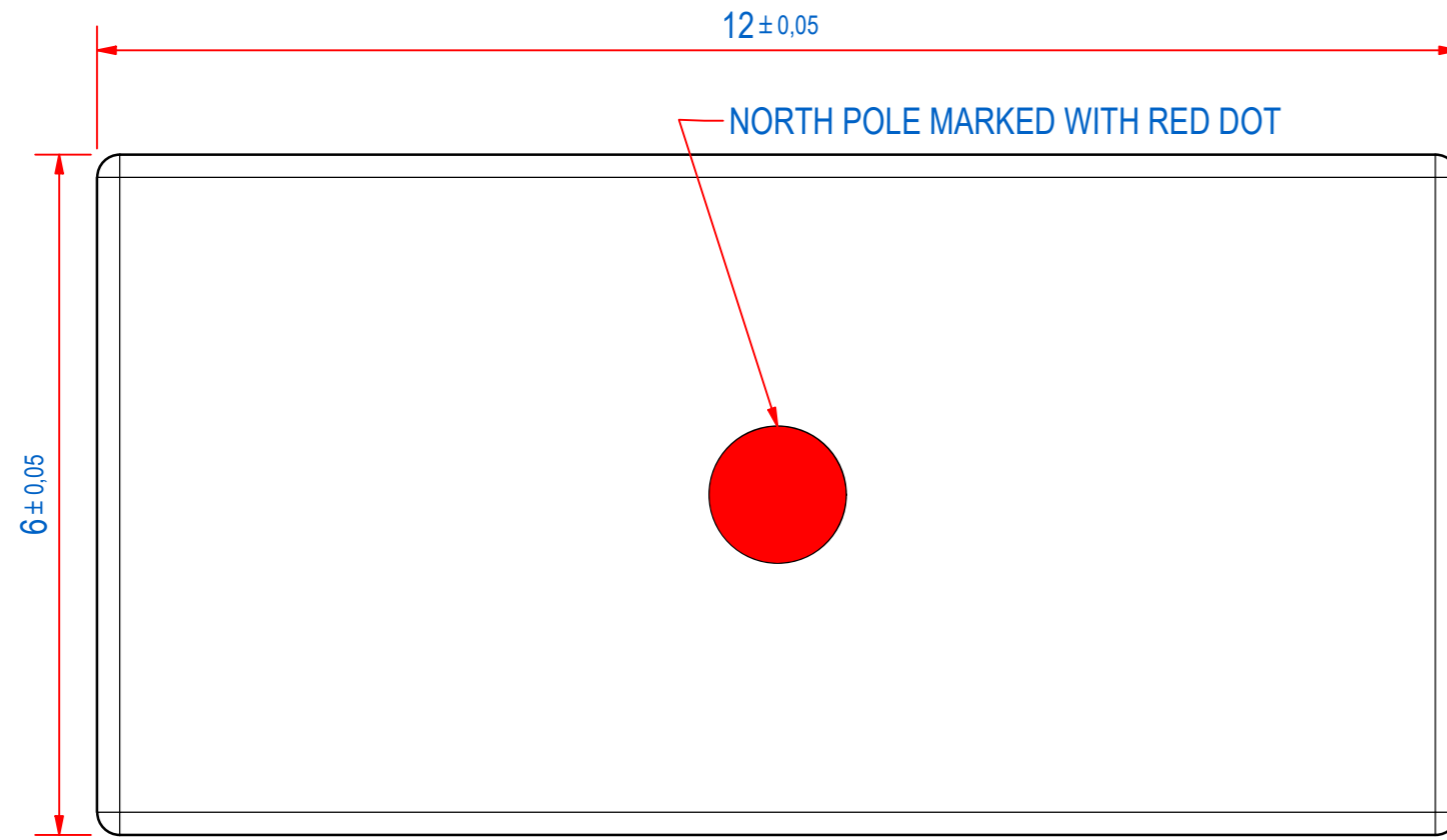

DOC.NR.	REV	DATE	BY	DESCRIPTION
E0132968	-	16-6-2020	TM	ORIGINAL DRAWING

RAW MAT.	Quantity	Material Number	Material Description	Length (mm)	Width (mm)
1					
Sheet: <b>A2</b>		Extra info: <b>Magnet NdFeB N48</b>		General tolerance: <b>ISO 2768 - mK</b>	
Drawn: <b>TM</b>		Weight (kg): <b>0,001</b>		Drawn according: <b>ISO268; ISO1101; ISO2553</b>	
Date: <b>16-6-2020</b>		<b>GOUDSMIT MAGNETICS</b>		Status: <b>Standard</b>	
Spare part: <b>False</b>				Customer reference number:	
Quick search: <b>NBL020</b>		© All rights reserved. Reproduction is not permitted without written permission of GOUDSMIT Magnetic Systems BV		Document number: <b>E0132968</b> Doc.Rev: <b>-</b>	
Description: <b>M-B-N48-B1-12x6x2-NN</b>				Part number: <b>E0132968</b> Rev: <b>-</b>	