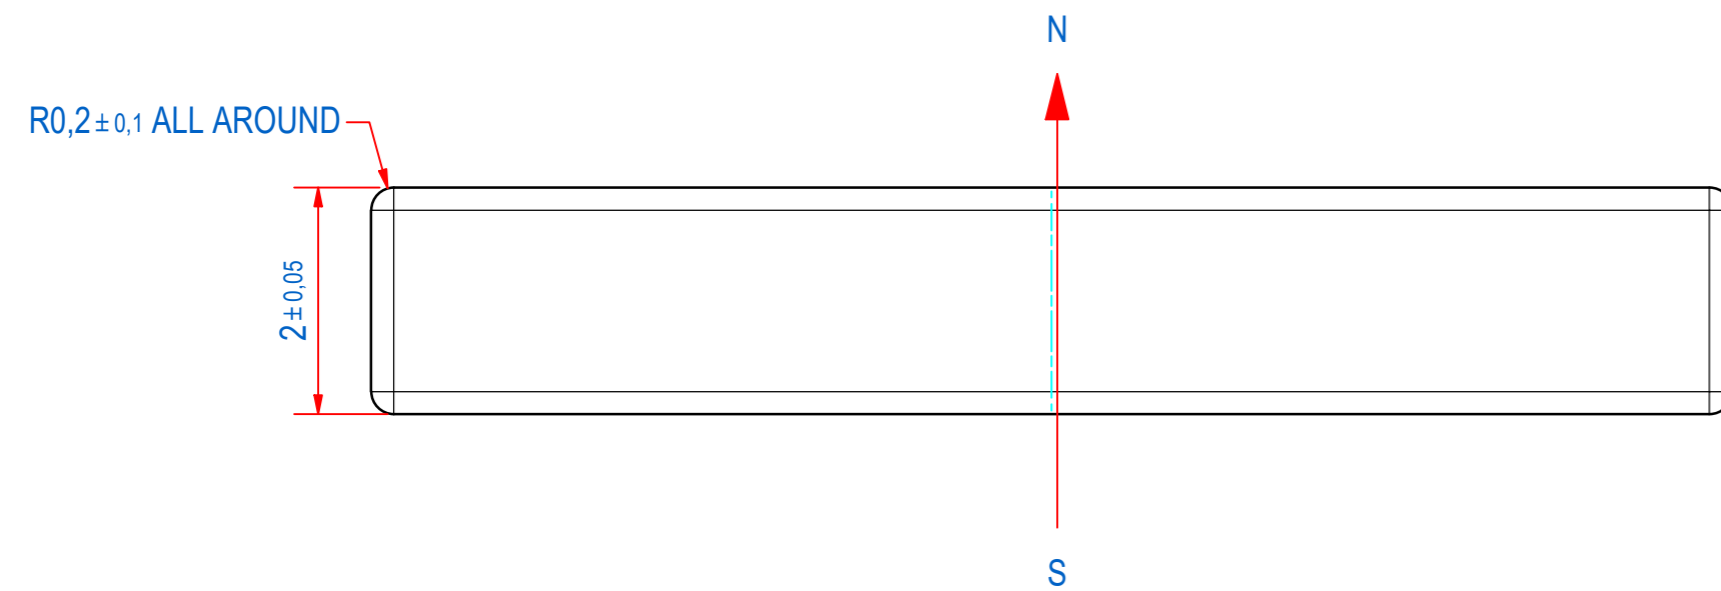

DOC.NR.	REV	DATE	BY	DESCRIPTION
E0132968	-	16-6-2020	TM	ORIGINAL DRAWING

RAW MAT.	Quantity	Material Number	Material Description	Length (mm)	Width (mm)
1					
Sheet: <b>A2</b>		Extra info: <b>Magnet NdFeB N48</b>		General tolerance: <b>ISO 2768 - mK</b>	
Drawn: <b>TM</b>		Weight (kg): <b>0,001</b>		Drawn according: <b>ISO268; ISO1101; ISO2553</b>	
Date: <b>16-6-2020</b>		<b>GOUDSMIT MAGNETICS</b>		Status: <b>Standard</b>	
Spare part: <b>False</b>				Customer reference number:	
Quick search: <b>NBL020</b>		© All rights reserved. Reproduction is not permitted without written permission of GOUDSMIT Magnetic Systems BV		Document number: <b>E0132968</b> Doc.Rev: <b>-</b>	
Description: <b>M-B-N48-B1-12x6x2-NN</b>				Part number: <b>E0132968</b> Rev: <b>-</b>	