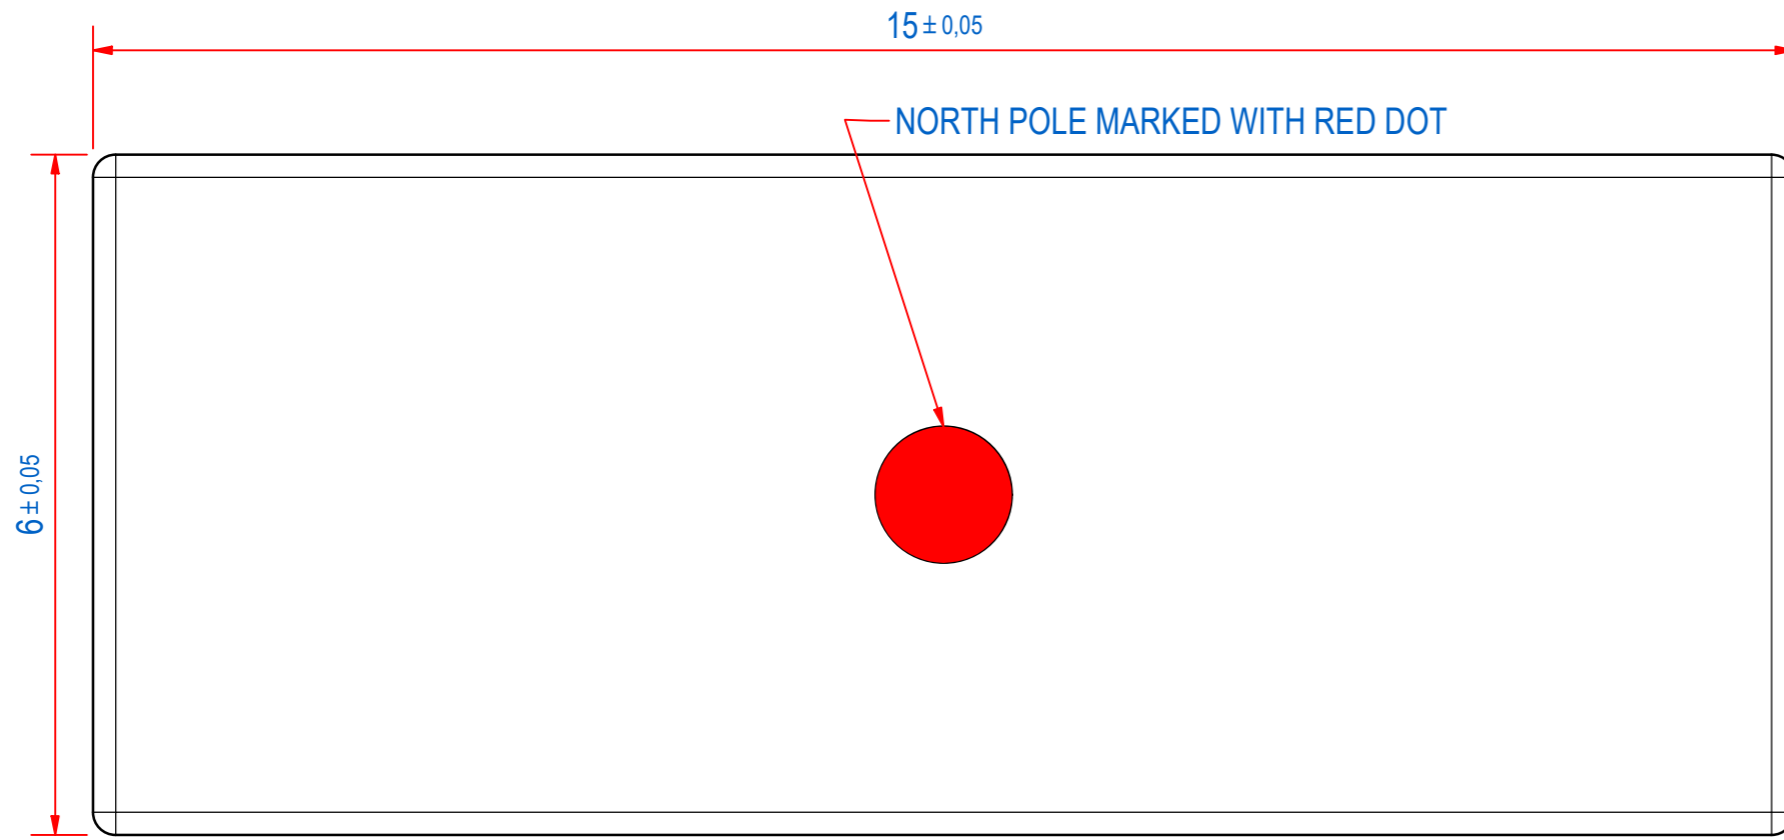

DOC.NR.	REV	DATE	BY	DESCRIPTION
E0132970	-	16-6-2020	TM	ORIGINAL DRAWING

RAW MAT.	Quantity: 1	Material Number	Material Description	Length (mm)	Width (mm)
Sheet: A2	Weight (kg): 0,002	Extra info: Magnet NdFeB N48	General tolerance: ISO 2768- mK		
Drawn: TM	Date: 16-6-2020	GOUDSMIT MAGNETICS	Drawn according: ISO268; ISO1101; ISO2553		
Spare part: False	Source:		Status: Standard	Customer reference number:	
Quick search: NBL030	© All rights reserved. Reproduction is not permitted without written permission of GOUDSMIT Magnetic Systems BV		Document number: E0132970	Doc.Rev: -	
Description: M-B-N48-B1-15x6x3-NN	Part number: E0132970		Rev: -		