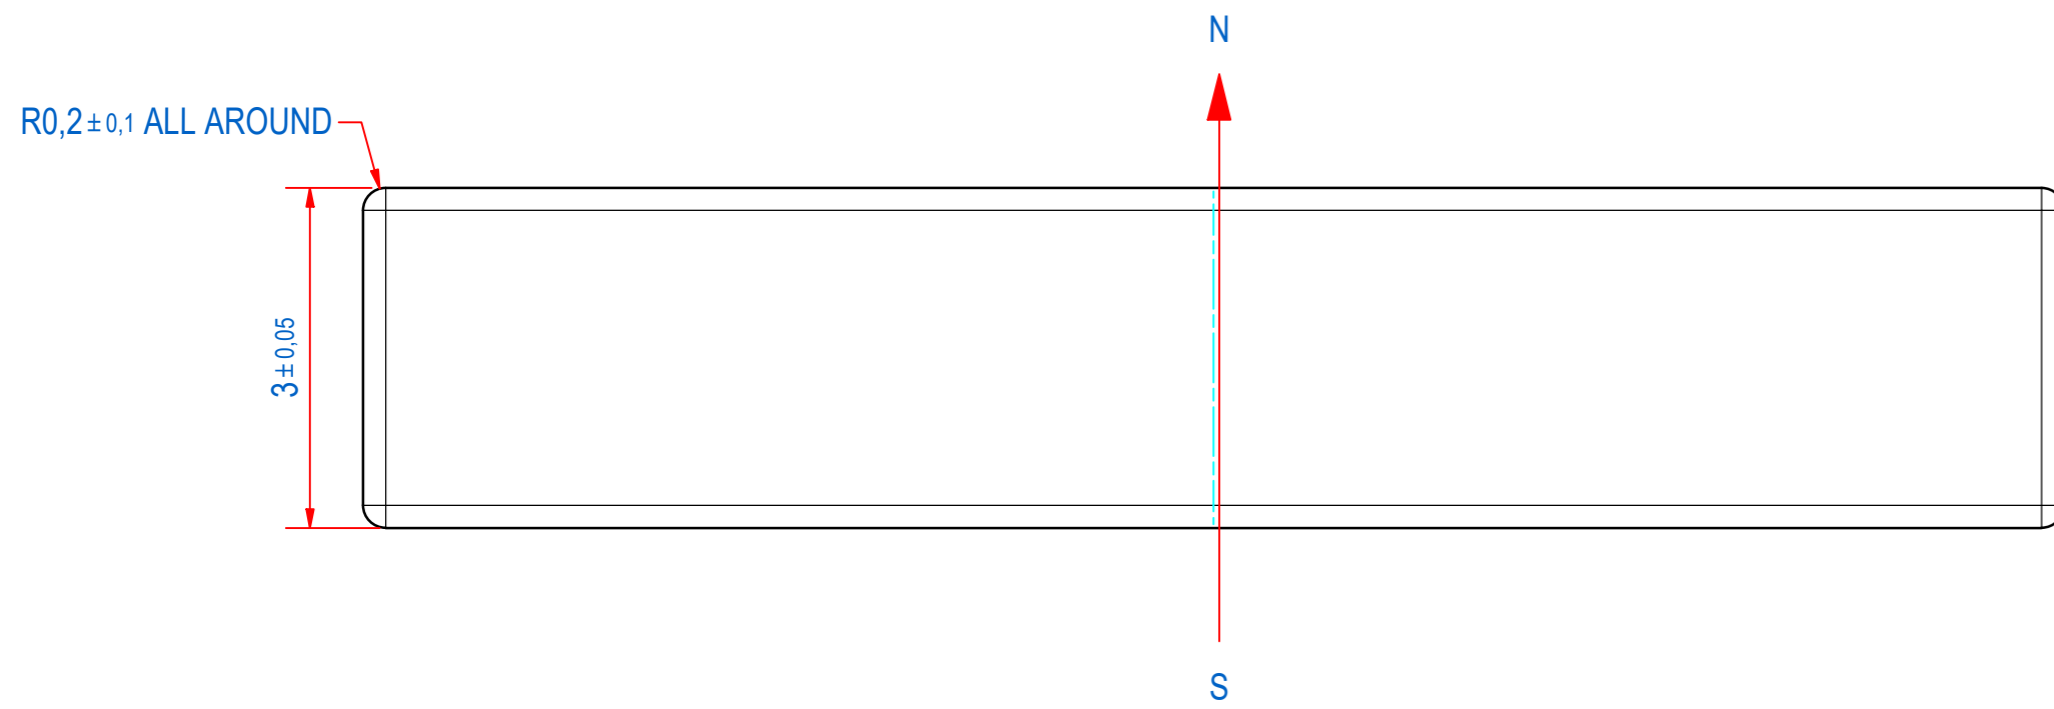

DOC.NR.	REV	DATE	BY	DESCRIPTION
E0132970	-	16-6-2020	TM	ORIGINAL DRAWING

RAW MAT.	Quantity: 1	Material Number	Material Description	Length (mm)	Width (mm)
Sheet: A2	Weight (kg): 0,002	Extra info: Magnet NdFeB N48	General tolerance: ISO 2768- mK		
Drawn: TM	Date: 16-6-2020	GOUDSMIT MAGNETICS	Drawn according: ISO268; ISO1101; ISO2553		
Spare part: False	Source:		Status: Standard	Customer reference number:	
Quick search: NBL030	© All rights reserved. Reproduction is not permitted without written permission of GOUDSMIT Magnetic Systems BV		Document number: E0132970	Doc.Rev: -	
Description: M-B-N48-B1-15x6x3-NN	Part number: E0132970		Rev: -		