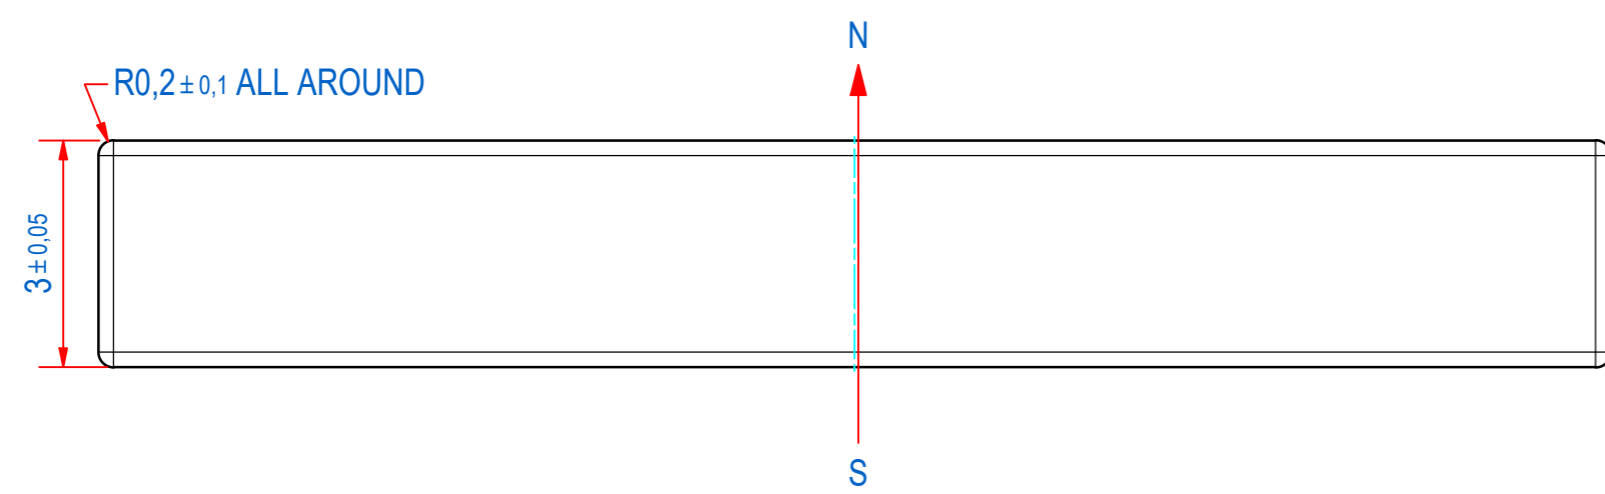

DOC.NR.	REV	DATE	BY	DESCRIPTION
E0132974	-	16-6-2020	TM	ORIGINAL DRAWING

RAW MAT.	1	Quantity	Material Number	Material Description	Length (mm)	Width (mm)
Sheet:	A2	Extra info:	Magnet NdFeB N48			
Drawn:	TM	Weight (kg):	0,004			
Date:	16-6-2020	Status:	Standard			
Spare part:	False	Customer reference number:				
Quick search:	NBL030	Document number:	E0132974	Doc.Rev:		
Description:	M-B-N48-B1-20x8x3-NN			Part number:	E0132974	Rev:
General tolerance:		ISO 2768- mK				
Drawn according:		ISO268; ISO1101; ISO2553				
<p>GOUDSMIT MAGNETICS</p> <p><small>© All rights reserved. Reproduction is not permitted without written permission of GOUDSMIT Magnetic Systems BV</small></p>						