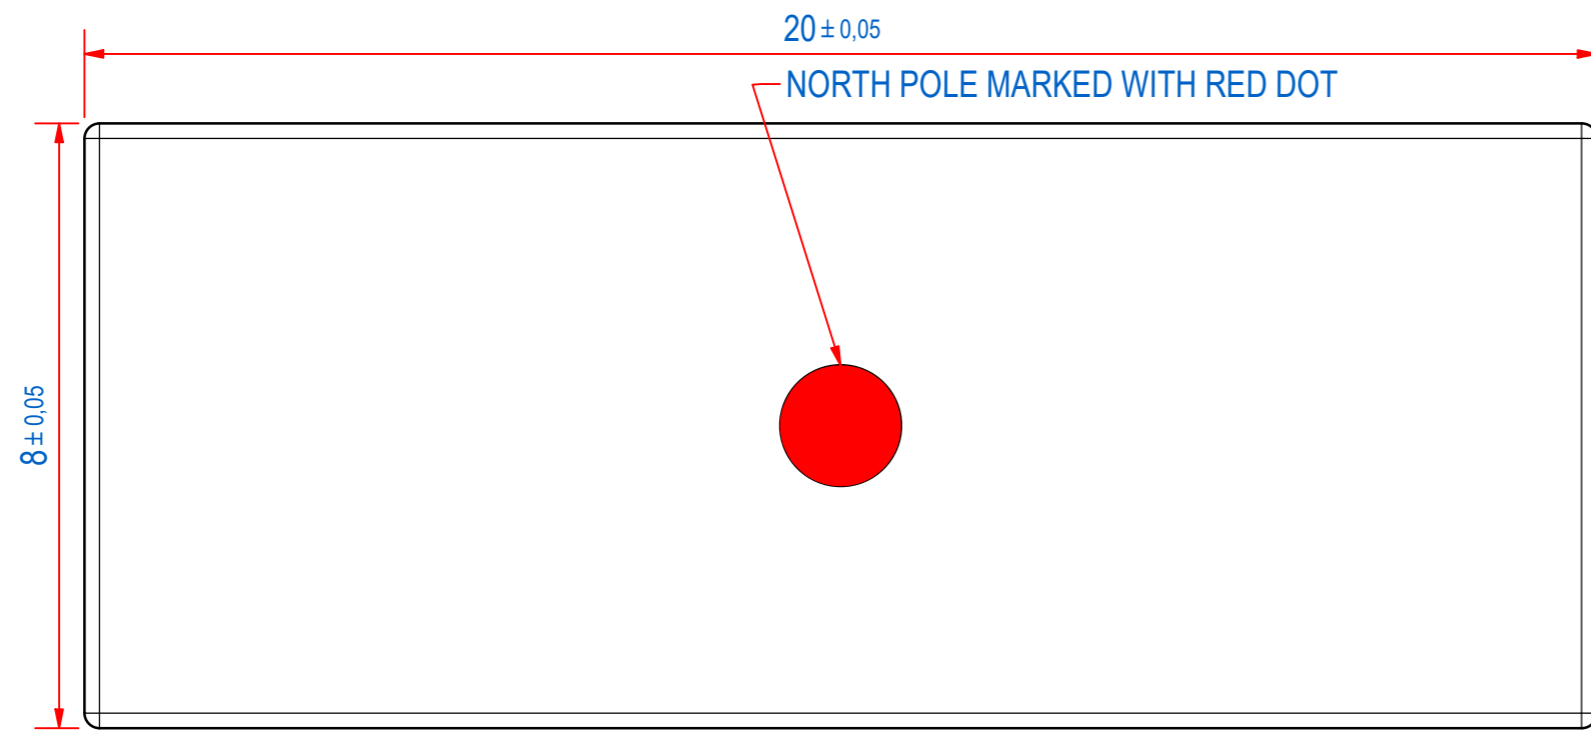

DOC.NR.	REV	DATE	BY	DESCRIPTION
E0132974	-	16-6-2020	TM	ORIGINAL DRAWING

RAW MAT.	1	Quantity	Material Number	Material Description	Length (mm)	Width (mm)
Sheet:	A2	Extra info:	Magnet NdFeB N48			
Drawn:	TM	Weight (kg):	0,004			
Date:	16-6-2020	Status:	Standard			
Spare part:	False	Customer reference number:				
Quick search:	NBL030	Document number:	E0132974	Doc.Rev:		
Description:	M-B-N48-B1-20x8x3-NN			Part number:	E0132974	Rev:
General tolerance:		ISO 2768- mK				
Drawn according:		ISO268; ISO1101; ISO2553				
<p>GOUDSMIT MAGNETICS</p> <p><small>© All rights reserved. Reproduction is not permitted without written permission of GOUDSMIT Magnetic Systems BV</small></p>						