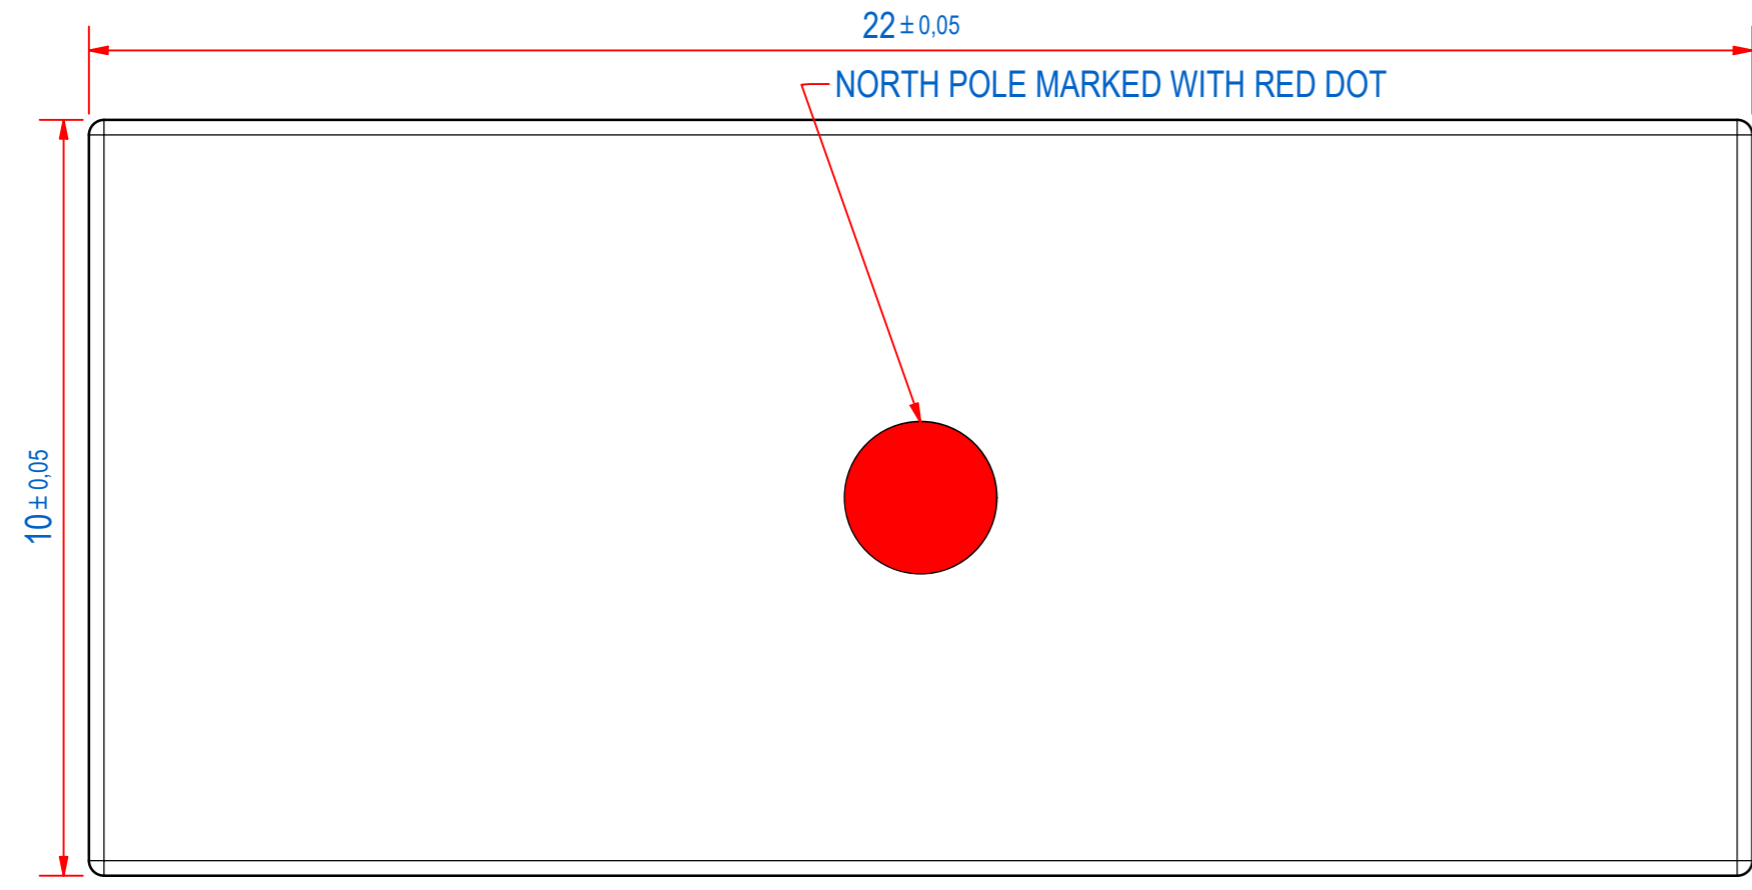

DOC.NR.	REV	DATE	BY	DESCRIPTION
E0132977	-	16-6-2020	TM	ORIGINAL DRAWING

RAW MAT.	1	Quantity	Material Number	Material Description	Length (mm)	Width (mm)	
Sheet:	A2	Extra info:	Magnet NdFeB N48			General tolerance:	ISO 2768- mK
Drawn:	TM	Weight (kg):	0,005			Drawn according:	ISO268; ISO1101; ISO2553
Date:	16-6-2020	Source:	NBL030			Status:	Standard
Spare part:	False	Quick search:	NBL030			Customer reference number:	
Description:				M-B-N48-B1-22x10x3-NN		Document number:	E0132977
						Doc.Rev:	-
						Part number:	E0132977
						Rev:	-