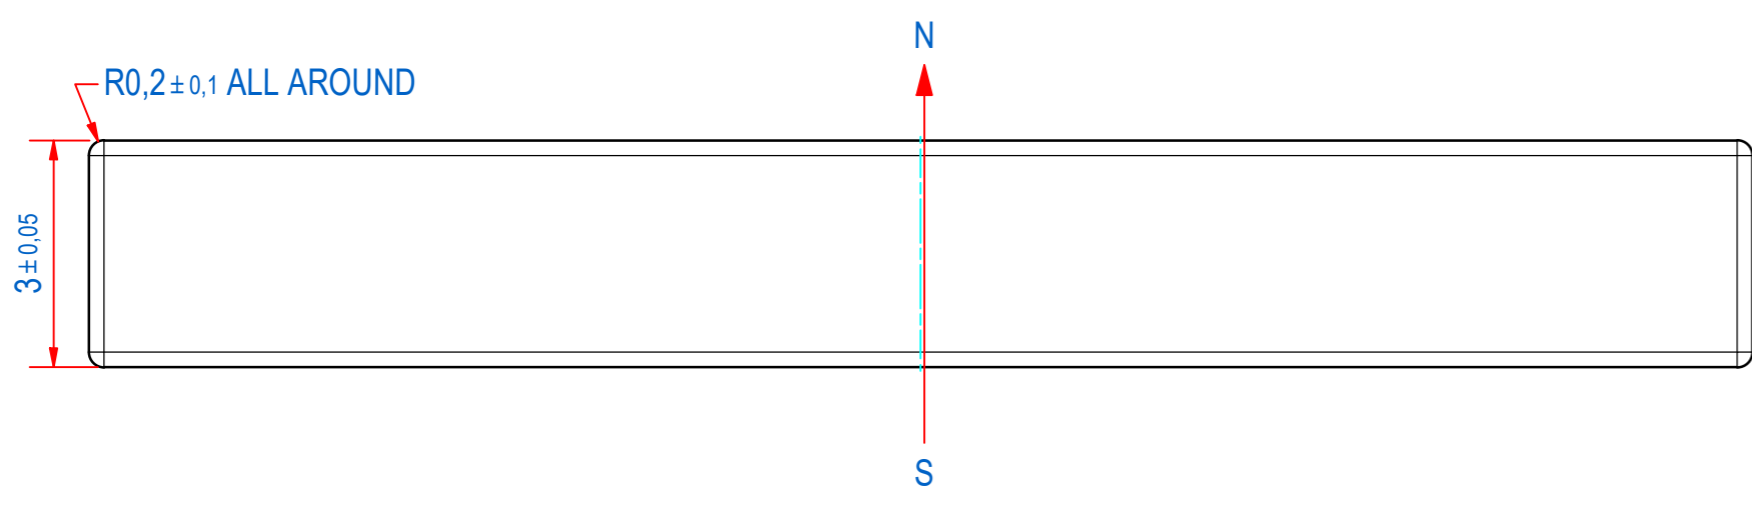

DOC.NR.	REV	DATE	BY	DESCRIPTION
E0132977	-	16-6-2020	TM	ORIGINAL DRAWING

RAW MAT.	1	Quantity	Material Number	Material Description	Length (mm)	Width (mm)	
Sheet:	A2	Extra info:	Magnet NdFeB N48			General tolerance:	ISO 2768- mK
Drawn:	TM	Weight (kg):	0,005			Drawn according:	ISO268; ISO1101; ISO2553
Date:	16-6-2020	Source:	NBL030			Status:	Standard
Spare part:	False	Quick search:	NBL030			Customer reference number:	
Description:				M-B-N48-B1-22x10x3-NN		Document number:	E0132977
						Doc.Rev:	-
						Part number:	E0132977
						Rev:	-