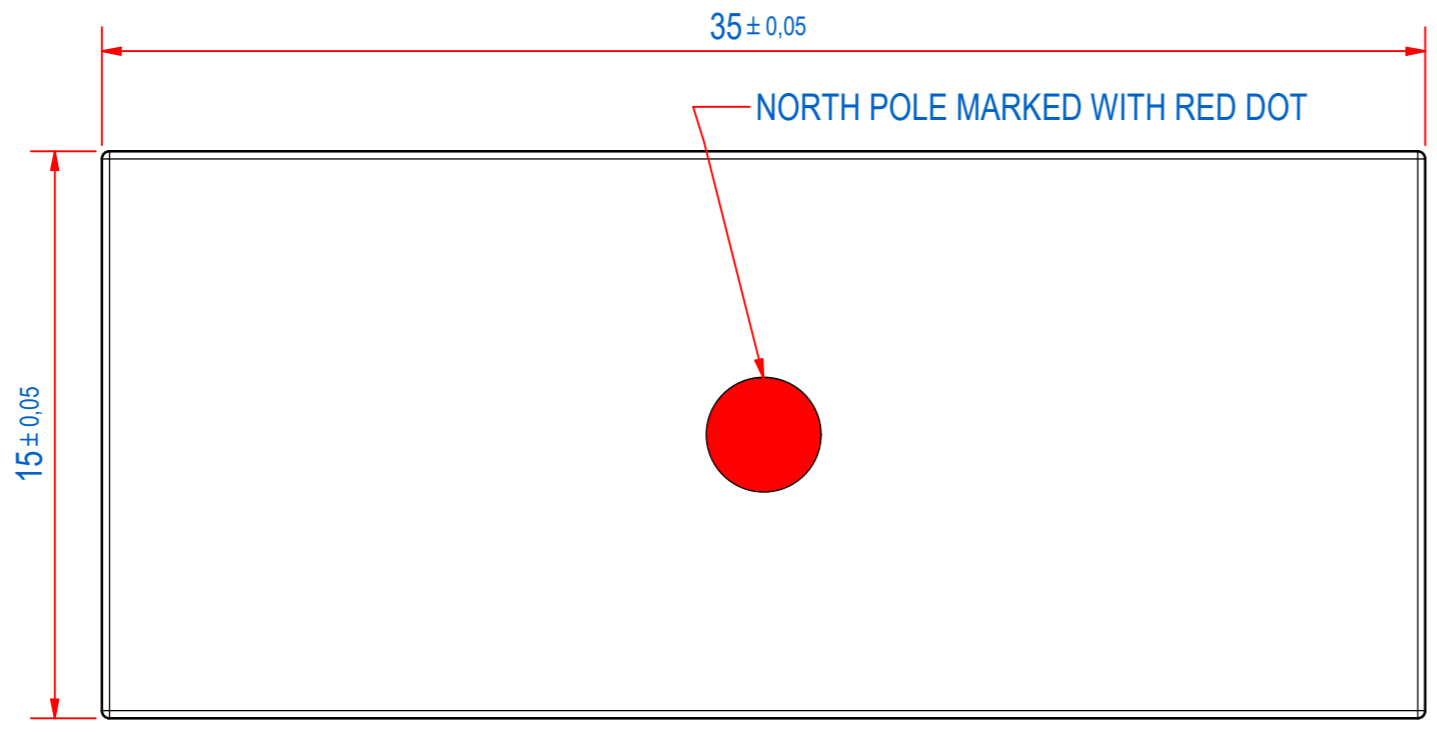

DOC.NR.	REV	DATE	BY	DESCRIPTION
E0133004	-	16-6-2020	TM	ORIGINAL DRAWING

RAW MAT.	1	Material Number	Material Description	Length (mm)	Width (mm)
Quantity					
Sheet:	A2	Extra info:	Magnet NdFeB N48	General tolerance:	ISO 2768 - mK
Drawn:	TM	Weight (kg):	0,024	Drawn according:	ISO 268; ISO 1101; ISO 2553
Date:	16-6-2020			Status:	Standard
Spare part:	False			Customer reference number:	
Quick search:	NBL060	 <small>© All rights reserved. Reproduction is not permitted without written permission of GOUDSMIT Magnetic Systems BV</small>		Document number:	E0133004
Description:	M-B-N48-B1-35x15x6-NN			Part number:	E0133004
				Rev:	-