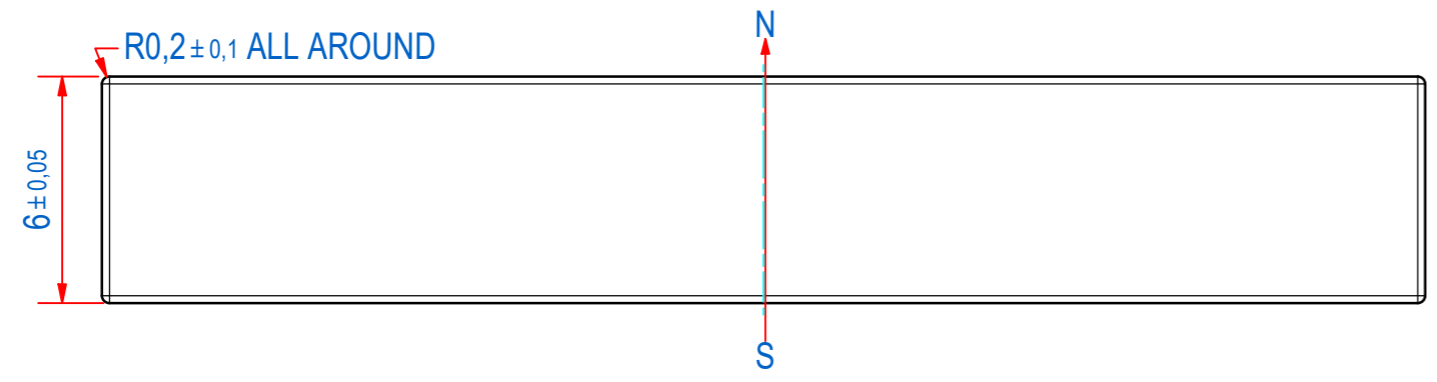

DOC.NR.	REV	DATE	BY	DESCRIPTION
E0133004	-	16-6-2020	TM	ORIGINAL DRAWING

RAW MAT.	1	Material Number	Material Description	Length (mm)	Width (mm)
Quantity					
Sheet:	A2	Extra info:	Magnet NdFeB N48	General tolerance:	ISO 2768 - mK
Drawn:	TM	Weight (kg):	0,024	Drawn according:	ISO 268; ISO 1101; ISO 2553
Date:	16-6-2020			Status:	Standard
Spare part:	False			Customer reference number:	
Quick search:	NBL060	 <small>© All rights reserved. Reproduction is not permitted without written permission of GOUDSMIT Magnetic Systems BV</small>		Document number:	E0133004
Description:	M-B-N48-B1-35x15x6-NN			Part number:	E0133004
				Rev:	-