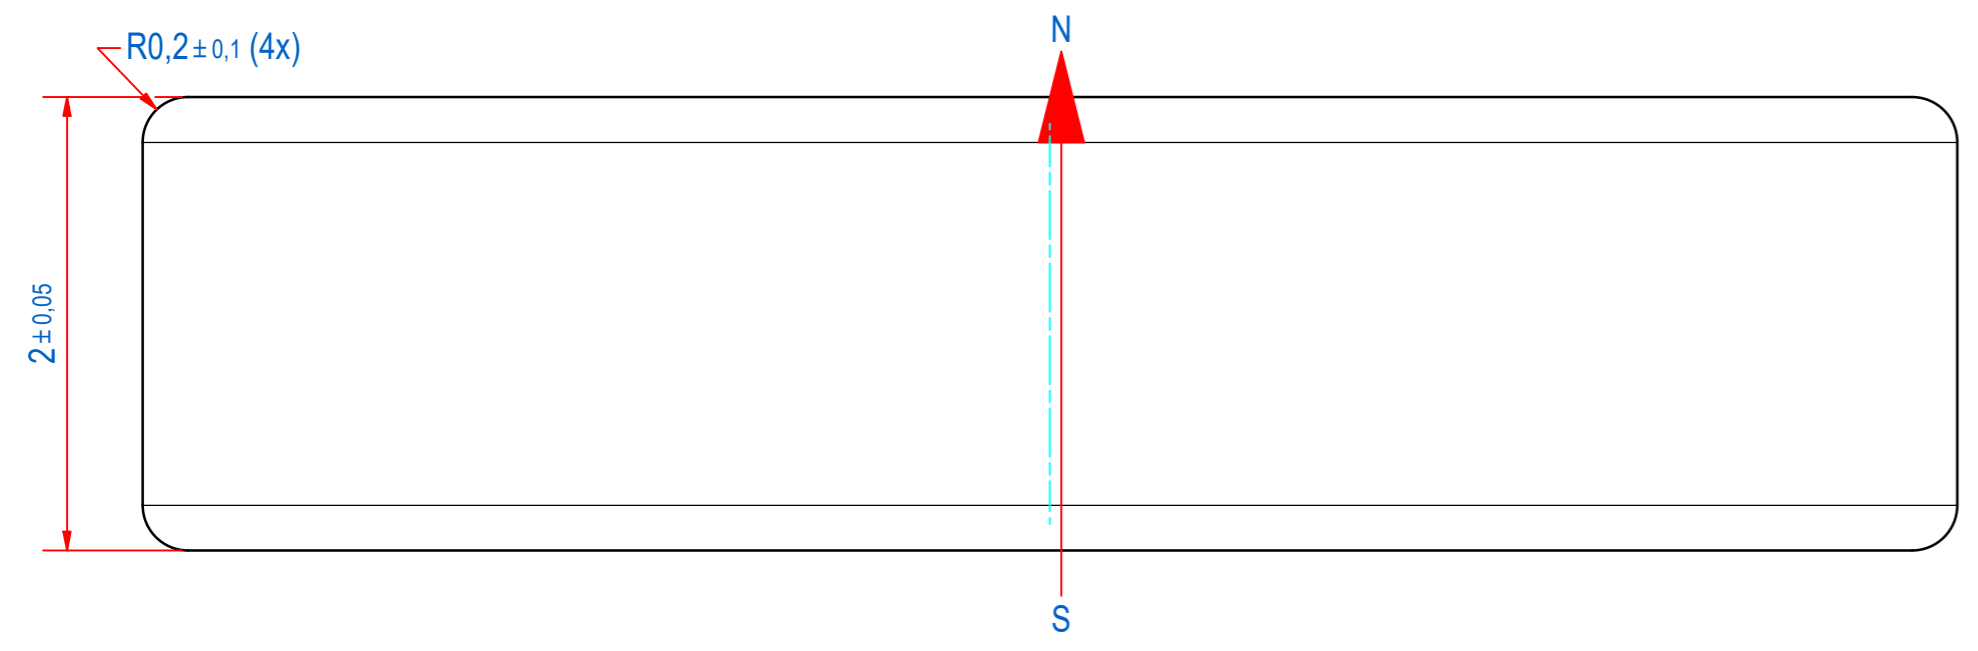

DOC.NR.	REV	DATE	BY	DESCRIPTION
E0133017	-	16-6-2020	TM	ORIGINAL DRAWING

RAW MAT.	Quantity	Material Number	Material Description	Length (mm)	Width (mm)
1					
Sheet: <b>A2</b>	Extra info: <b>Magnet NdFeB N48</b>		General tolerance: <b>ISO 2768- mK</b>		
Drawn: <b>TM</b>	Weight (kg): <b>0,001</b>		Drawn according: <b>ISO268; ISO1101; ISO2553</b>		
Date: <b>16-6-2020</b>			Status: <b>Standard</b>		
Spare part: <b>False</b>			Customer reference number:		
Quick search: <b>NR1020</b>	© All rights reserved. Reproduction is not permitted without written permission of GOUDSMIT Magnetic Systems BV		Document number: <b>E0133017</b>		Doc.Rev: <b>-</b>
Description: <b>M-R-N48-A1-D8xd3x2-NN</b>	Part number: <b>E0133017</b>		Rev: <b>-</b>		