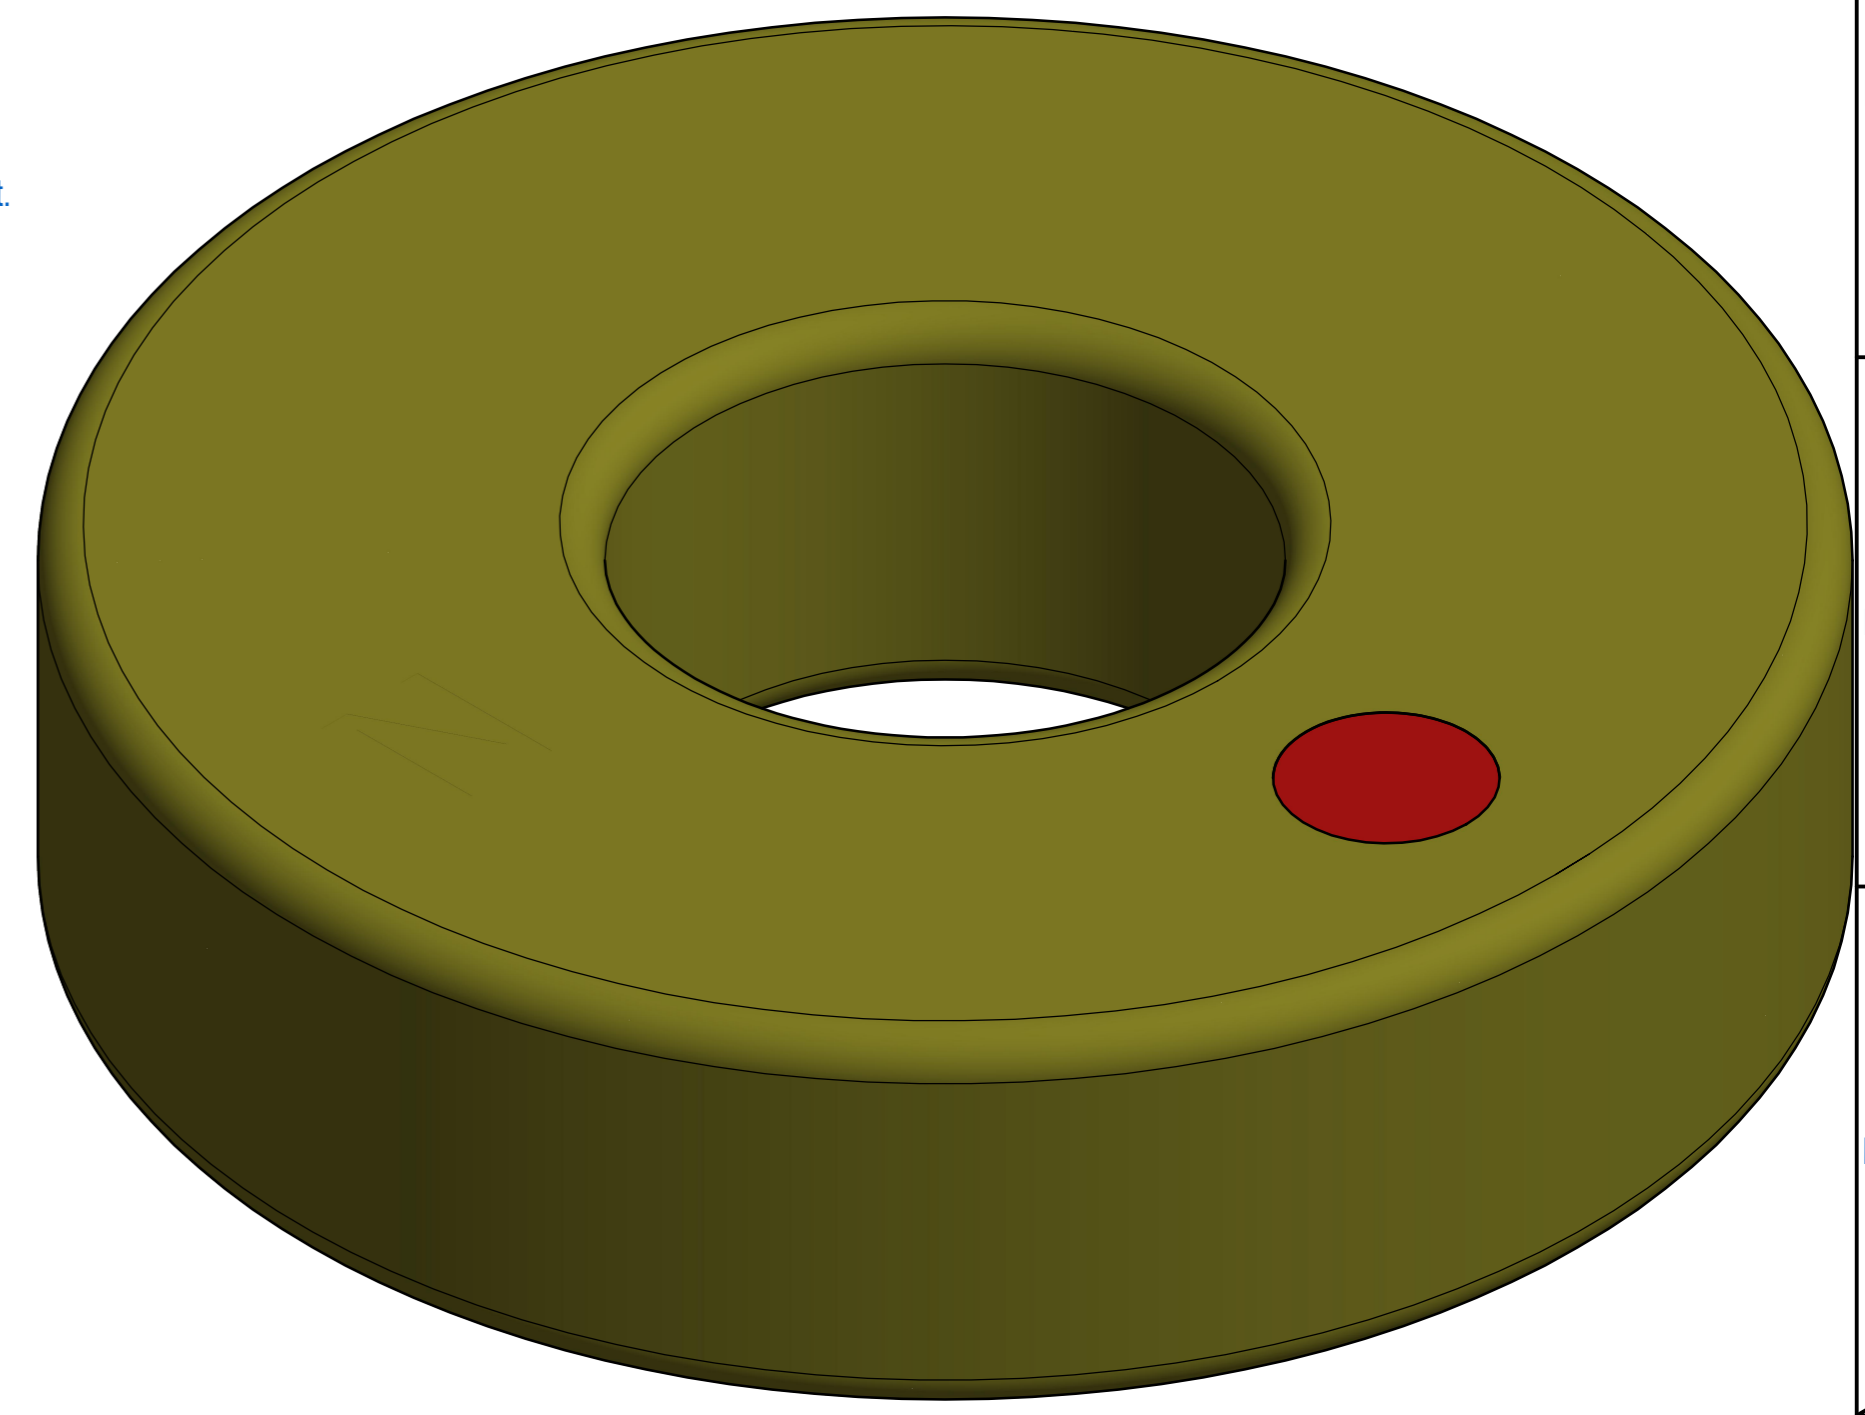

DOC.NR.	REV	DATE	BY	DESCRIPTION
E0133017	-	16-6-2020	TM	ORIGINAL DRAWING

RAW MAT.	Quantity	Material Number	Material Description	Length (mm)	Width (mm)
1					
Sheet: <b>A2</b>	Extra info: <b>Magnet NdFeB N48</b>		General tolerance: <b>ISO 2768- mK</b>		
Drawn: <b>TM</b>	Weight (kg): <b>0,001</b>		Drawn according: <b>ISO268; ISO1101; ISO2553</b>		
Date: <b>16-6-2020</b>			Status: <b>Standard</b>		
Spare part: <b>False</b>			Customer reference number:		
Quick search: <b>NR1020</b>	© All rights reserved. Reproduction is not permitted without written permission of GOUDSMIT Magnetic Systems BV		Document number: <b>E0133017</b>		Doc.Rev: <b>-</b>
Description: <b>M-R-N48-A1-D8xd3x2-NN</b>	Part number: <b>E0133017</b>		Rev: <b>-</b>		