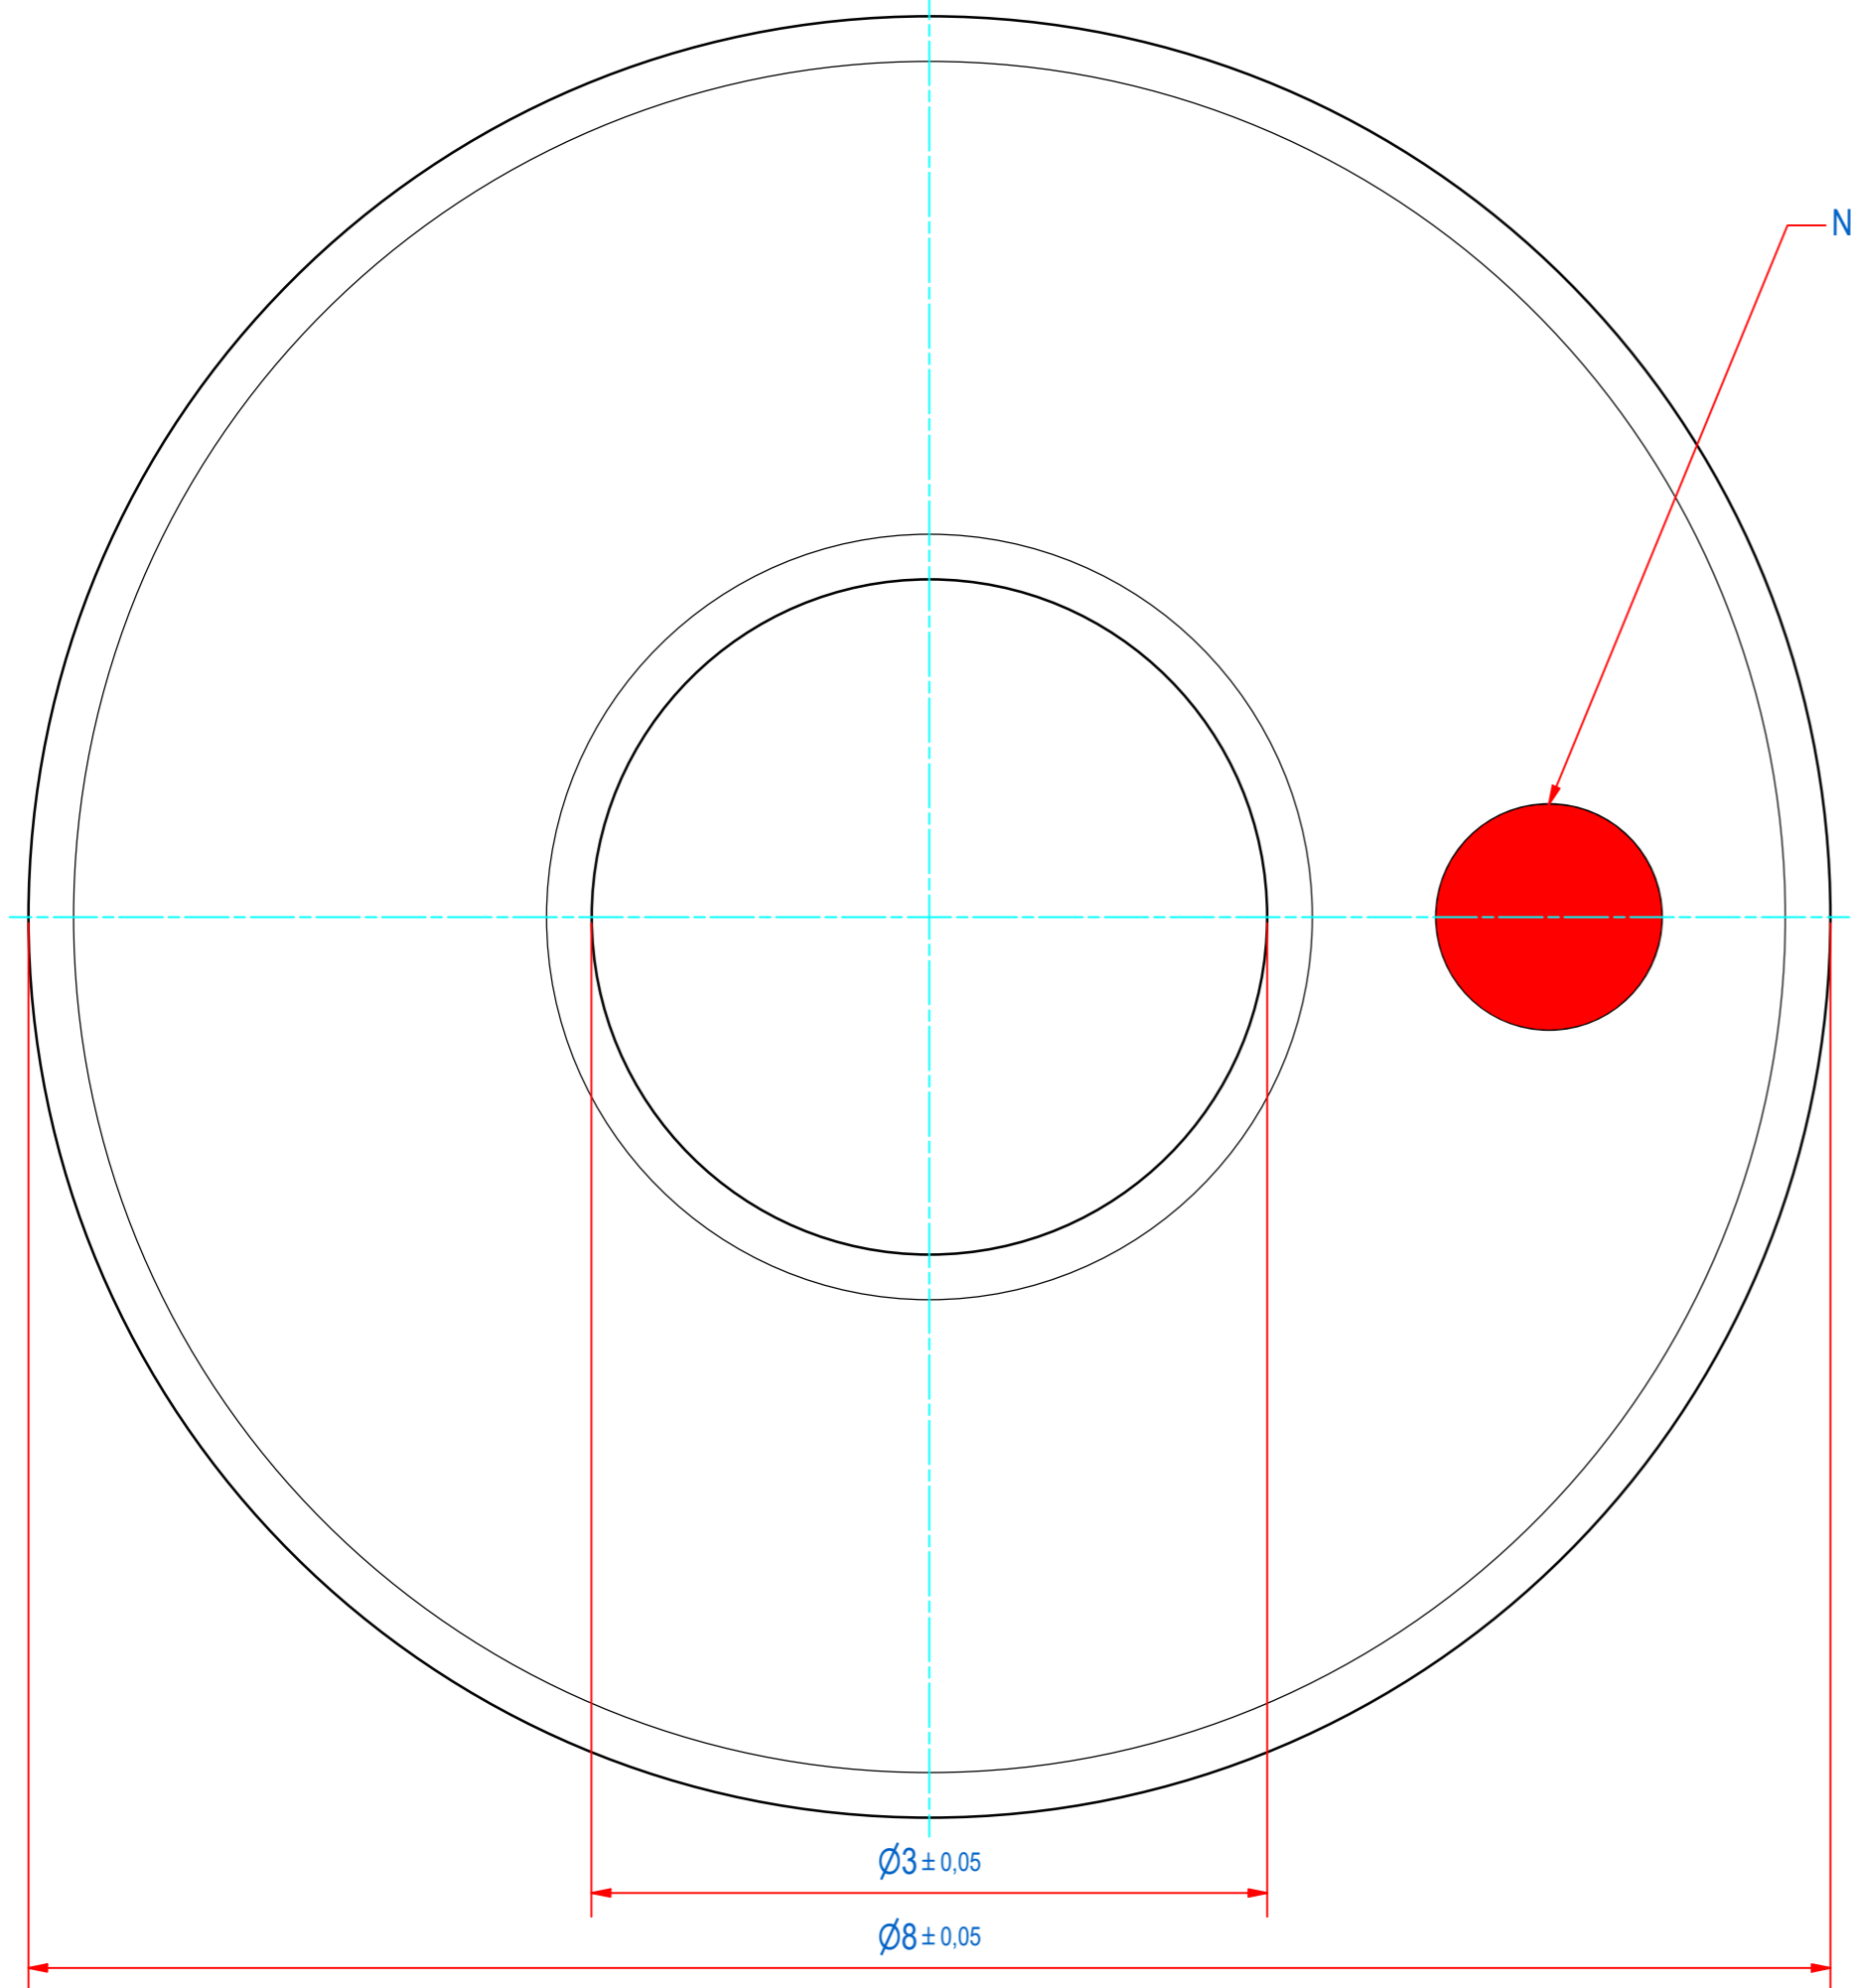

DOC.NR.	REV	DATE	BY	DESCRIPTION
E0133017	-	16-6-2020	TM	ORIGINAL DRAWING

RAW MAT.	Quantity	Material Number	Material Description	Length (mm)	Width (mm)
1					
Sheet: <b>A2</b>	Extra info: <b>Magnet NdFeB N48</b>		General tolerance: <b>ISO 2768- mK</b>		
Drawn: <b>TM</b>	Weight (kg): <b>0,001</b>		Drawn according: <b>ISO268; ISO1101; ISO2553</b>		
Date: <b>16-6-2020</b>			Status: <b>Standard</b>		
Spare part: <b>False</b>			Customer reference number:		
Quick search: <b>NR1020</b>	© All rights reserved. Reproduction is not permitted without written permission of GOUDSMIT Magnetic Systems BV		Document number: <b>E0133017</b>		Doc.Rev: <b>-</b>
Description: <b>M-R-N48-A1-D8xd3x2-NN</b>	Part number: <b>E0133017</b>		Rev: <b>-</b>		