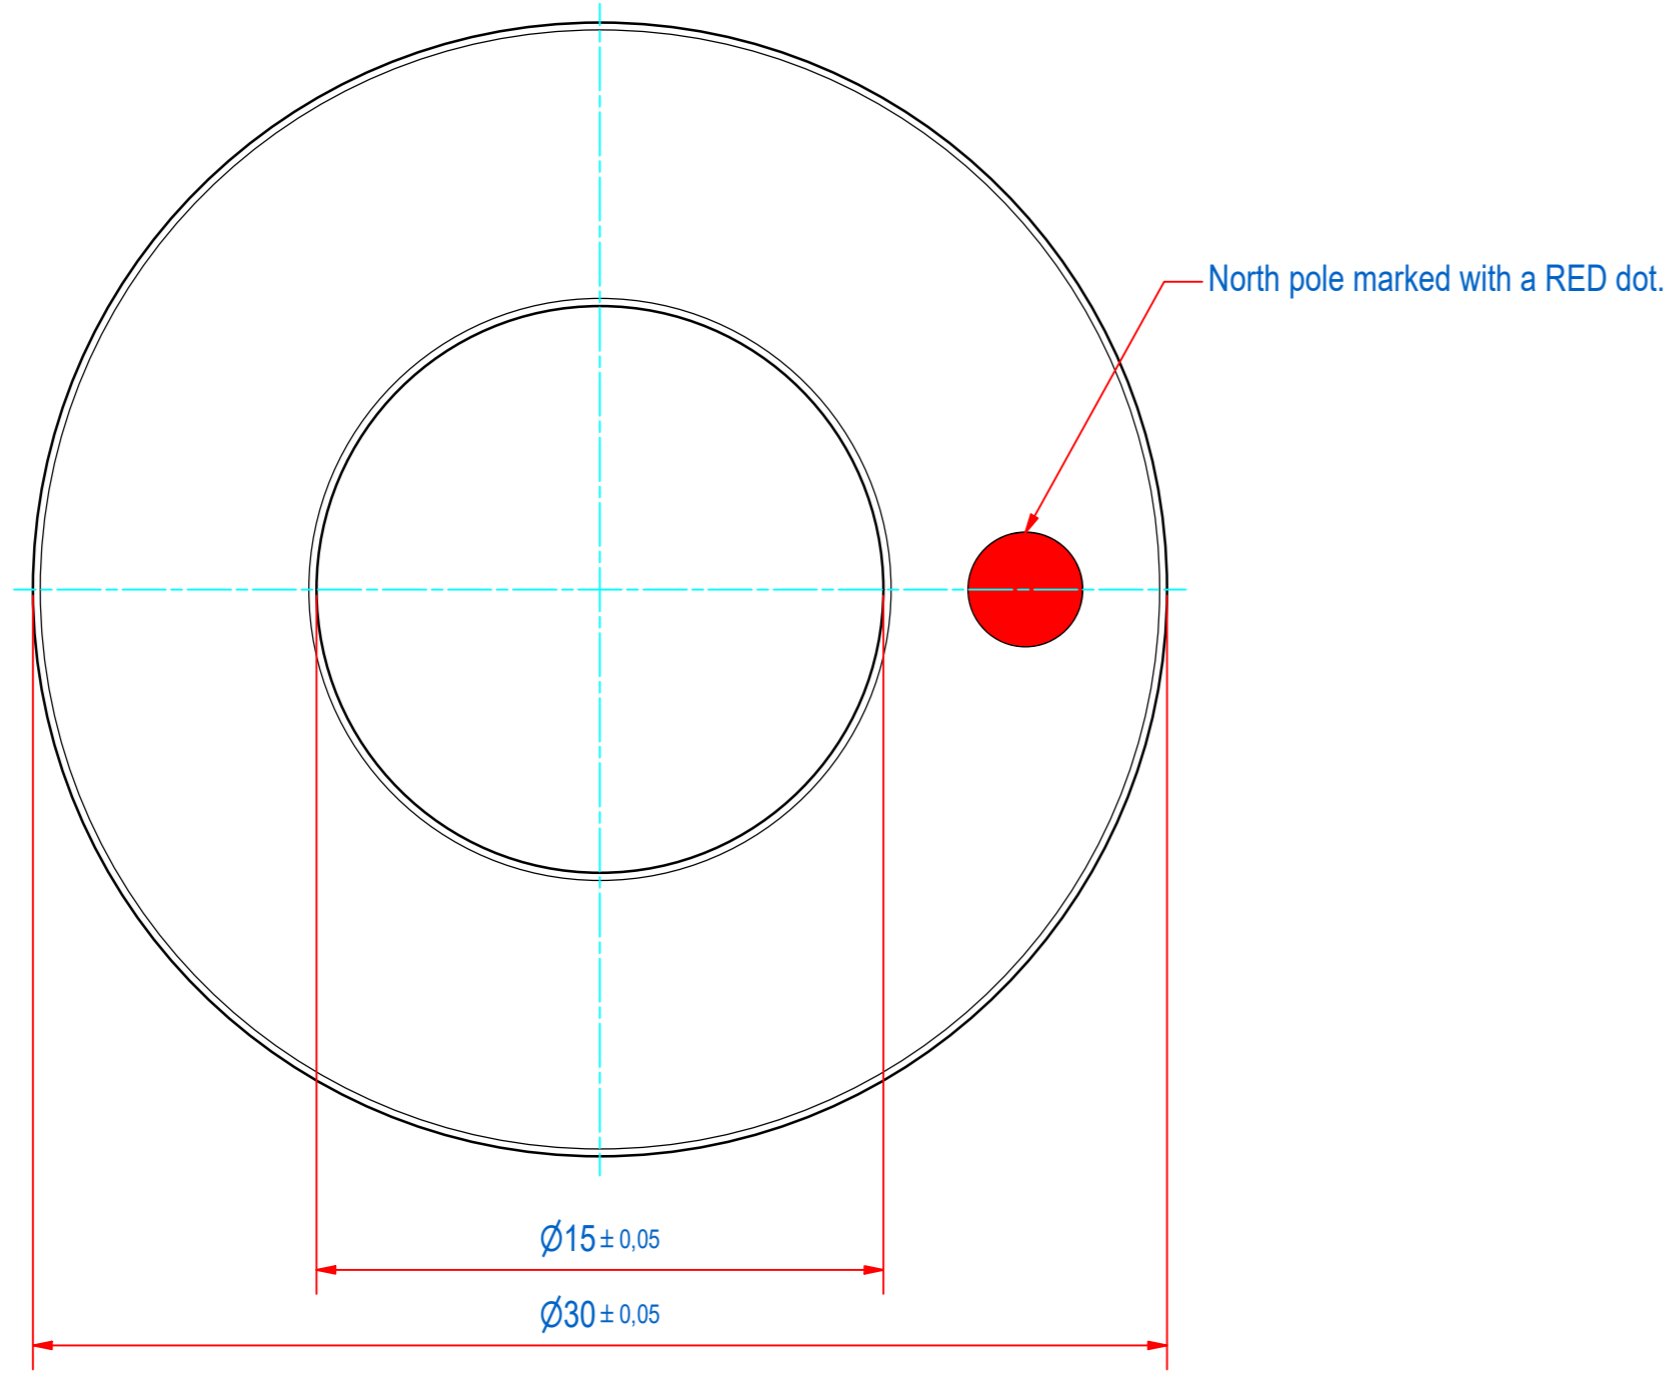

DOC.NR.	REV	DATE	BY	DESCRIPTION
E0133024	-	16-6-2020	TM	ORIGINAL DRAWING

RAW MAT.	Quantity	Material Number	Material Description	Length (mm)	Width (mm)
1					
Sheet: A2		Extra info: Magnet NdFeB N48		General tolerance: ISO 2768- mK	
Drawn: TM		Weight (kg): 0,032		Drawn according: ISO268; ISO1101; ISO2553	
Date: 16-6-2020				Status: Standard	
Spare part: False				Customer reference number:	
Quick search: NR1080		© All rights reserved. Reproduction is not permitted without written permission of GOUDSMIT Magnetic Systems BV		Document number: E0133024 Doc.Rev: -	
Description: M-R-N48-A1-D30xd15x8-NN				Part number: E0133024 Rev: -	