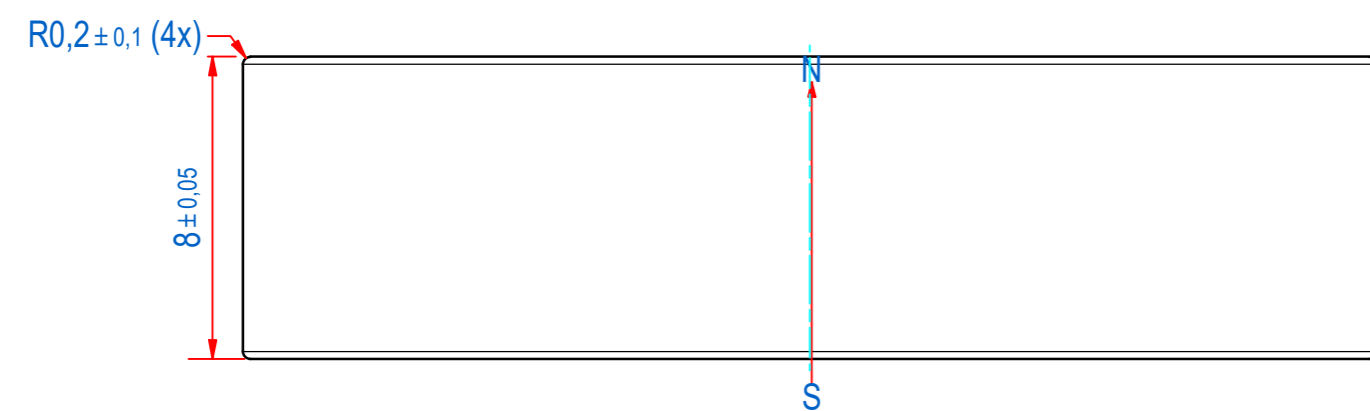

DOC.NR.	REV	DATE	BY	DESCRIPTION
E0133024	-	16-6-2020	TM	ORIGINAL DRAWING

RAW MAT.	Quantity	Material Number	Material Description	Length (mm)	Width (mm)
1					
Sheet: A2		Extra info: Magnet NdFeB N48		General tolerance: ISO 2768- mK	
Drawn: TM		Weight (kg): 0,032		Drawn according: ISO268; ISO1101; ISO2553	
Date: 16-6-2020				Status: Standard	
Spare part: False				Customer reference number:	
Quick search: NR1080		© All rights reserved. Reproduction is not permitted without written permission of GOUDSMIT Magnetic Systems BV		Document number: E0133024 Doc.Rev: -	
Description: M-R-N48-A1-D30xd15x8-NN				Part number: E0133024 Rev: -	