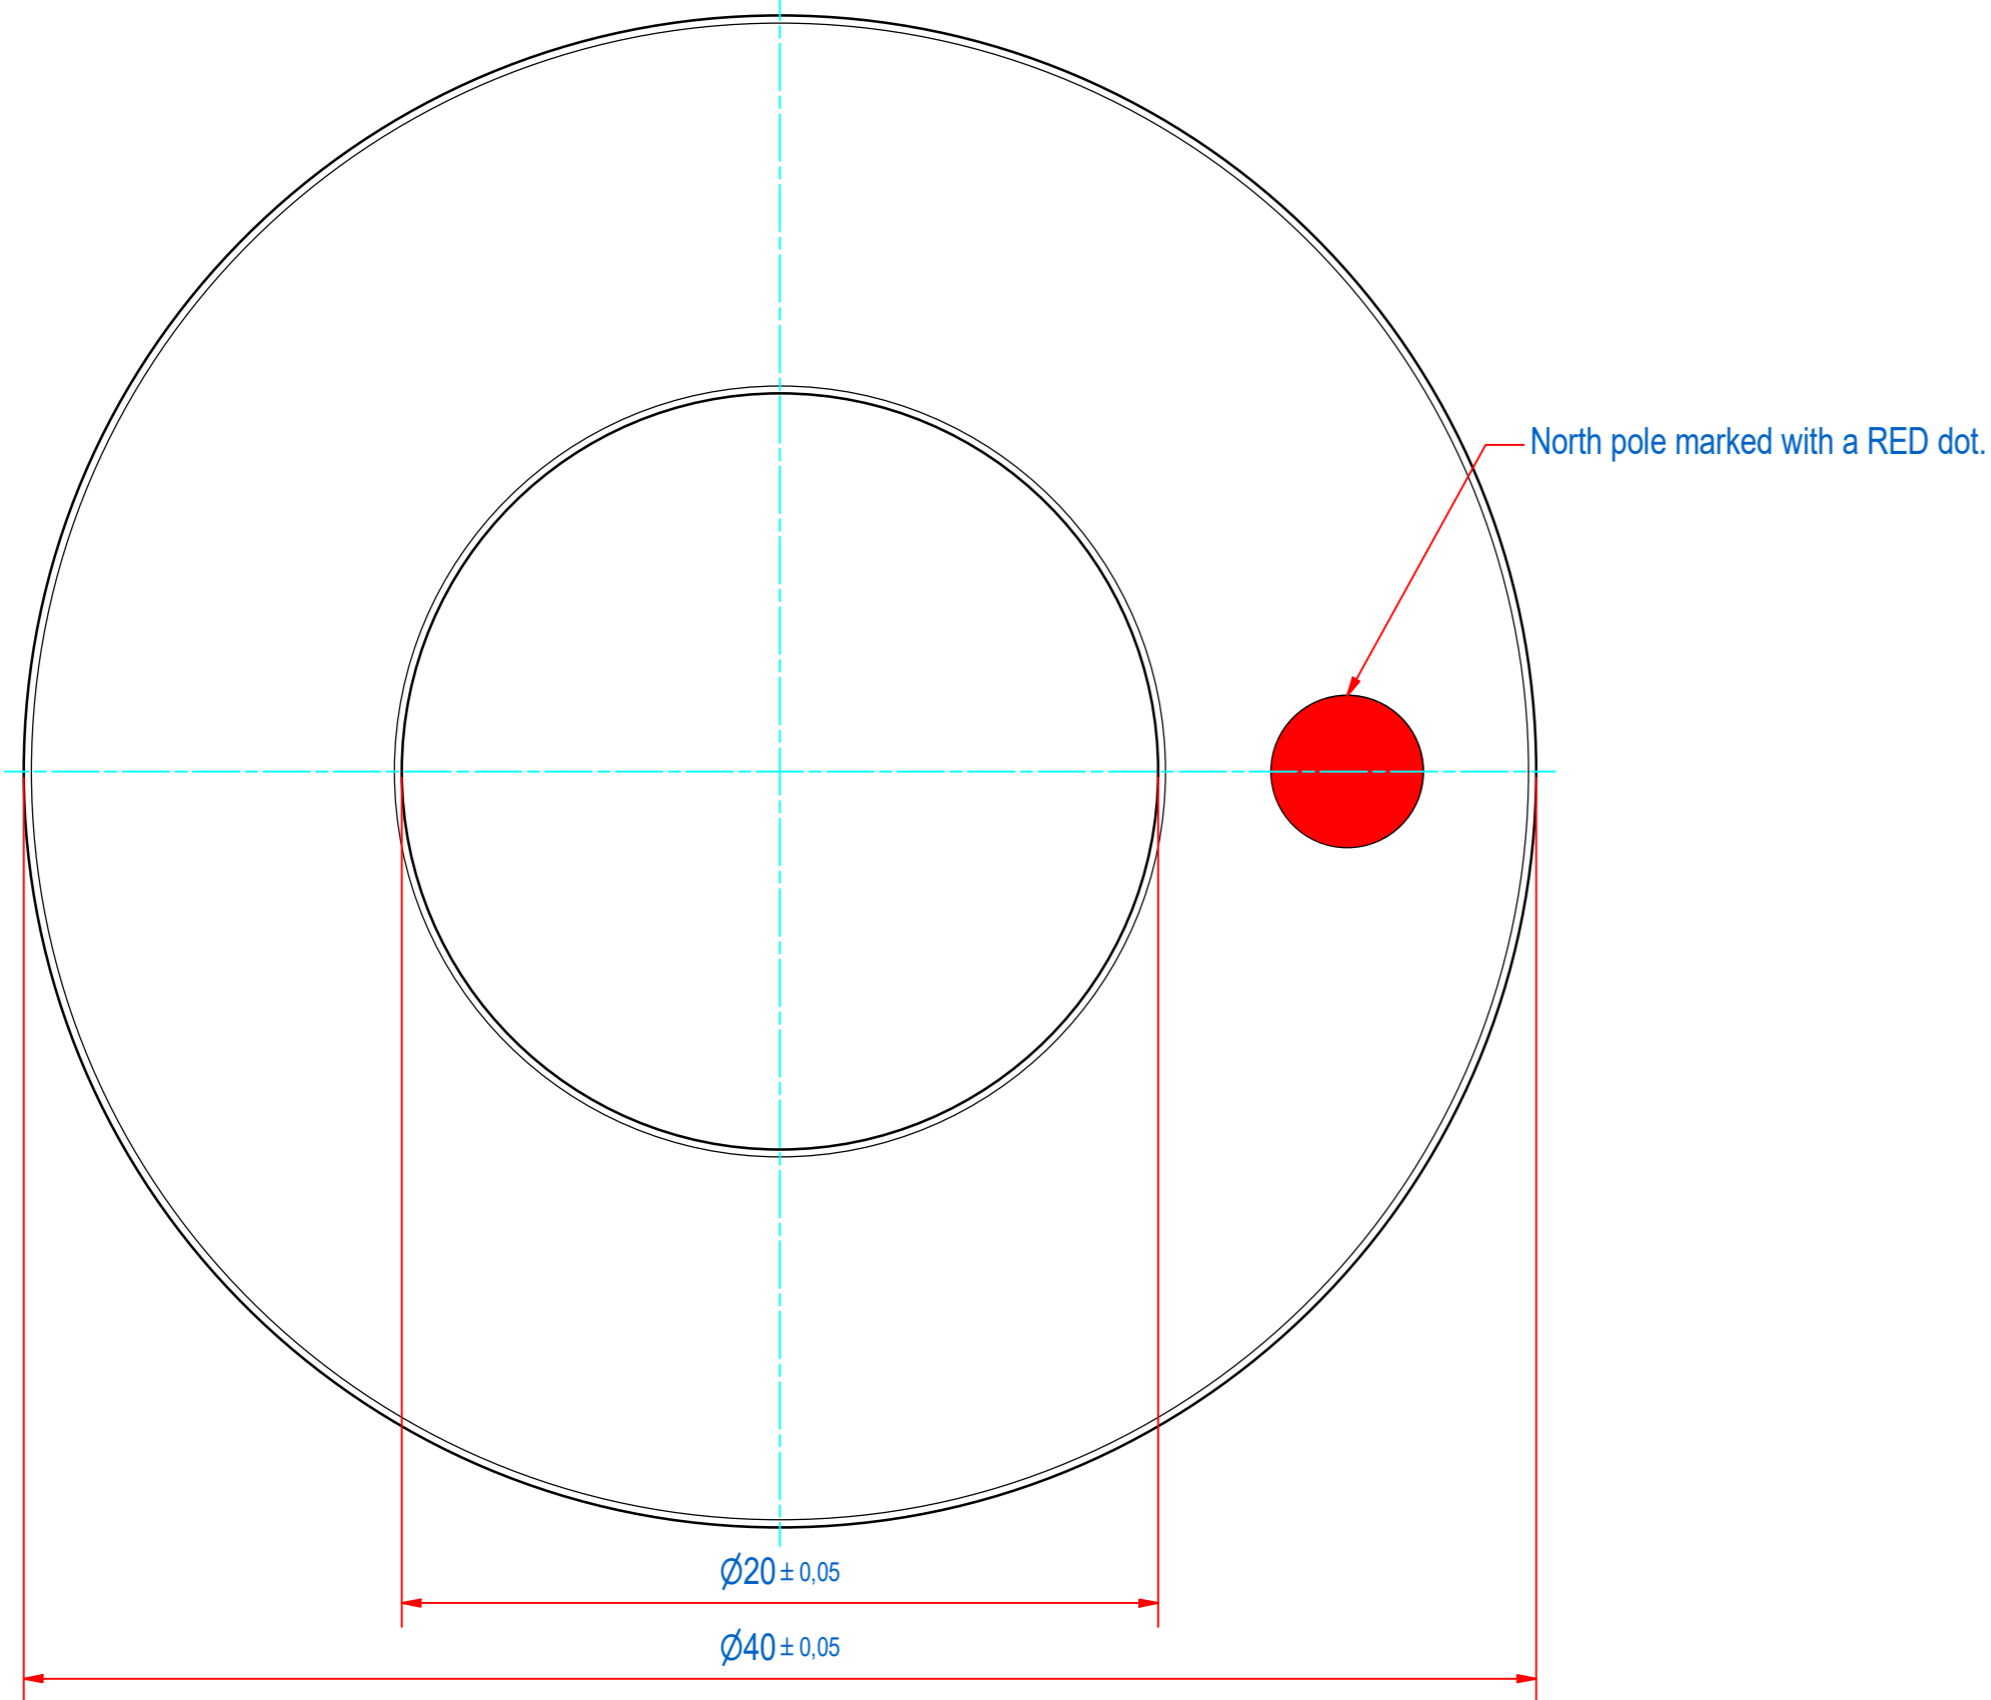

DOC.NR.	REV	DATE	BY	DESCRIPTION
E0133027	-	16-6-2020	TM	ORIGINAL DRAWING

RAW MAT.	Quantity	Material Number	Material Description	Length (mm)	Width (mm)
1					
Sheet: A2		Extra info: Magnet NdFeB N48		General tolerance: ISO 2768- mK	
Drawn: TM		Weight (kg): 0,085		Drawn according: ISO268; ISO1101; ISO2553	
Date: 16-6-2020		GOUDSMIT MAGNETICS		Status: Released	
Spare part: False				Customer reference number:	
Quick search: NRI120		© All rights reserved. Reproduction is not permitted without written permission of GOUDSMIT Magnetic Systems BV		Document number: E0133027 Doc.Rev: -	
Description: M-R-N48-A1-D40xd20x12-NN				Part number: E0133027 Rev: -	