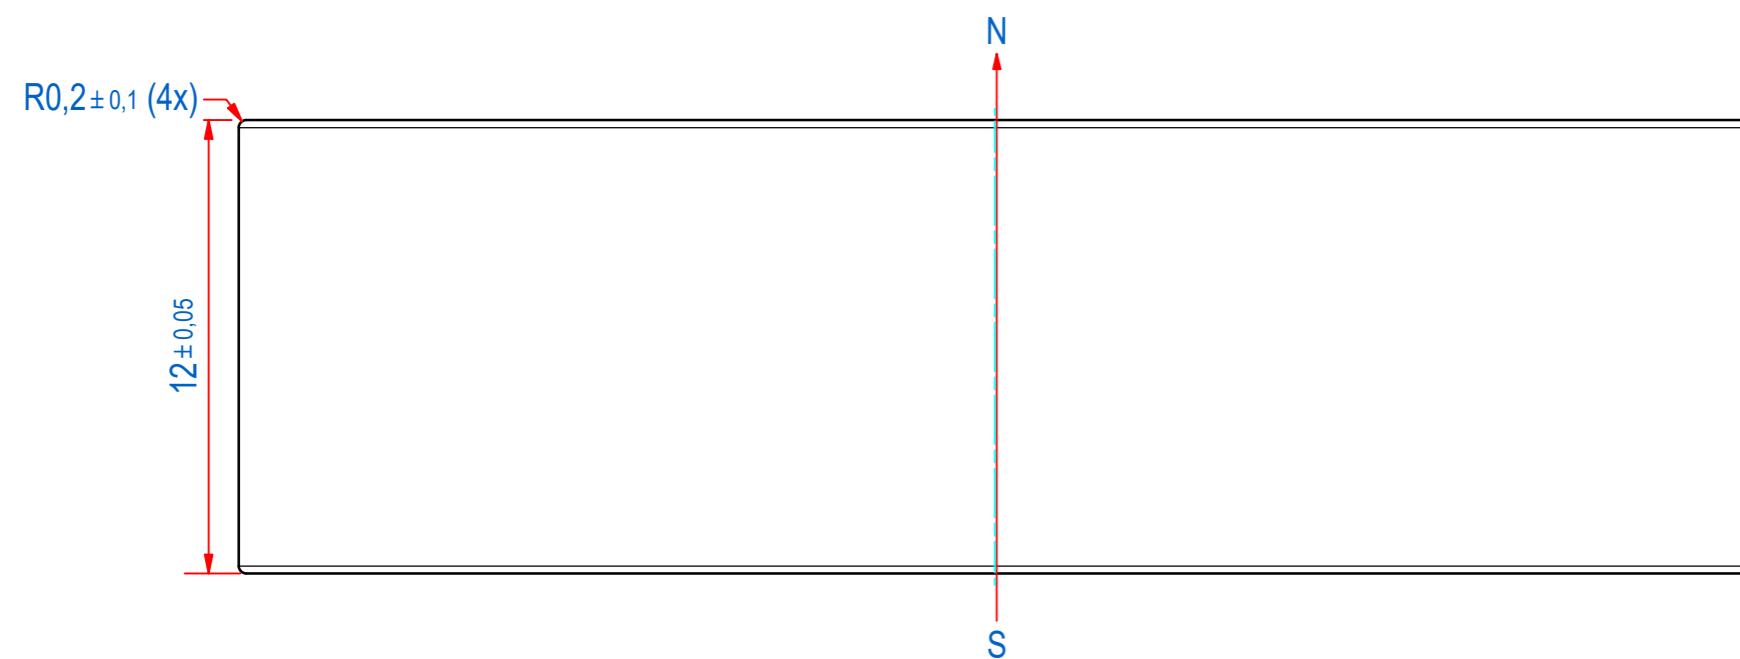

DOC.NR.	REV	DATE	BY	DESCRIPTION
E0133027	-	16-6-2020	TM	ORIGINAL DRAWING

RAW MAT.	Quantity	Material Number	Material Description	Length (mm)	Width (mm)
1					
Sheet: A2		Extra info: Magnet NdFeB N48		General tolerance: ISO 2768- mK	
Drawn: TM		Weight (kg): 0,085		Drawn according: ISO268; ISO1101; ISO2553	
Date: 16-6-2020		GOUDSMIT MAGNETICS		Status: Released	
Spare part: False				Customer reference number:	
Quick search: NRI120		© All rights reserved. Reproduction is not permitted without written permission of GOUDSMIT Magnetic Systems BV		Document number: E0133027 Doc.Rev: -	
Description: M-R-N48-A1-D40xd20x12-NN				Part number: E0133027 Rev: -	