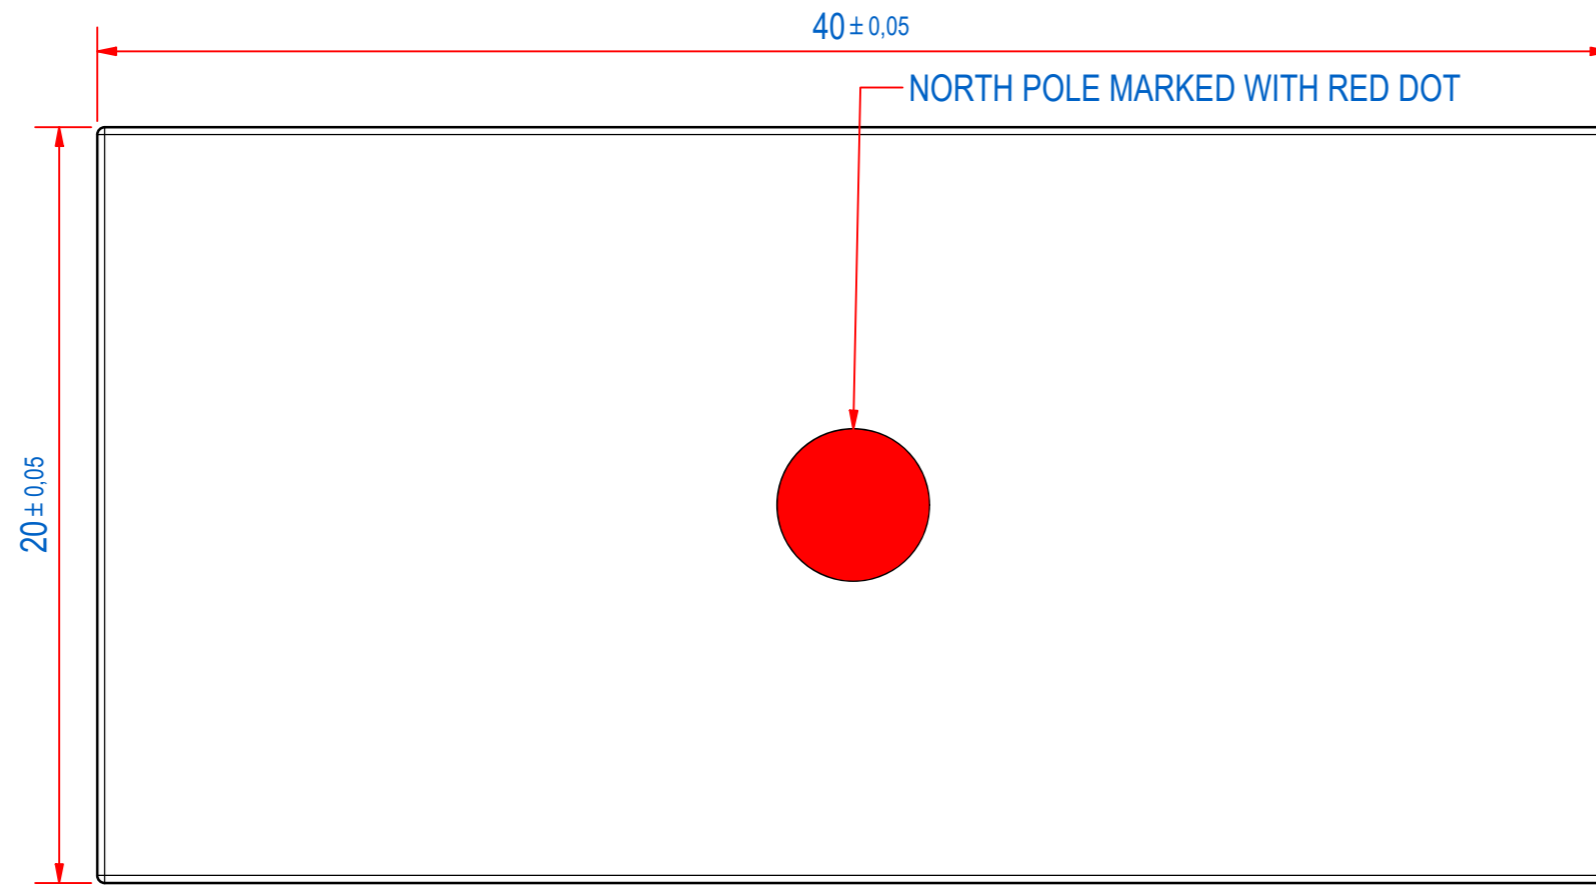

DOC.NR.	REV	DATE	BY	DESCRIPTION
E0133110	-	18-6-2020	TM	ORIGINAL DRAWING

RAW MAT.	Quantity: 1	Material Number	Material Description	Length (mm)	Width (mm)
Sheet:	A2	Extra info:	Magnet NdFeB N48	General tolerance:	ISO 2768- mK
Drawn:	TM	Weight (kg):	0,060	Drawn according:	ISO268; ISO1101; ISO2553
Date:	18-6-2020	Status:	Standard	Customer reference number:	
Spare part:	False	Quick search:	NBL100	Document number:	E0133110
Description:			M-B-N48-B1-40x20x10-NN	Part number:	E0133110
			<small>© All rights reserved. Reproduction is not permitted without written permission of GOUDSMIT Magnetic Systems BV</small>		