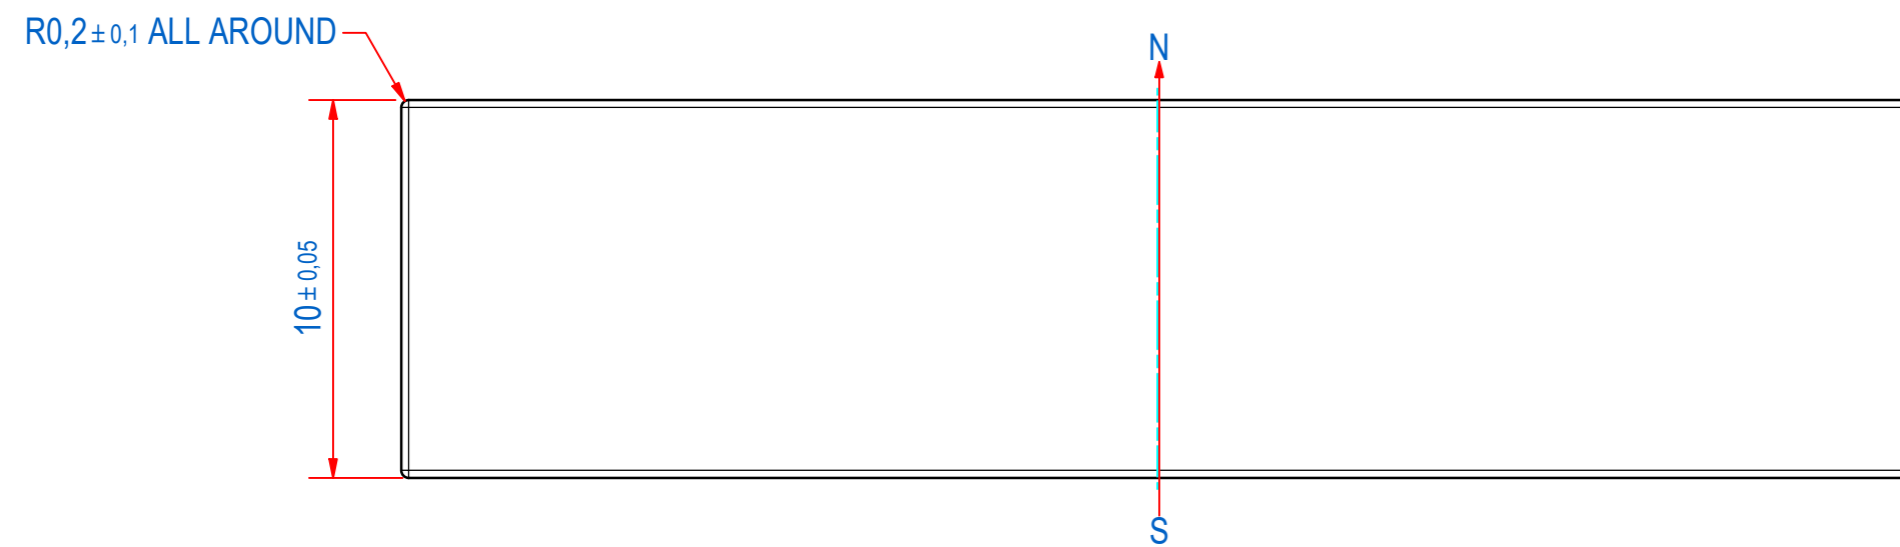

DOC.NR.	REV	DATE	BY	DESCRIPTION
E0133110	-	18-6-2020	TM	ORIGINAL DRAWING

RAW MAT.	Quantity: 1	Material Number	Material Description	Length (mm)	Width (mm)
Sheet:	A2	Extra info:	Magnet NdFeB N48	General tolerance:	ISO 2768- mK
Drawn:	TM	Weight (kg):	0,060	Drawn according:	ISO268; ISO1101; ISO2553
Date:	18-6-2020	Status:	Standard	Customer reference number:	
Spare part:	False	Quick search:	NBL100	Document number:	E0133110
Description:			M-B-N48-B1-40x20x10-NN	Part number:	E0133110
			<small>© All rights reserved. Reproduction is not permitted without written permission of GOUDSMIT Magnetic Systems BV</small>		