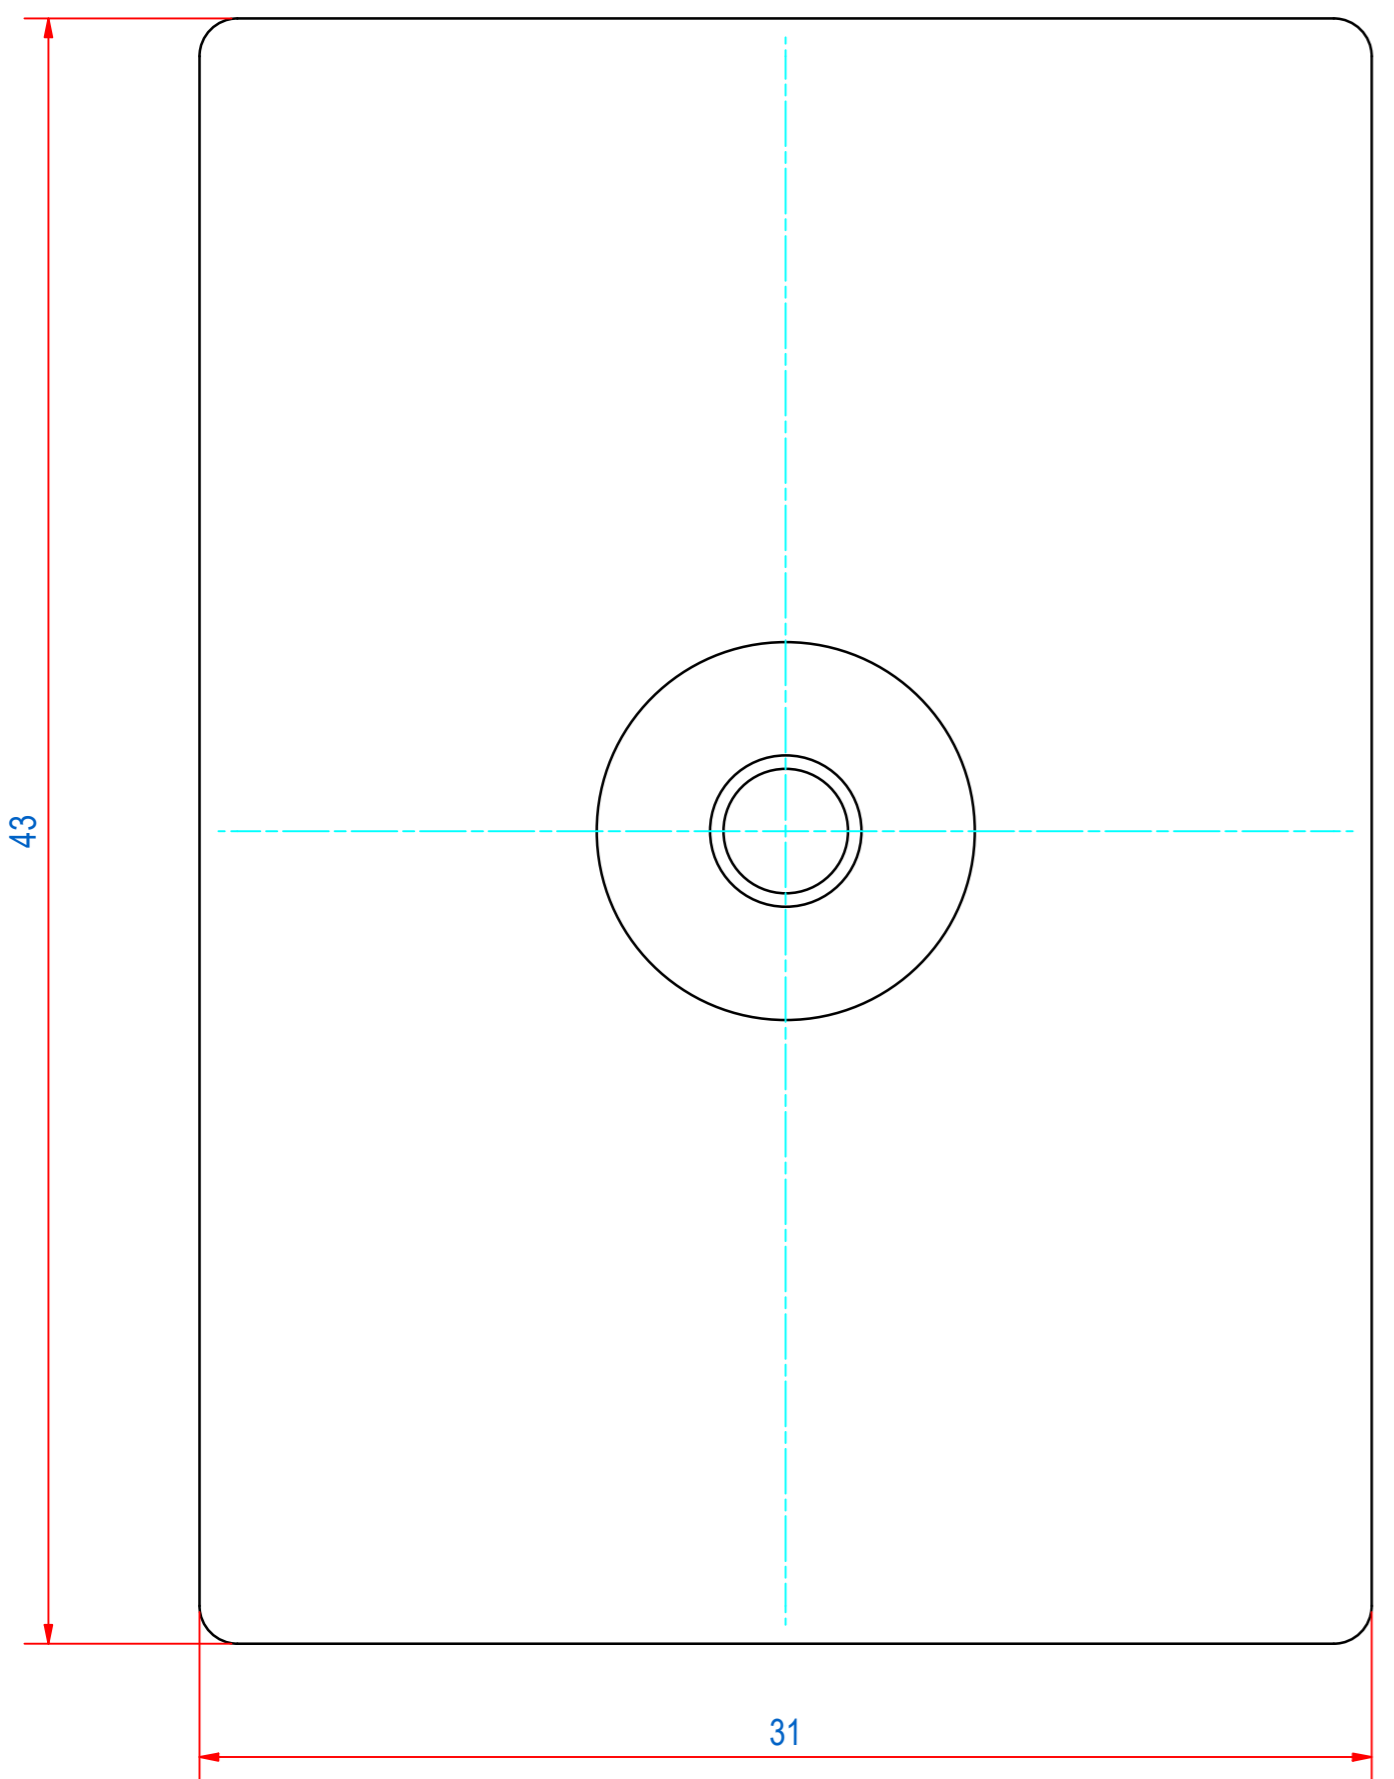

DOC.NR.	REV	DATE	BY	DESCRIPTION
GM17460	-	14-8-2020	TM	ORIGINAL DRAWING

RAW MAT.	Quantity	Material Number	Material Description	Length (mm)	Width (mm)
1					
Sheet: A2		Extra info: POT MAGNET NdFeB RUBBER COATED		General tolerance: ISO 2768 - mK	
Drawn: TM		Weight (kg): 0,011		Drawn according: ISO268; ISO1101; ISO2553	
Date: 20-7-2020				Status: Standard	
Spare part: False				Customer reference number:	
Quick search: POTGM		© All rights reserved. Reproduction is not permitted without written permission of GOUDSMIT Magnetic Systems BV		Document number: GM17460 Doc.Rev: -	
Description: PM-RTI-N-RB-43x31x6.9xM4		Part number: GM17460		Rev: -	