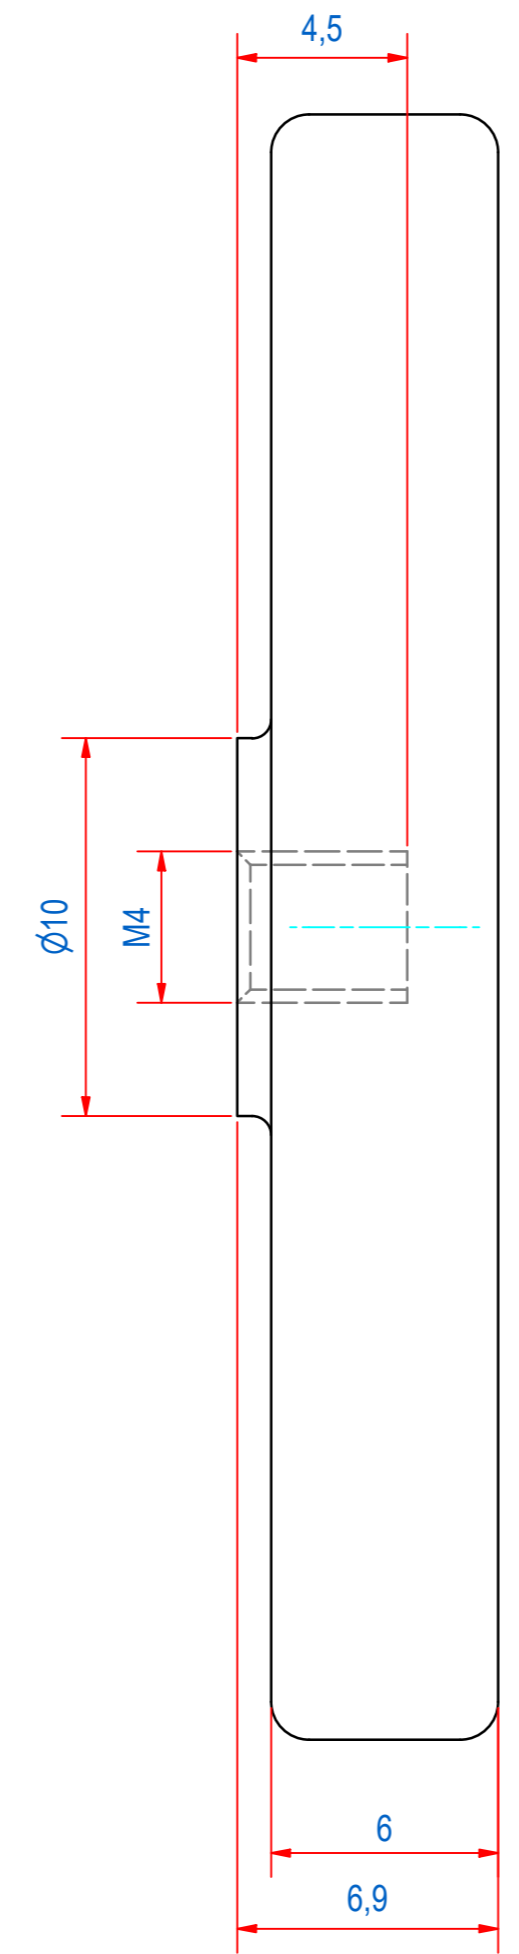

DOC.NR.	REV	DATE	BY	DESCRIPTION
GM17460	-	14-8-2020	TM	ORIGINAL DRAWING

RAW MAT.	Quantity	Material Number	Material Description	Length (mm)	Width (mm)
1					
Sheet: A2		Extra info: POT MAGNET NdFeB RUBBER COATED		General tolerance: ISO 2768 - mK	
Drawn: TM		Weight (kg): 0,011		Drawn according: ISO268; ISO1101; ISO2553	
Date: 20-7-2020				Status: Standard	
Spare part: False				Customer reference number:	
Quick search: POTGM		© All rights reserved. Reproduction is not permitted without written permission of GOUDSMIT Magnetic Systems BV		Document number: GM17460 Doc.Rev: -	
Description: PM-RTI-N-RB-43x31x6.9xM4		Part number: GM17460		Rev: -	