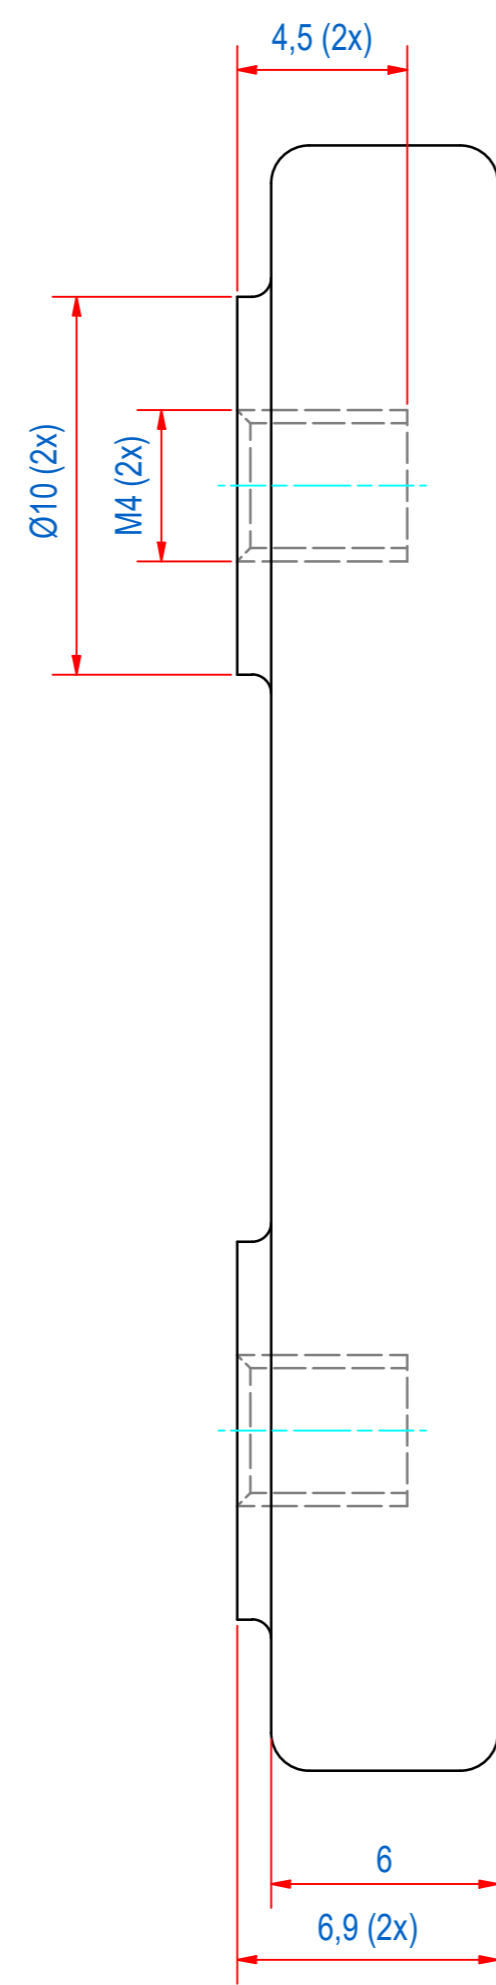

DOC.NR.	REV	DATE	BY	DESCRIPTION
GM17461	-	14-8-2020	TM	ORIGINAL DRAWING

RAW MAT.	Quantity: 1	Material Number	Material Description	Length (mm)	Width (mm)
Sheet:	A2	Extra info:	POT MAGNET NdFeB RUBBER COATED	General tolerance:	ISO 2768- mK
Drawn:	TM	Weight (kg):	0,011	Drawn according:	ISO268; ISO1101; ISO2553
Date:	14-8-2020	Status:	Standard	Customer reference number:	
Spare part:	False	Quick search:	POTGM	Document number:	GM17461
Description:	PM-RTI-N-RB-43x31x6.9x2M4			Part number:	GM17461
<p>© All rights reserved. Reproduction is not permitted without written permission of GOUDSMIT Magnetic Systems BV</p>				Doc.Rev:	-
				Rev:	-