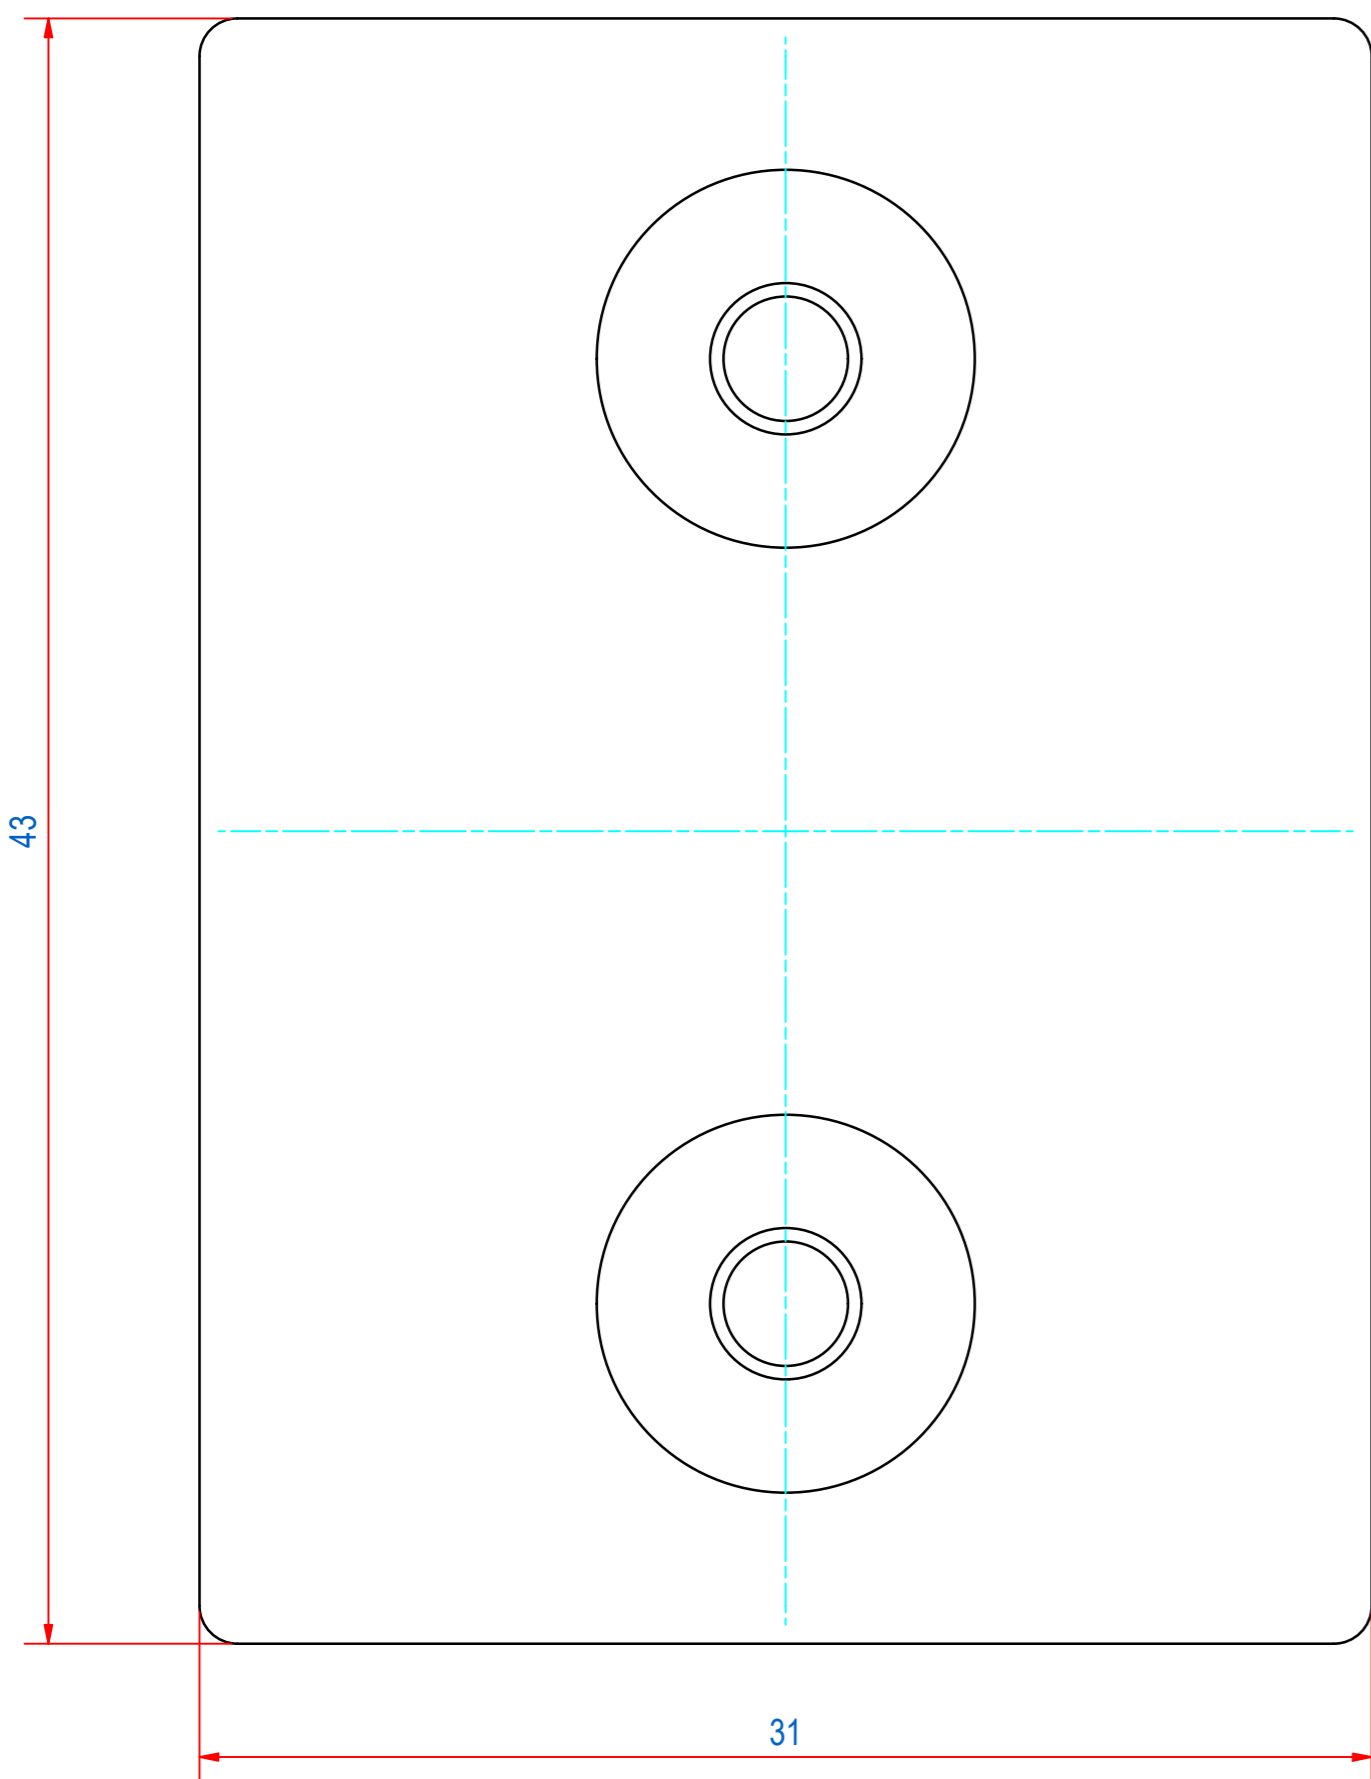

DOC.NR.	REV	DATE	BY	DESCRIPTION
GM17461	-	14-8-2020	TM	ORIGINAL DRAWING

RAW MAT.	Quantity: 1	Material Number	Material Description	Length (mm)	Width (mm)
Sheet:	A2	Extra info:	POT MAGNET NdFeB RUBBER COATED	General tolerance:	ISO 2768- mK
Drawn:	TM	Weight (kg):	0,011	Drawn according:	ISO268; ISO1101; ISO2553
Date:	14-8-2020	Status:	Standard	Customer reference number:	
Spare part:	False	Quick search:	POTGM	Document number:	GM17461
Description:	PM-RTI-N-RB-43x31x6.9x2M4			Part number:	GM17461
<p>© All rights reserved. Reproduction is not permitted without written permission of GOUDSMIT Magnetic Systems BV</p>				Doc.Rev:	-
				Rev:	-