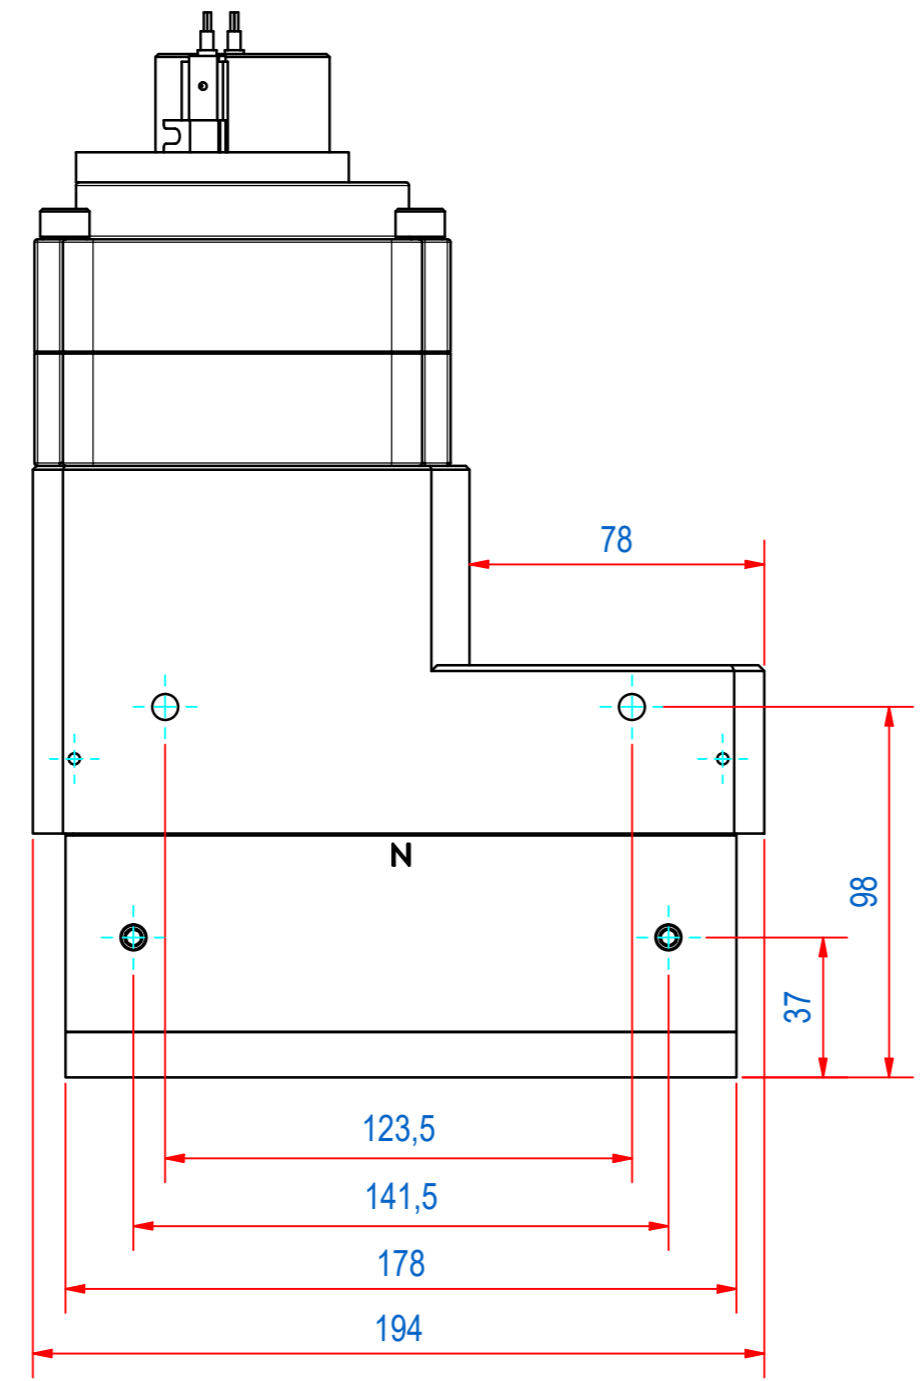

3	DOC.NR.	REV	DATE	BY	2	DESCRIPTION	1
	MS-8140391	-	12-12-2013	BS		ORIGINAL DRAWING	

RAW MAT.	1									
Quantity		Material Number		Material Description		Length (mm)		Width (mm)		
Sheet:	A2	Extra info:			General tolerance:	ISO 2768 - mK				
Drawn:	BS	Weight (kg):	13		Drawn according:	ISO286; ISO1101; ISO2553				
Date:	29-11-2013	Source:	MC-C		Status:	Standard				
Spare part:	False	Quick search:	MS070X2		Customer reference number:					
Description:					HMS-PLAY70x2 MDC-70MM		Document number:	MS-8140391		Doc.Rev:
							Part number:	MS-8140391		Rev:
							© All rights reserved. Reproduction is not permitted without written permission of GOUDSMIT Magnetic Systems BV			