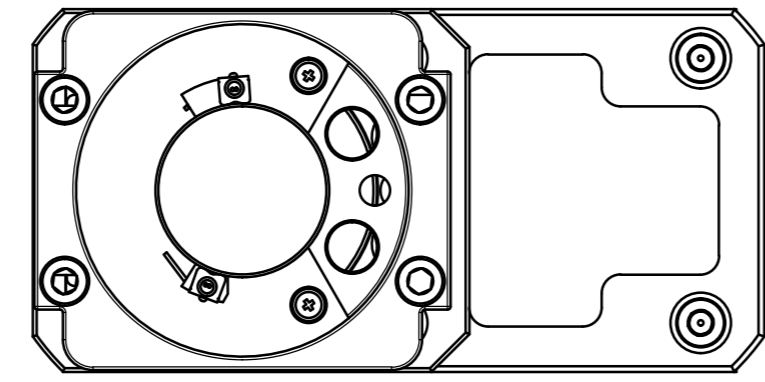

3	DOC.NR.	REV	DATE	BY	2	DESCRIPTION	1
	MS-8140391	-	12-12-2013	BS		ORIGINAL DRAWING	

RAW MAT.	1									
Quantity		Material Number		Material Description		Length (mm)		Width (mm)		
Sheet:	A2	Extra info:			General tolerance:	ISO 2768 - mK				
Drawn:	BS	Weight (kg):	13		Drawn according:	ISO286; ISO1101; ISO2553				
Date:	29-11-2013	Source:	MC-C		Status:	Standard				
Spare part:	False	Quick search:	MS070X2		Customer reference number:					
Description:					HMS-PLAY70x2 MDC-70MM		Document number:	MS-8140391		Doc.Rev:
							Part number:	MS-8140391		Rev:
							© All rights reserved. Reproduction is not permitted without written permission of GOUDSMIT Magnetic Systems BV			