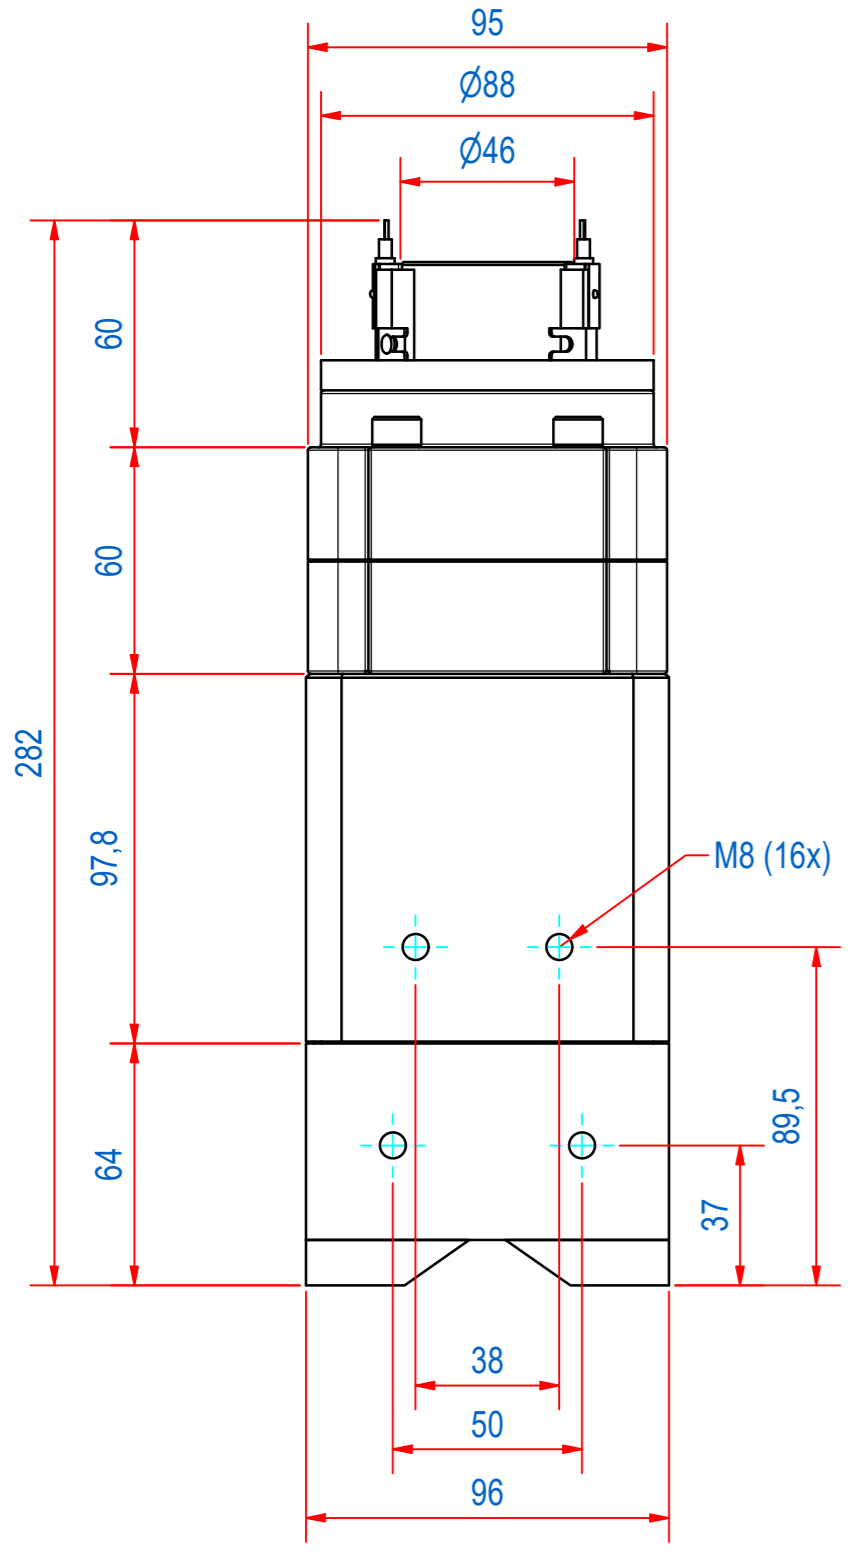

3	DOC.NR.	REV	DATE	BY	2	DESCRIPTION	1
	MS-8140391	-	12-12-2013	BS		ORIGINAL DRAWING	

RAW MAT.	1									
Quantity		Material Number		Material Description		Length (mm)		Width (mm)		
Sheet:	A2	Extra info:			General tolerance:	ISO 2768 - mK				
Drawn:	BS	Weight (kg):	13		Drawn according:	ISO286; ISO1101; ISO2553				
Date:	29-11-2013	Source:	MC-C		Status:	Standard				
Spare part:	False	Quick search:	MS070X2		Customer reference number:					
Description:					HMS-PLAY70x2 MDC-70MM		Document number:	MS-8140391		Doc.Rev:
							Part number:	MS-8140391		Rev:
							© All rights reserved. Reproduction is not permitted without written permission of GOUDSMIT Magnetic Systems BV			