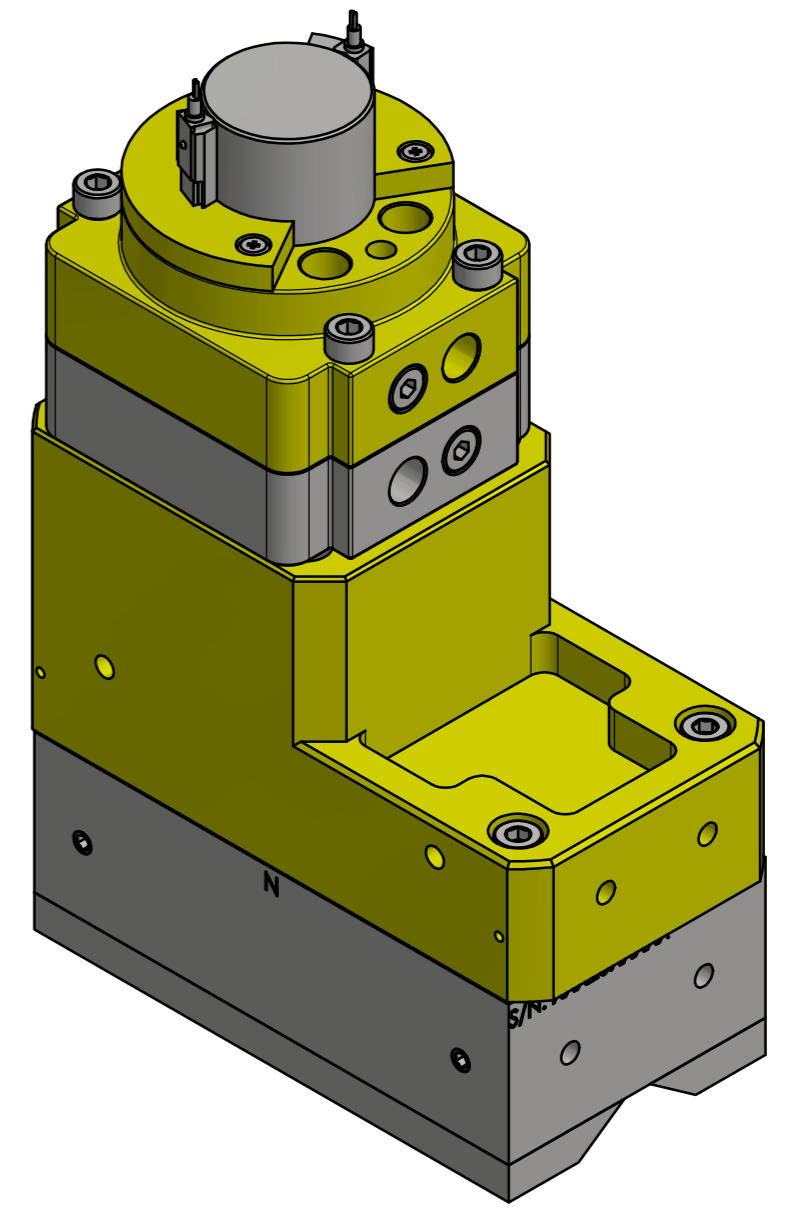

3	DOC.NR.	REV	DATE	BY	2	DESCRIPTION	1
	MS-8140391	-	12-12-2013	BS		ORIGINAL DRAWING	

RAW MAT.	1									
Quantity		Material Number		Material Description		Length (mm)		Width (mm)		
Sheet:	A2	Extra info:			General tolerance:	ISO 2768 - mK				
Drawn:	BS	Weight (kg):	13		Drawn according:	ISO286; ISO1101; ISO2553				
Date:	29-11-2013	Source:	MC-C		Status:	Standard				
Spare part:	False	Quick search:	MS070X2		Customer reference number:					
Description:					HMS-PLAY70x2 MDC-70MM		Document number:	MS-8140391		Doc.Rev:
							Part number:	MS-8140391		Rev:
							© All rights reserved. Reproduction is not permitted without written permission of GOUDSMIT Magnetic Systems BV			