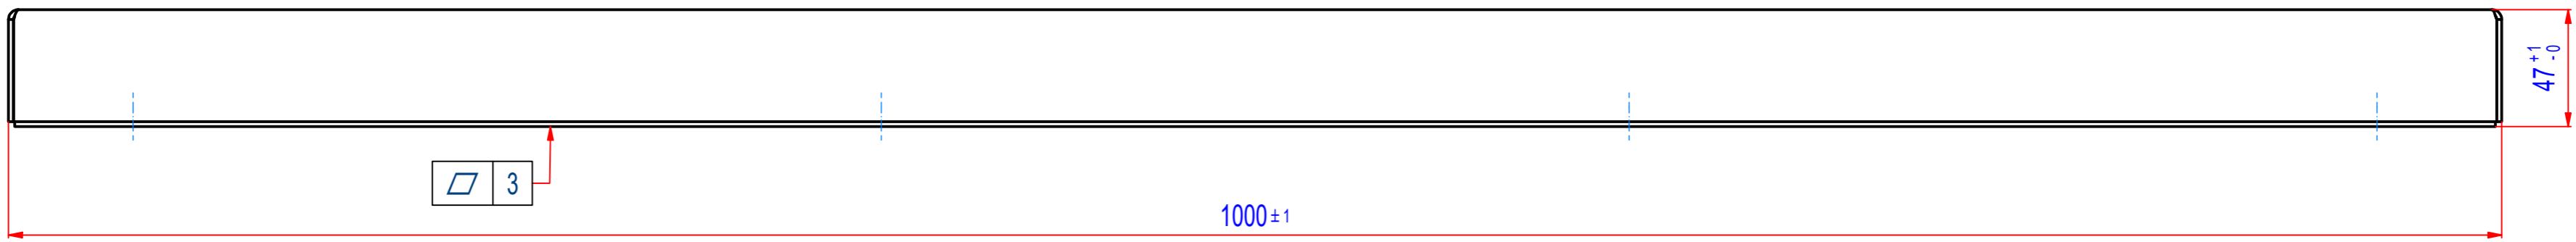

REV	DATE	BY	DESCRIPTION
-	13.04.2018	EN	New Vault, tolerances added

Sheet: A2	Extra info:	General tolerance: ISO 2768 - cL
Drawn: EN	Weight (kg): 36.9	Drawn according: ISO268; ISO1101; ISO2553
Date: 13.04.2018		Status:
Predecessor:		Customer reference number:
Quick search: VMF2	© All rights reserved. Reproduction is not permitted without written permission of GOUDSMIT Magnetic Systems BV	Product key: SVM-F-154x47-1000-B-F0E
Description: Plate magnet, ferrite, 154x47, L=1000	Part number: SVMF021000	Rev: -