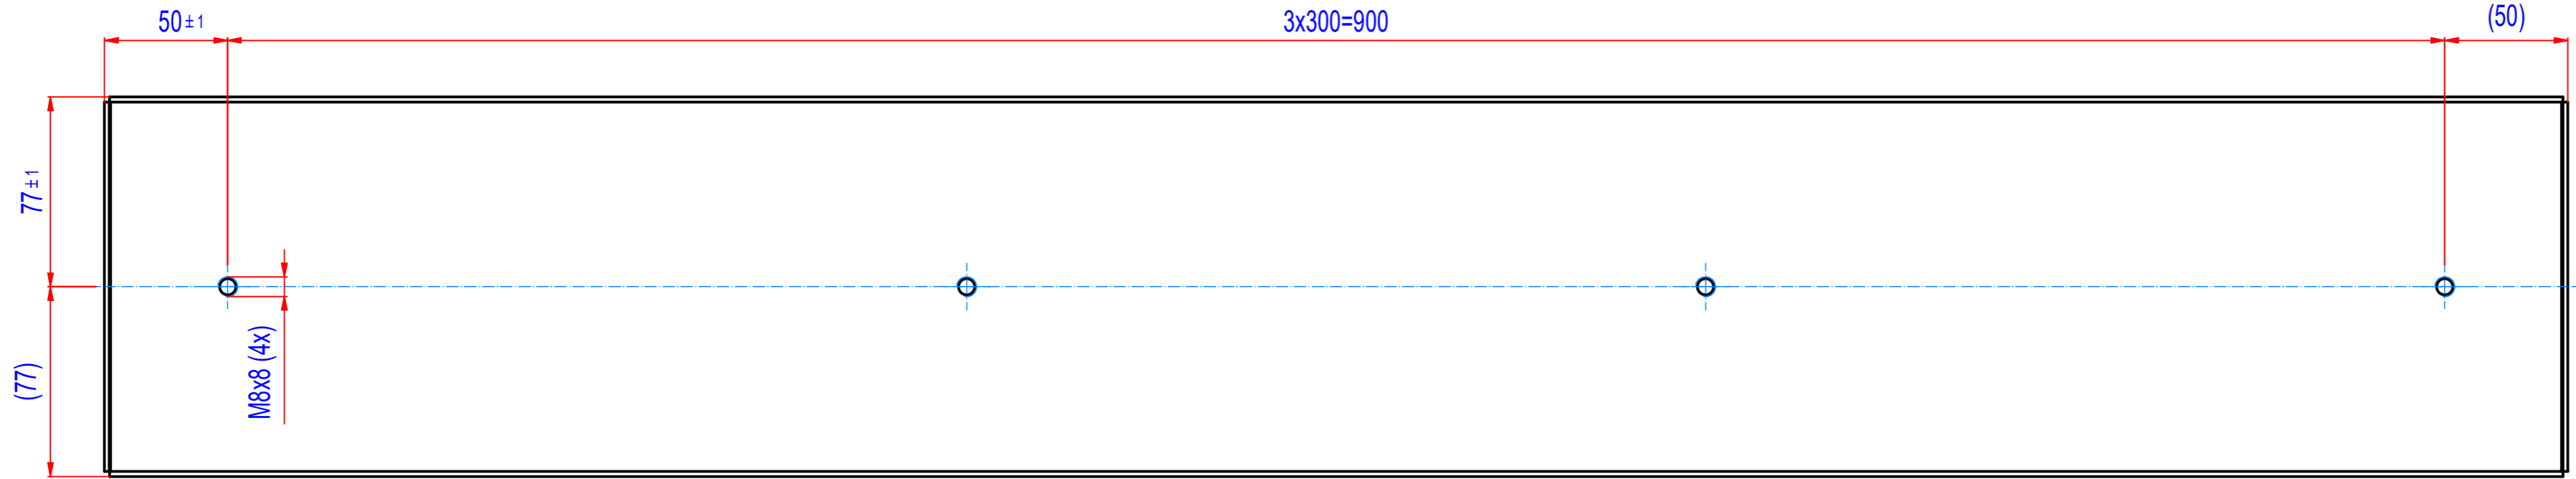

REV	DATE	BY	DESCRIPTION
-	13.04.2018	EN	New Vault, tolerances added

Sheet: A2	Extra info:	General tolerance: ISO 2768 - cL
Drawn: EN	Weight (kg): 36.9	Drawn according: ISO268; ISO1101; ISO2553
Date: 13.04.2018		Status:
Predecessor:		Customer reference number:
Quick search: VMF2	© All rights reserved. Reproduction is not permitted without written permission of GOUDSMIT Magnetic Systems BV	Product key: SVM-F-154x47-1000-B-F0E
Description: Plate magnet, ferrite, 154x47, L=1000	Part number: SVMF021000	Rev: -