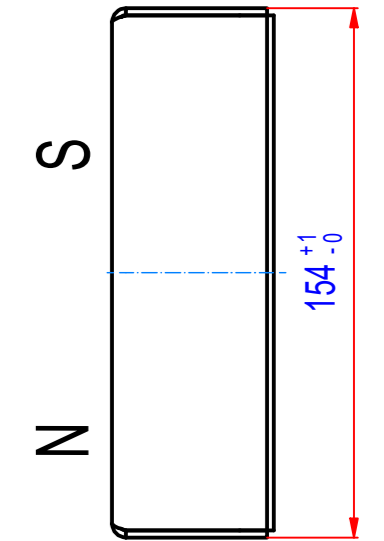

REV	DATE	BY	DESCRIPTION
-	13.04.2018	EN	New Vault, tolerances added

Sheet: A2	Extra info:	General tolerance: ISO 2768 - cL
Drawn: EN	Weight (kg): 36.9	Drawn according: ISO268; ISO1101; ISO2553
Date: 13.04.2018		Status:
Predecessor:		Customer reference number:
Quick search: VMF2	© All rights reserved. Reproduction is not permitted without written permission of GOUDSMIT Magnetic Systems BV	Product key: SVM-F-154x47-1000-B-F0E
Description: Plate magnet, ferrite, 154x47, L=1000	Part number: SVMF021000	Rev: -