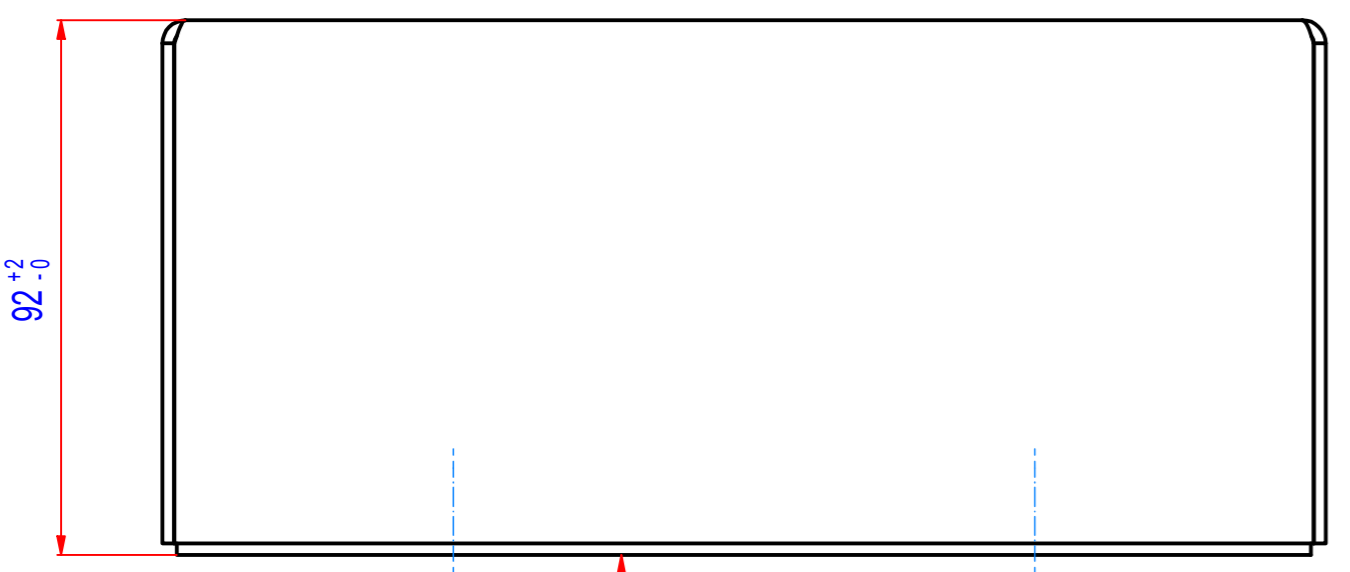

REV	DATE	BY	DESCRIPTION
-	12.04.2018	PW	New Vault, tolerances added

\square 1,5

Sheet: A2	Extra info:	General tolerance: ISO 2768 - cL
Drawn: PW	Weight (kg): 16.5	Drawn according: ISO268; ISO1101; ISO2553
Date: 12.4.2018	GOUDSMIT MAGNETICS	Status:
Predecessor:		Customer reference number:
Quick search: VMF4	© All rights reserved. Reproduction is not permitted without written permission of GOUDSMIT Magnetic Systems BV	Product key: SVM-F-204x92-0200-B-F0E
Description: Plate magnet, ferrite, 204x92, L=200	Part number: SVMF040200	Rev: -