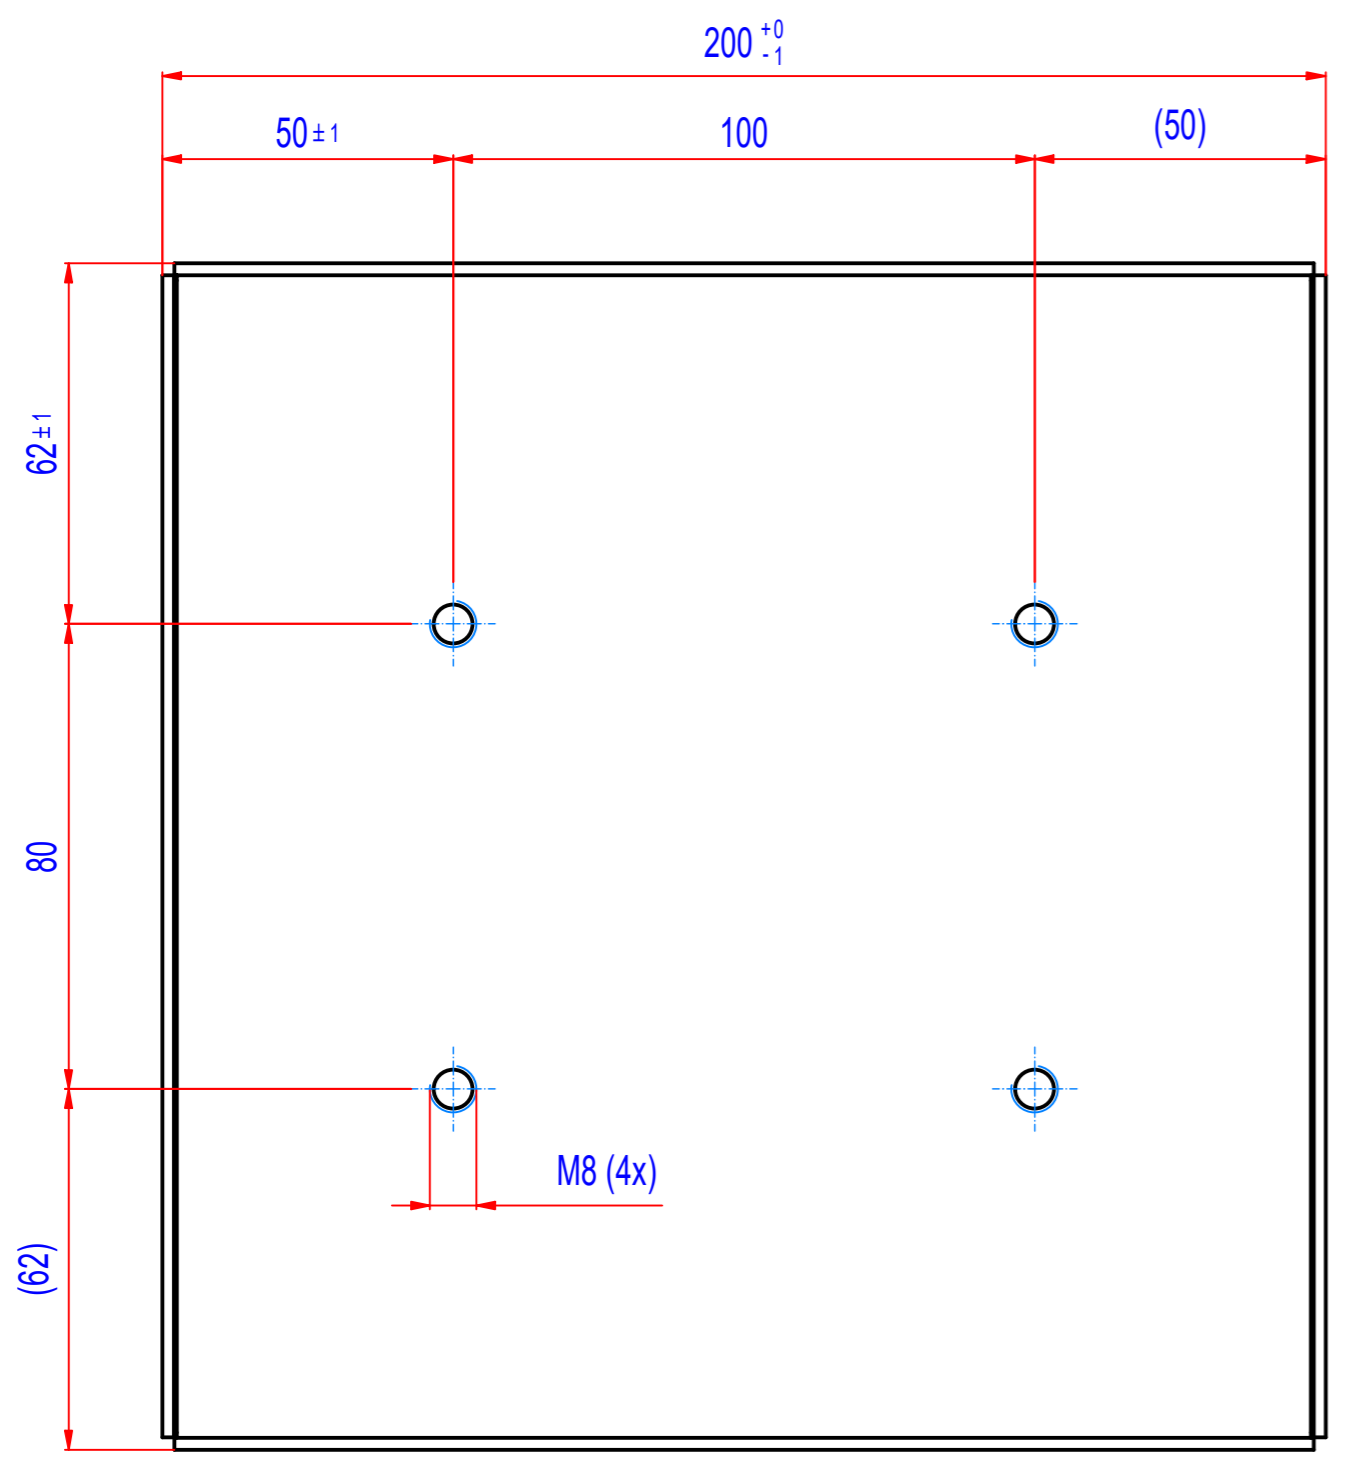

REV	DATE	BY	DESCRIPTION
-	12.04.2018	PW	New Vault, tolerances added

\square 1,5

Sheet: A2	Extra info:	General tolerance: ISO 2768 - cL
Drawn: PW	Weight (kg): 16.5	Drawn according: ISO268; ISO1101; ISO2553
Date: 12.4.2018	GOUDSMIT MAGNETICS	Status:
Predecessor:		Customer reference number:
Quick search: VMF4	© All rights reserved. Reproduction is not permitted without written permission of GOUDSMIT Magnetic Systems BV	Product key: SVM-F-204x92-0200-B-F0E
Description: Plate magnet, ferrite, 204x92, L=200	Part number: SVMF040200	Rev: -