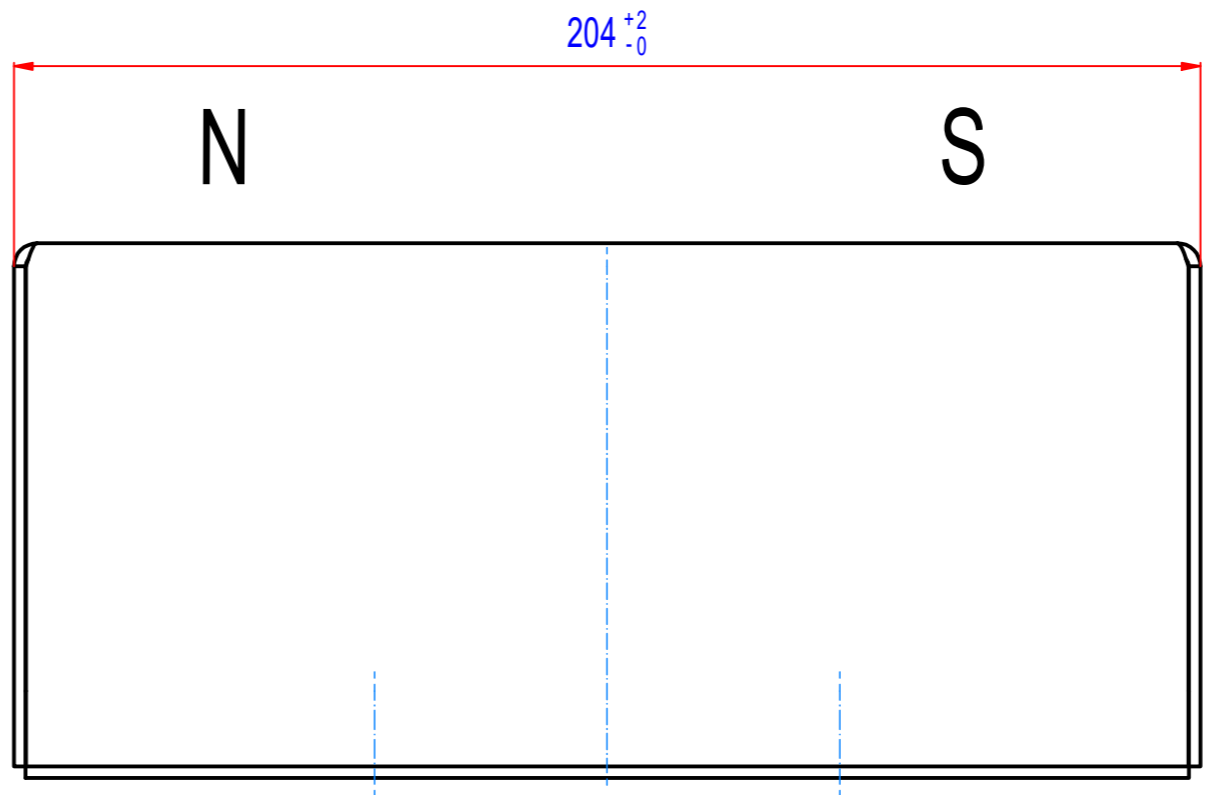

REV	DATE	BY	DESCRIPTION
-	12.04.2018	PW	New Vault, tolerances added

\square 1,5

Sheet: A2	Extra info:	General tolerance: ISO 2768 - cL
Drawn: PW	Weight (kg): 16.5	Drawn according: ISO268; ISO1101; ISO2553
Date: 12.4.2018	GOUDSMIT MAGNETICS	Status:
Predecessor:		Customer reference number:
Quick search: VMF4	© All rights reserved. Reproduction is not permitted without written permission of GOUDSMIT Magnetic Systems BV	Product key: SVM-F-204x92-0200-B-F0E
Description: Plate magnet, ferrite, 204x92, L=200	Part number: SVMF040200	Rev: -