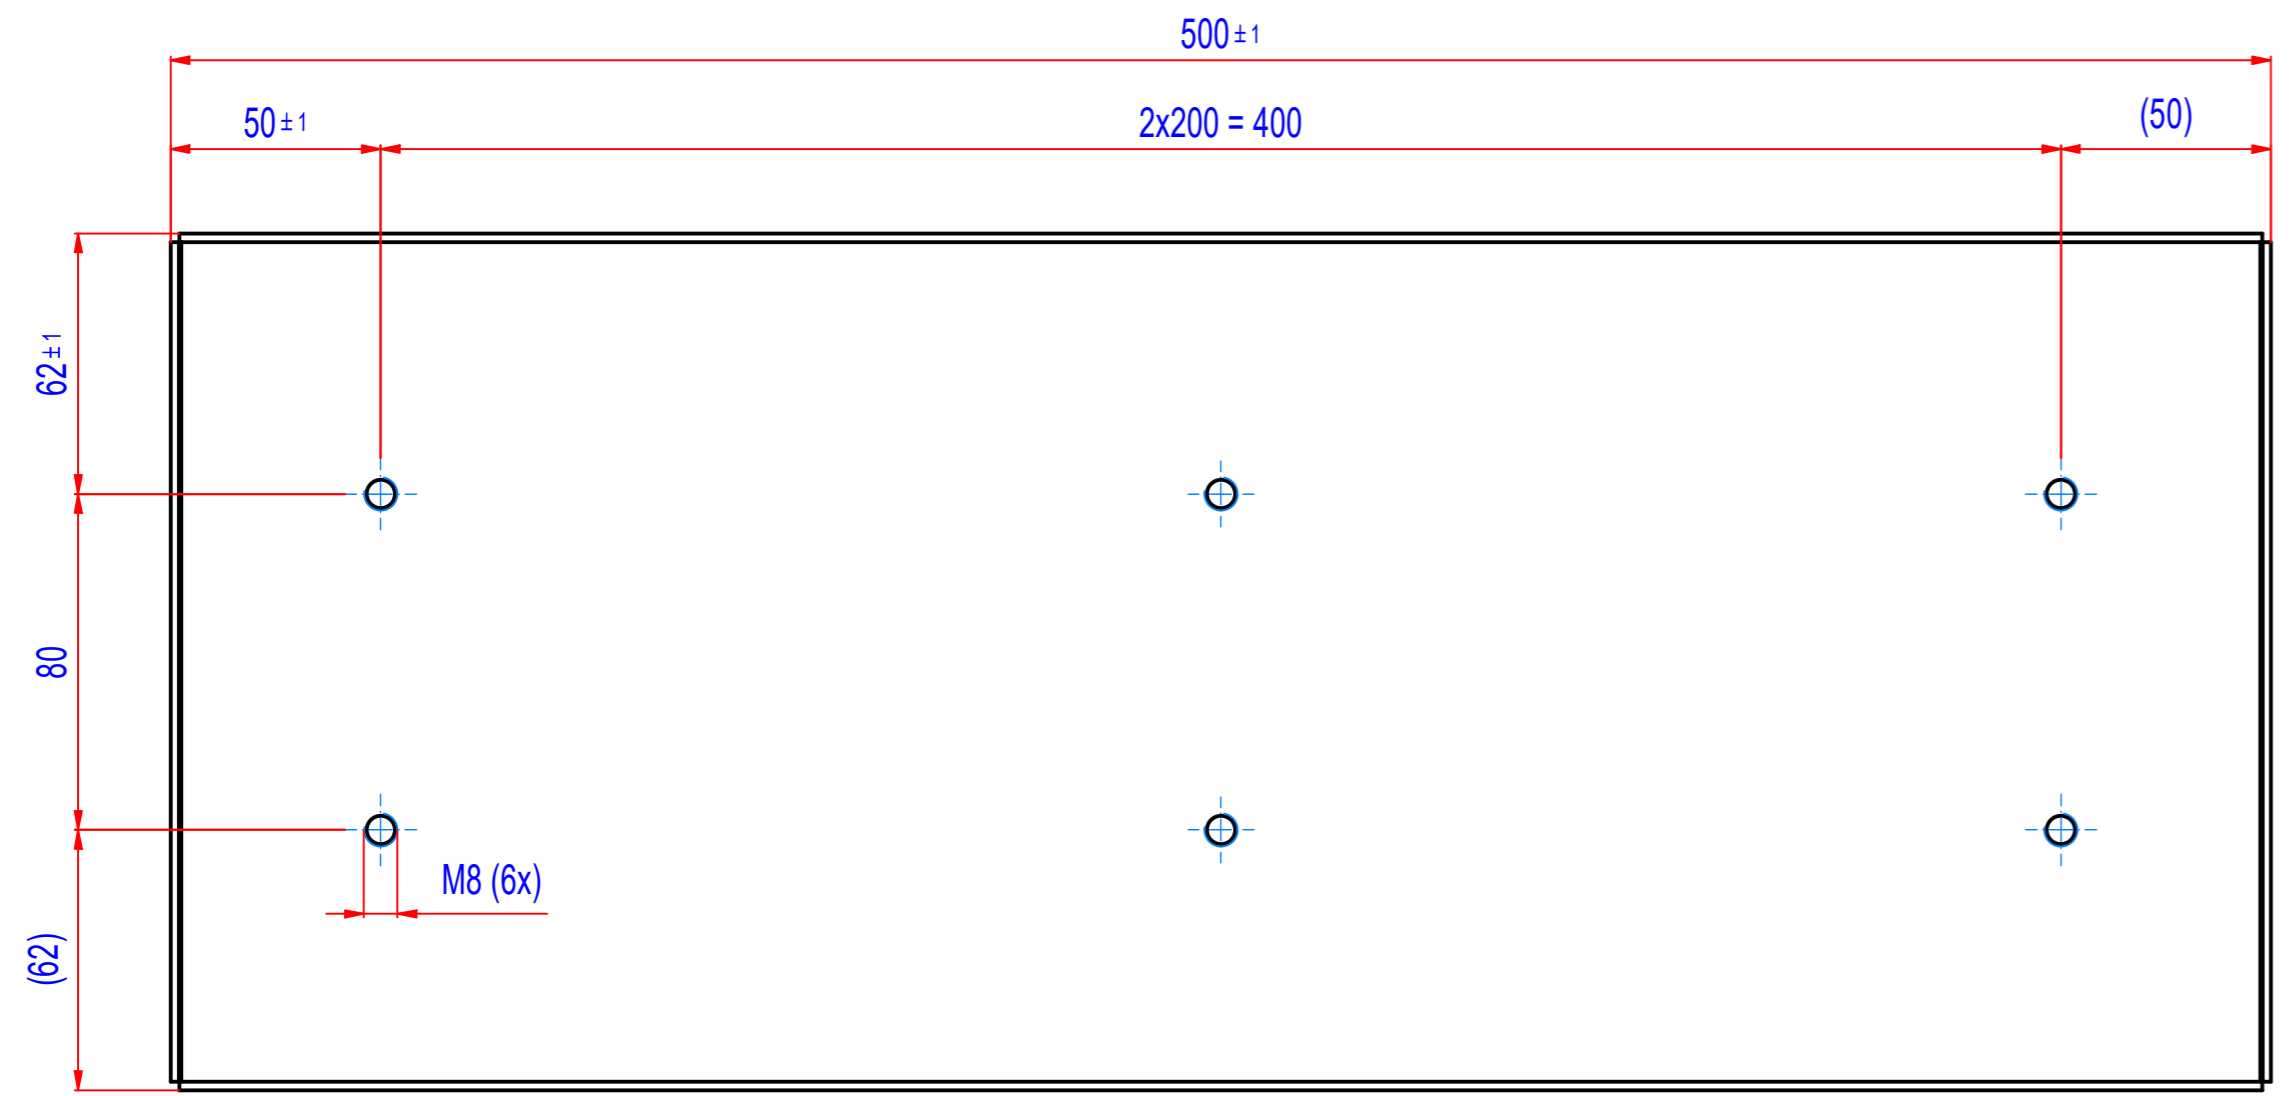

REV	DATE	BY	DESCRIPTION
-	02.11.2020	EN	New Vault, production tolerances changed

Sheet: A2	Extra info:	General tolerance: ISO 2768 - cL
Drawn: PW	Weight (kg): 41.6	Drawn according: ISO268; ISO1101; ISO2553
Date: 02.11.2020		Status:
Predecessor:		Customer reference number:
Quick search:	© All rights reserved. Reproduction is not permitted without written permission of GOUDSMIT Magnetic Systems BV	Product key: SVM-F-204x92-0500-B-F0E
Description: Plate magnet, ferrite, 204x92, L=500	Part number: SVMF040500	Rev: -