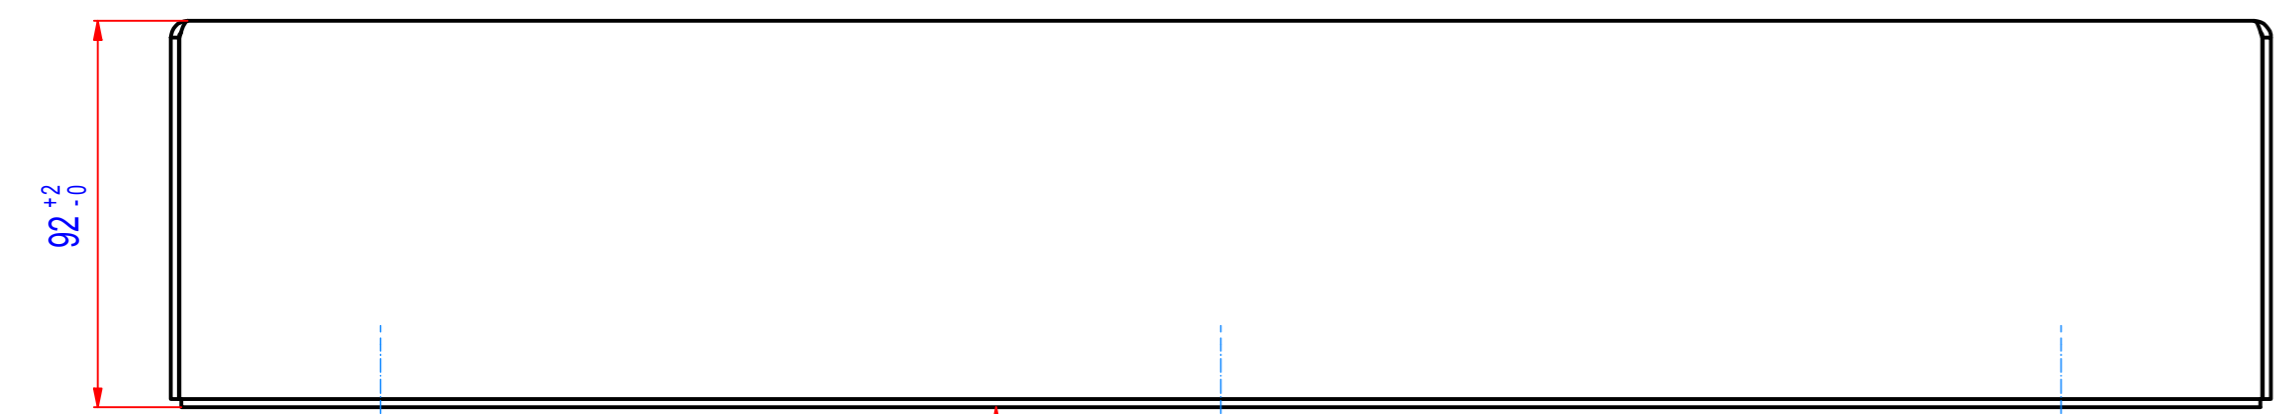

REV	DATE	BY	DESCRIPTION
-	02.11.2020	EN	New Vault, production tolerances changed

Sheet: A2	Extra info:	General tolerance: ISO 2768 - cL
Drawn: PW	Weight (kg): 41.6	Drawn according: ISO268; ISO1101; ISO2553
Date: 02.11.2020		Status:
Predecessor:		Customer reference number:
Quick search:	© All rights reserved. Reproduction is not permitted without written permission of GOUDSMIT Magnetic Systems BV	Product key: SVM-F-204x92-0500-B-F0E
Description: Plate magnet, ferrite, 204x92, L=500	Part number: SVMF040500	Rev: -