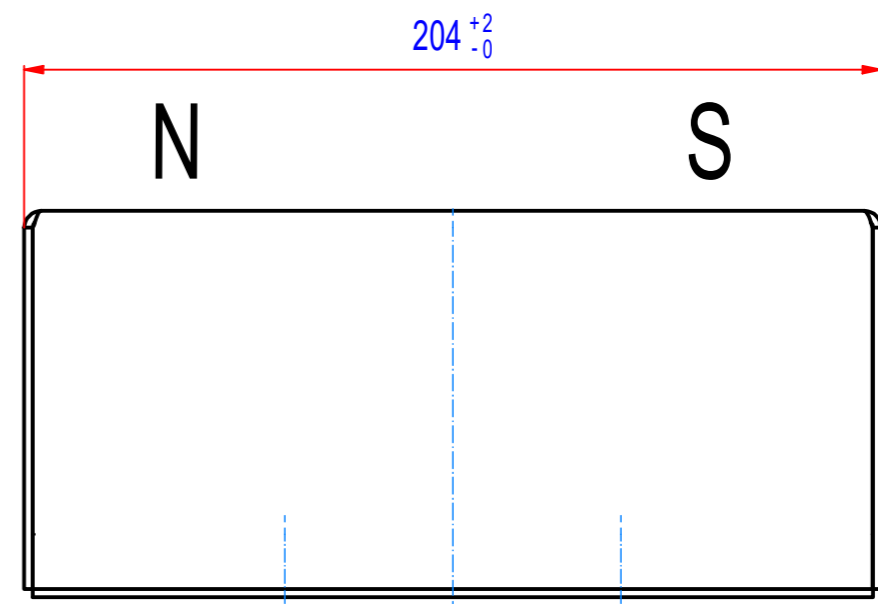

REV	DATE	BY	DESCRIPTION
-	02.11.2020	EN	New Vault, production tolerances changed

Sheet: A2	Extra info:	General tolerance: ISO 2768 - cL
Drawn: PW	Weight (kg): 41.6	Drawn according: ISO268; ISO1101; ISO2553
Date: 02.11.2020		Status:
Predecessor:		Customer reference number:
Quick search:	© All rights reserved. Reproduction is not permitted without written permission of GOUDSMIT Magnetic Systems BV	Product key: SVM-F-204x92-0500-B-F0E
Description: Plate magnet, ferrite, 204x92, L=500	Part number: SVMF040500	Rev: -