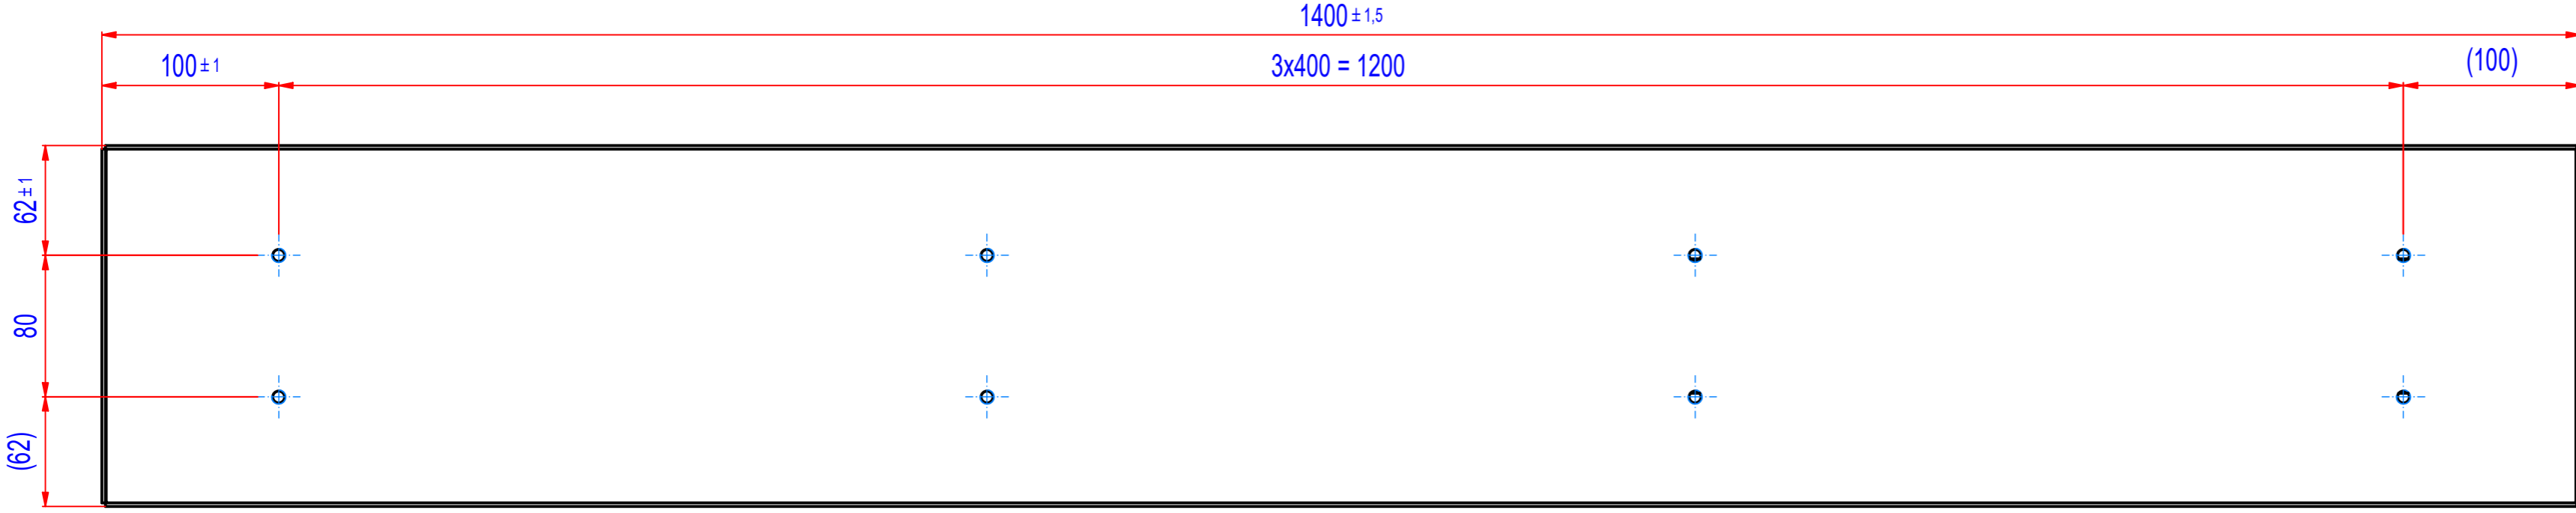

REV	DATE	BY	DESCRIPTION
-	02.03.2017	EN	New Vault, production tolerances changed

 2

	Sheet: A2	Extra info:	General tolerance: ISO 2768 - cL
Drawn: EN	Weight (kg): 119.6		Drawn according: ISO268; ISO1101; ISO2553
Date: 02.03.2017	Predecessor:		Status:
Quick search:	© All rights reserved. Reproduction is not permitted without written permission of GOUDSMIT Magnetic Systems BV		Customer reference number:
Description: Plate magnet, ferrite, 204x92, L=1400	Part number: SVMF041400	Product key: SVM-F-204x92-1400-B-F0E	Rev: -