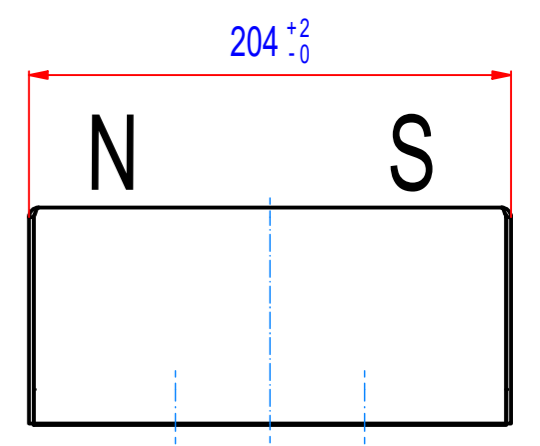

REV	DATE	BY	DESCRIPTION
-	02.03.2017	EN	New Vault, production tolerances changed

 2

	Sheet: A2	Extra info:	General tolerance: ISO 2768 - cL
Drawn: EN	Weight (kg): 119.6		Drawn according: ISO268; ISO1101; ISO2553
Date: 02.03.2017	Predecessor:		Status:
Quick search:	© All rights reserved. Reproduction is not permitted without written permission of GOUDSMIT Magnetic Systems BV		Customer reference number:
Description: Plate magnet, ferrite, 204x92, L=1400	Part number: SVMF041400	Product key: SVM-F-204x92-1400-B-F0E	Rev: -