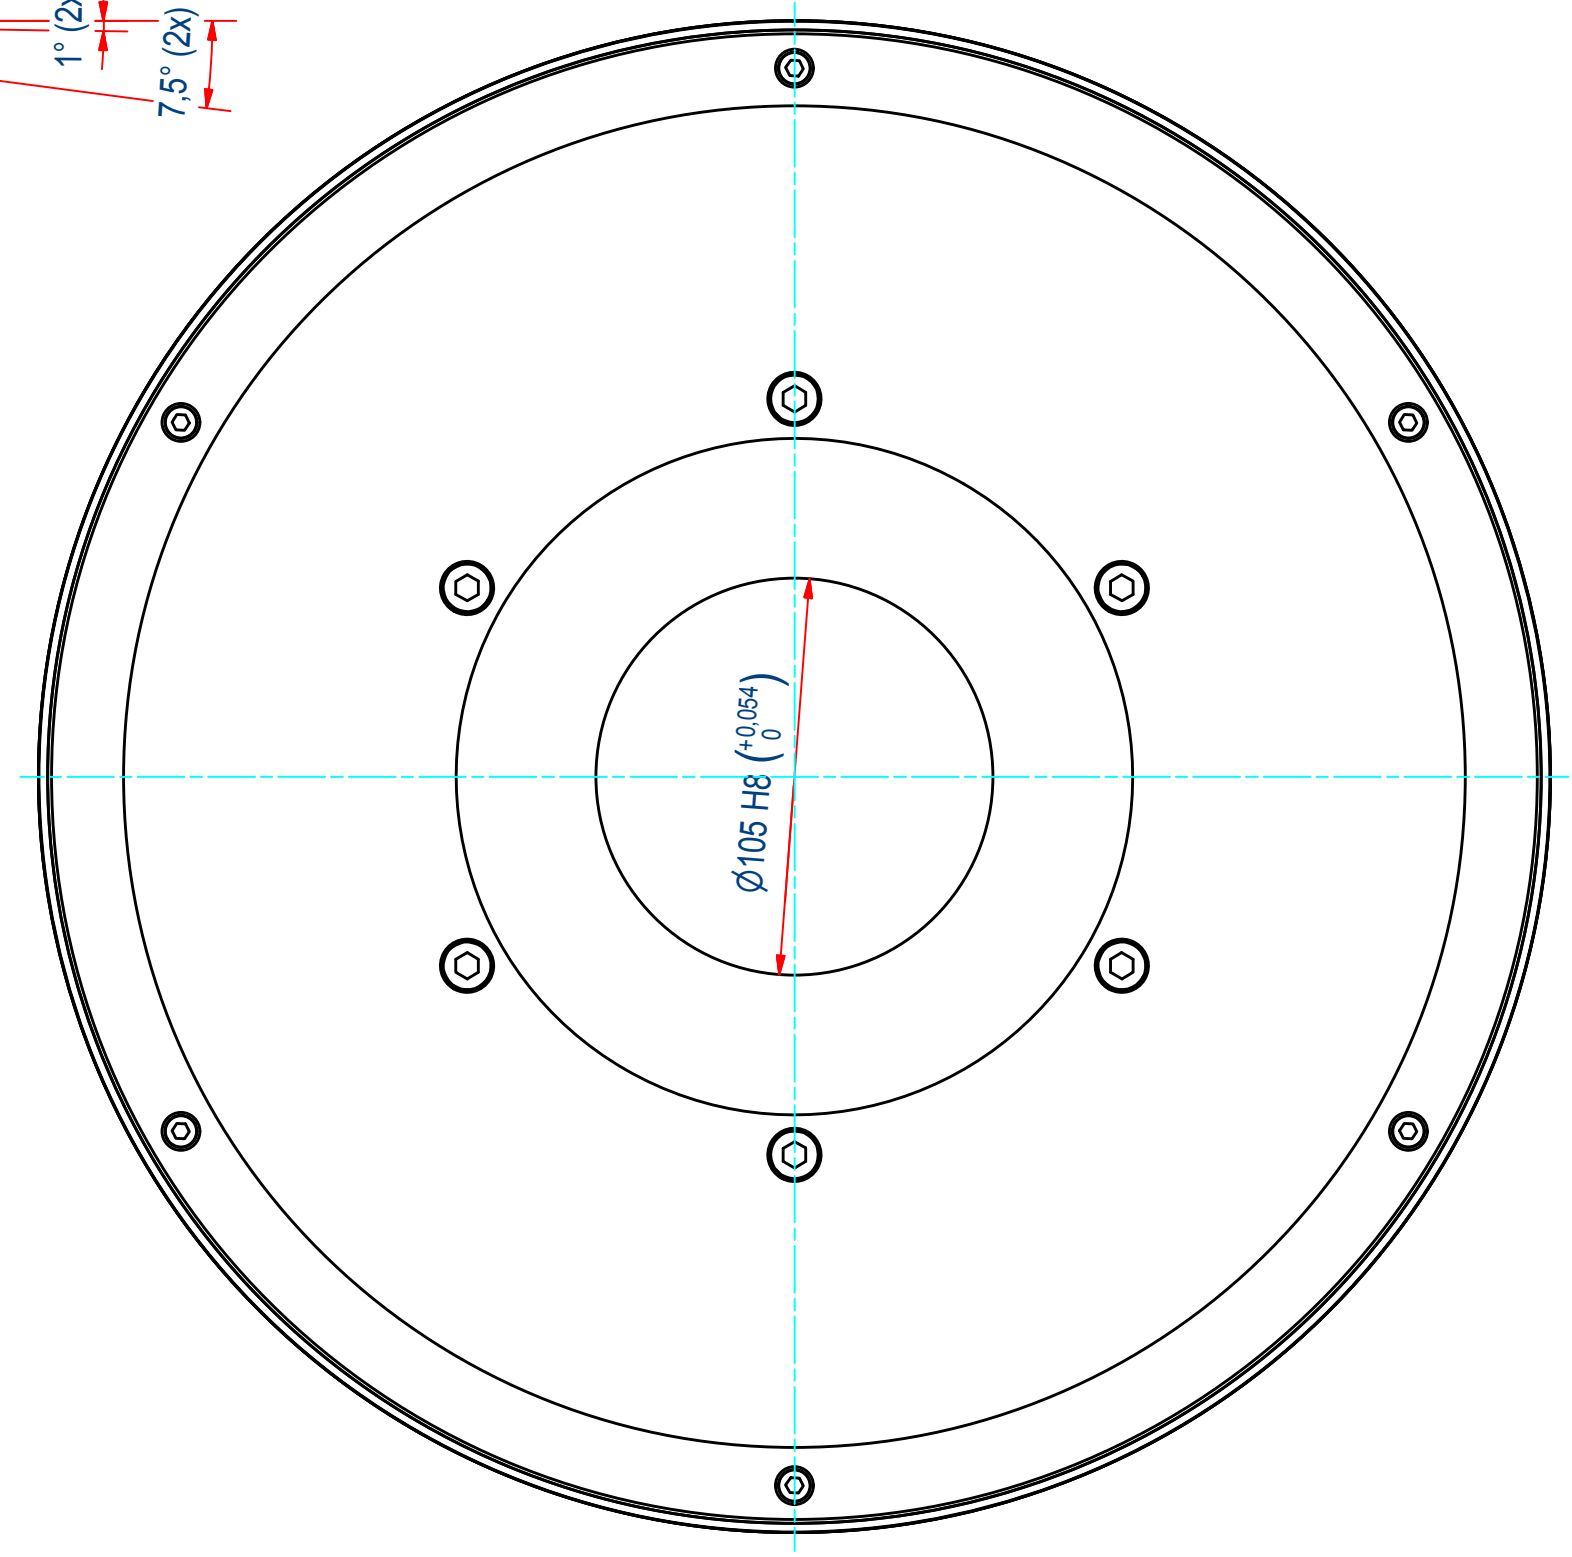

REV	DATE	BY	DESCRIPTION
-	23-10-2013	PB	NEW VAULT, NEW REVISION. NOTHING CHANGED. OLD REV WAS C

ITEM	QTY	PART NUMBER	DESCRIPTION	Dimensions	
1	1	M48739	ASSEMBLY TRBB400110		
RAW MAT.	1			LENGTH (mm)	WIDTH (mm)
Sheet: A2		Extra info:		General tolerance: ISO 2768 - mK	
Drawn: PB		Weight (kg): 52,3		Drawn according: ISO268; ISO1101; ISO2553	
Date: 23-10-2013				Status: Standard	
Spare part: False				Customer reference number:	
Quick search: TRBB110		© All rights reserved. Reproduction is not permitted without written permission of GOUDSMIT Magnetic Systems BV		File number: TRBB400110 Rev: -	
Description: MAGN. ROLLER D400xd105x110				Part number: TRBB400110 Rev: -	