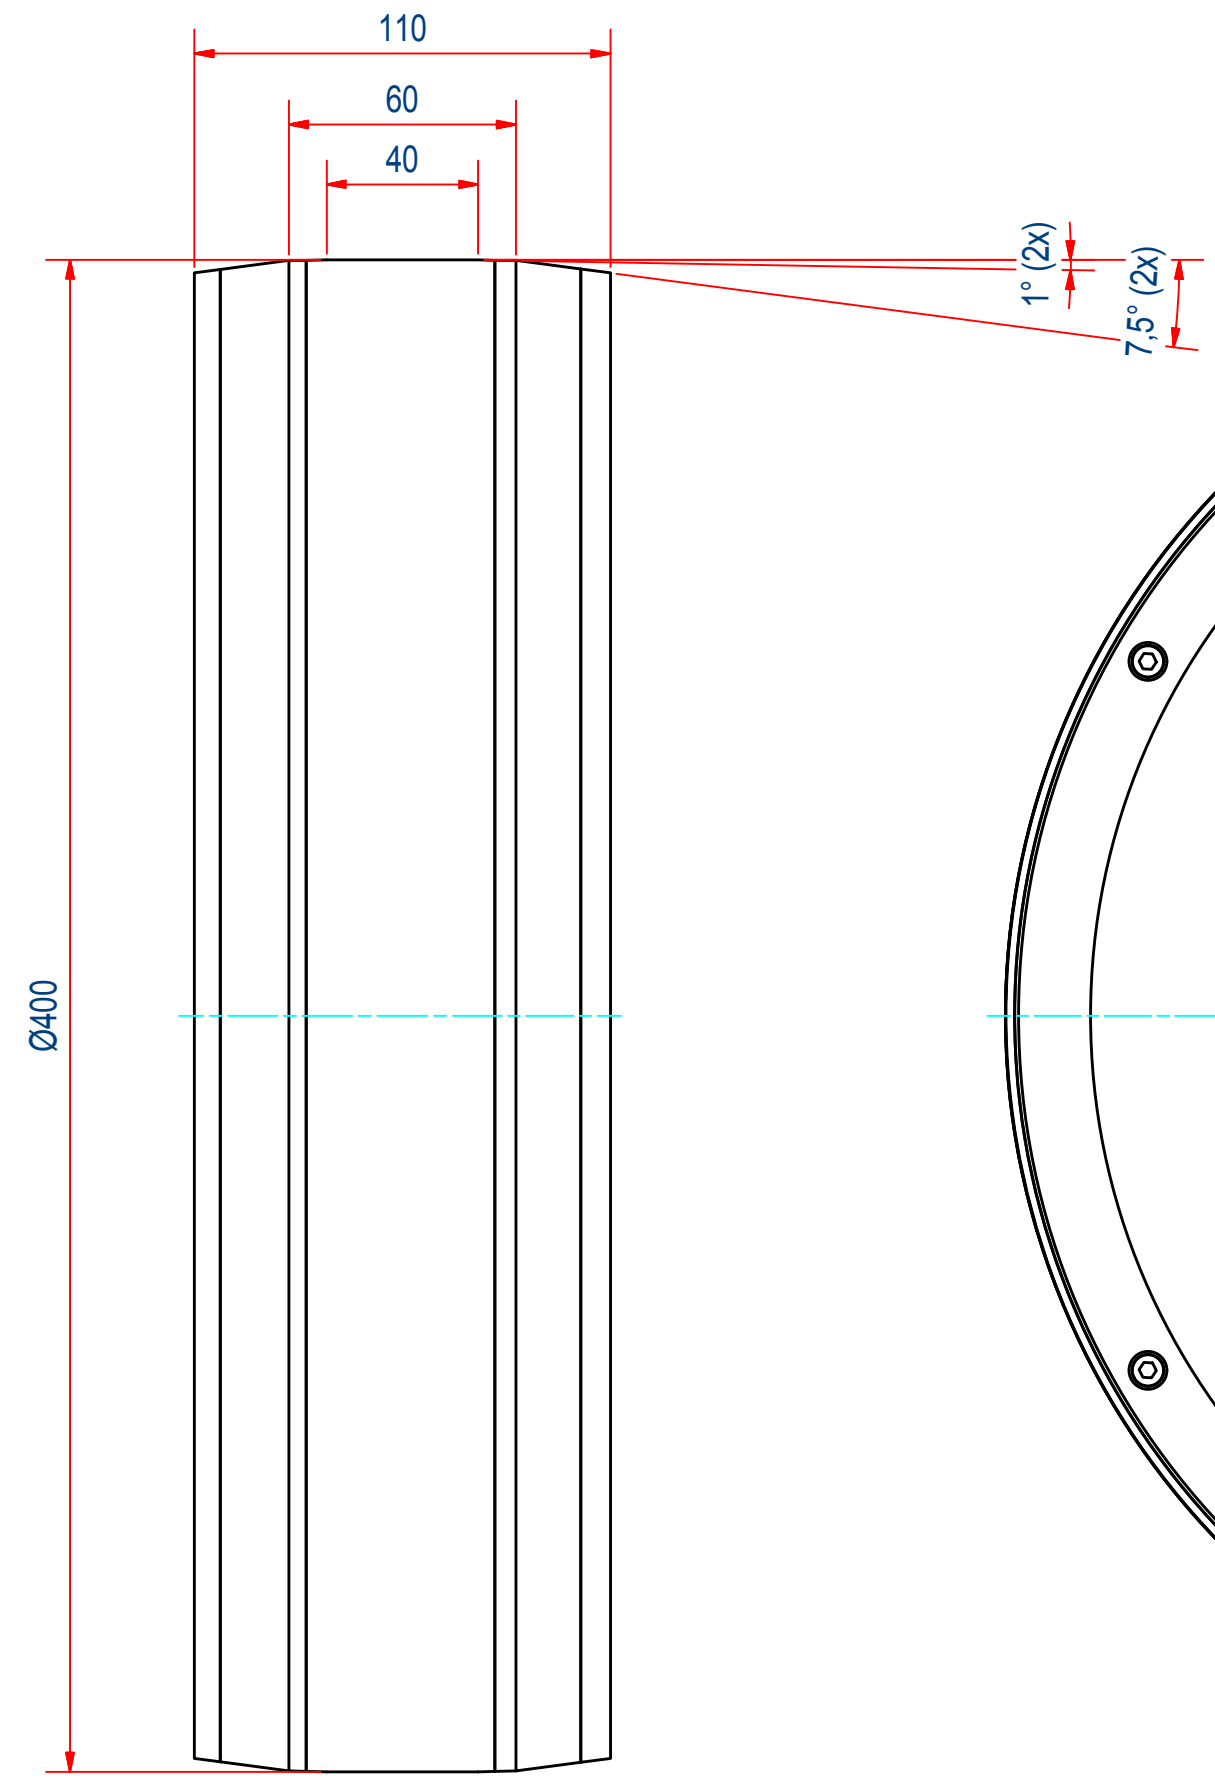

REV	DATE	BY	DESCRIPTION
-	23-10-2013	PB	NEW VAULT, NEW REVISION. NOTHING CHANGED. OLD REV WAS C

ITEM	QTY	PART NUMBER	DESCRIPTION	Dimensions	
1	1	M48739	ASSEMBLY TRBB400110		
RAW MAT.	1			LENGTH (mm)	WIDTH (mm)
Sheet: A2		Extra info:		General tolerance: ISO 2768 - mK	
Drawn: PB		Weight (kg): 52,3		Drawn according: ISO268; ISO1101; ISO2553	
Date: 23-10-2013				Status: Standard	
Spare part: False				Customer reference number:	
Quick search: TRBB110		© All rights reserved. Reproduction is not permitted without written permission of GOUDSMIT Magnetic Systems BV		File number: TRBB400110 Rev: -	
Description: MAGN. ROLLER D400xd105x110				Part number: TRBB400110 Rev: -	