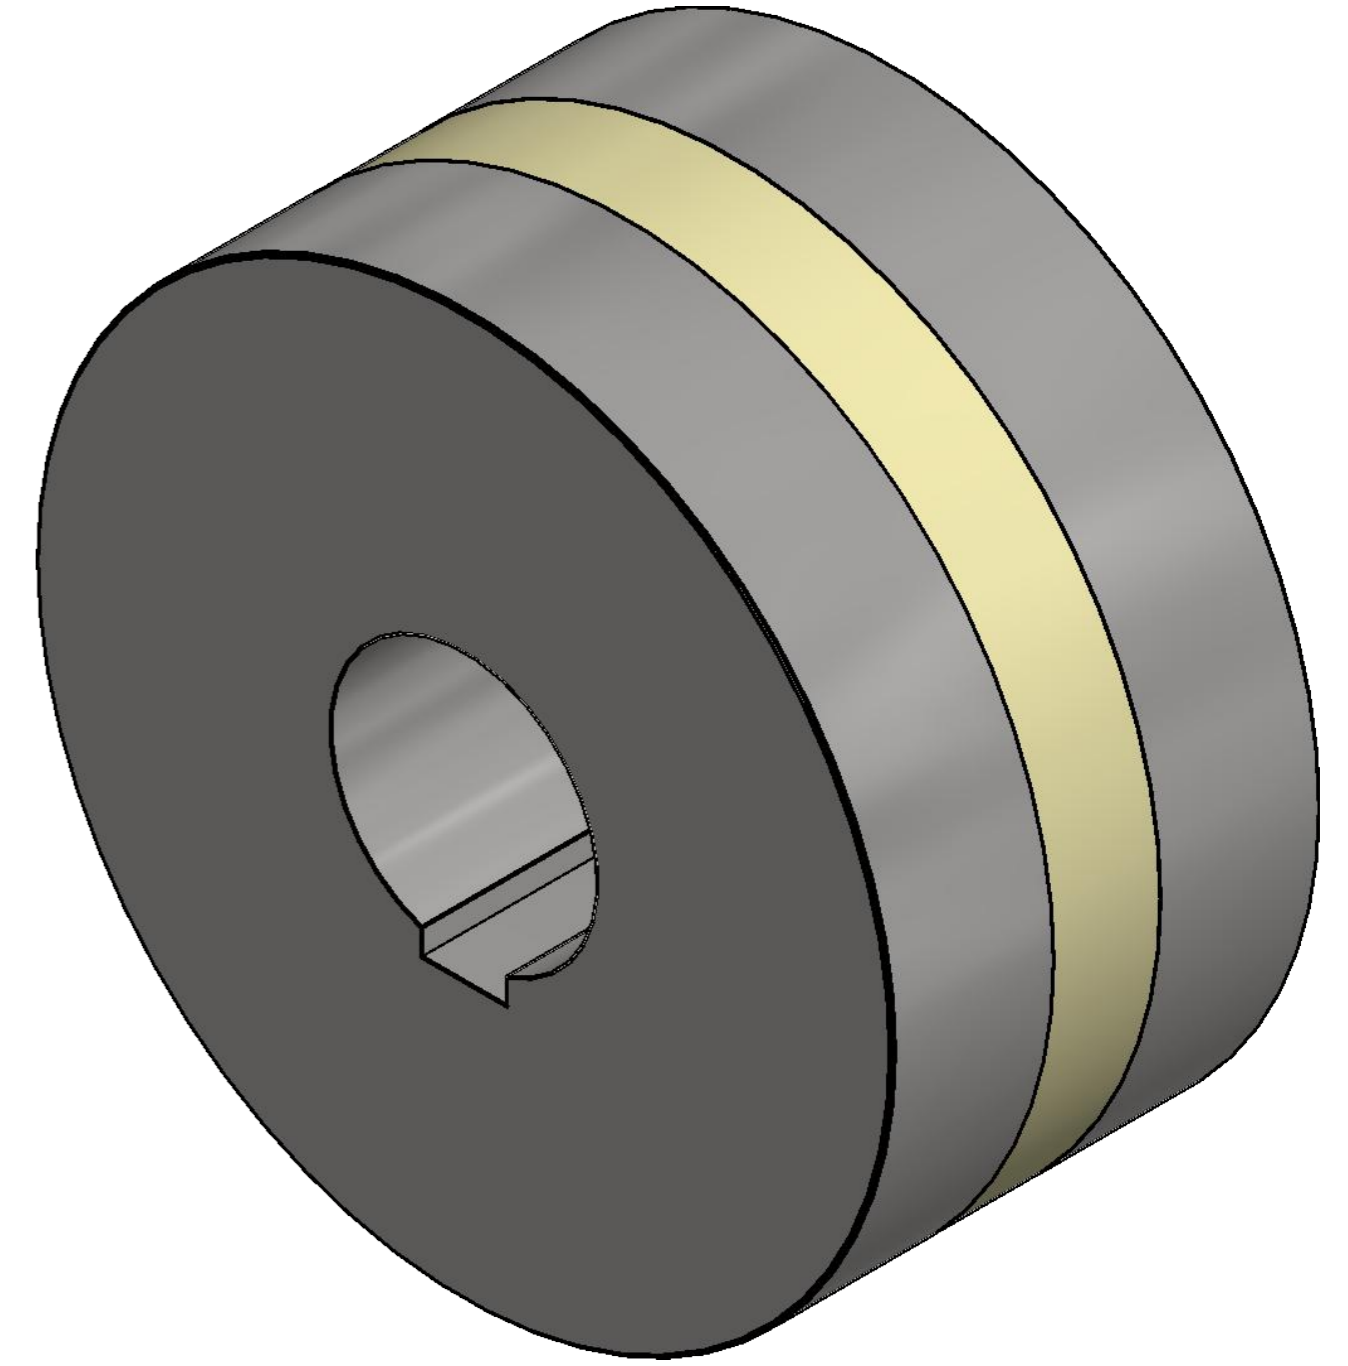

DOC.NR.	REV	DATE	BY	DESCRIPTION
E0083898	-	23-10-2017	PV	ORIGINAL DRAWING

RAW MAT.	1	Quantity	Material Number	Material Description	Length (mm)	Width (mm)
Sheet:	A2	Extra info:	(ref) MAGNETIC ROLLER		General tolerance: ISO 2768- mK	
Drawn:	PV	Weight (kg):	1,5		Drawn according: ISO268; ISO1101; ISO2553	
Date:	9-10-2017			Status: Standard		
Spare part:	False			Customer reference number:		
Quick search:	TRAA040	<small>© All rights reserved. Reproduction is not permitted without written permission of GOUDSMIT Magnetic Systems BV</small>		Document number:	Doc.Rev:	
Description:	HRS-F-D080-d025-040-MB-B			Part number:	Rev:	
				TRBD080004	-	