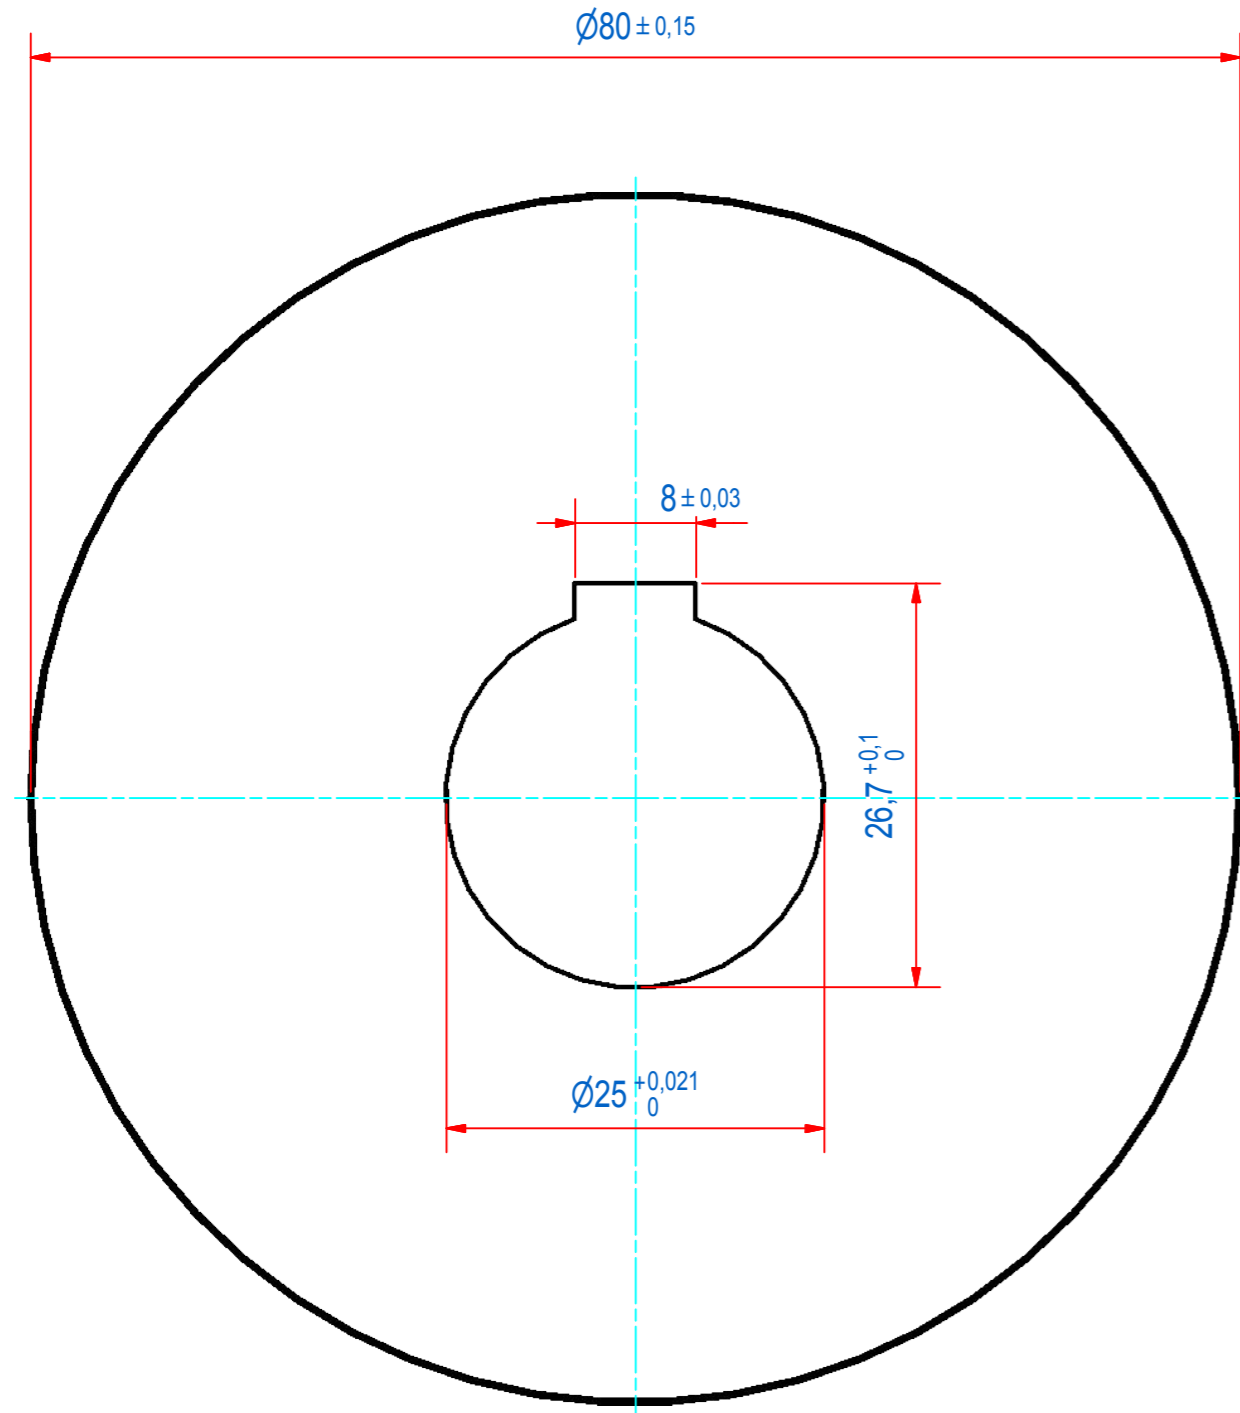

DOC.NR.	REV	DATE	BY	DESCRIPTION
E0083898	-	23-10-2017	PV	ORIGINAL DRAWING

RAW MAT.	1	Quantity	Material Number	Material Description	Length (mm)	Width (mm)
Sheet:	A2	Extra info:	(ref) MAGNETIC ROLLER		General tolerance: ISO 2768- mK	
Drawn:	PV	Weight (kg):	1,5		Drawn according: ISO268; ISO1101; ISO2553	
Date:	9-10-2017			Status: Standard		
Spare part:	False			Customer reference number:		
Quick search:	TRAA040	<small>© All rights reserved. Reproduction is not permitted without written permission of GOUDSMIT Magnetic Systems BV</small>		Document number:	Doc.Rev:	
Description:	HRS-F-D080-d025-040-MB-B			Part number:	Rev:	
				TRBD080004	-	