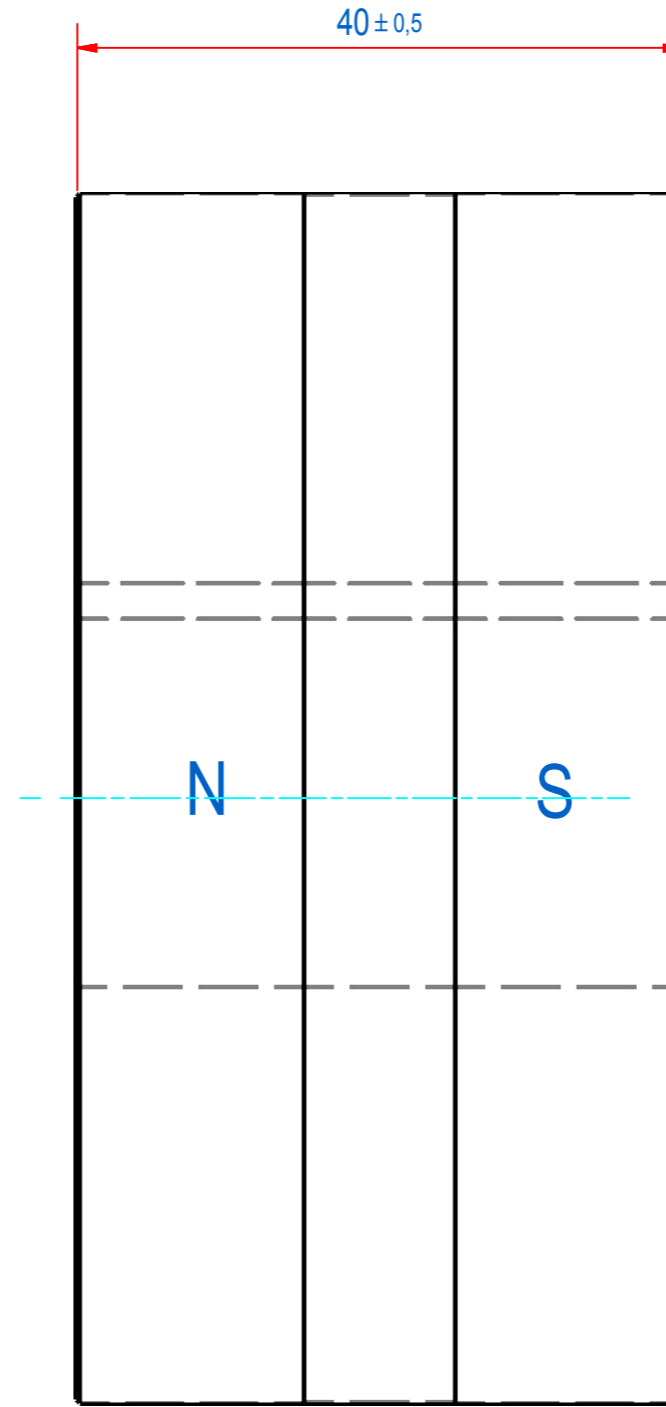

DOC.NR.	REV	DATE	BY	DESCRIPTION
E0083898	-	23-10-2017	PV	ORIGINAL DRAWING

RAW MAT.	1	Quantity	Material Number	Material Description	Length (mm)	Width (mm)
Sheet:	A2	Extra info:	(ref) MAGNETIC ROLLER		General tolerance: ISO 2768- mK	
Drawn:	PV	Weight (kg):	1,5		Drawn according: ISO268; ISO1101; ISO2553	
Date:	9-10-2017			Status: Standard		
Spare part:	False			Customer reference number:		
Quick search:	TRAA040	<small>© All rights reserved. Reproduction is not permitted without written permission of GOUDSMIT Magnetic Systems BV</small>		Document number:	Doc.Rev:	
Description:	HRS-F-D080-d025-040-MB-B			Part number:	Rev:	
				TRBD080004	-	