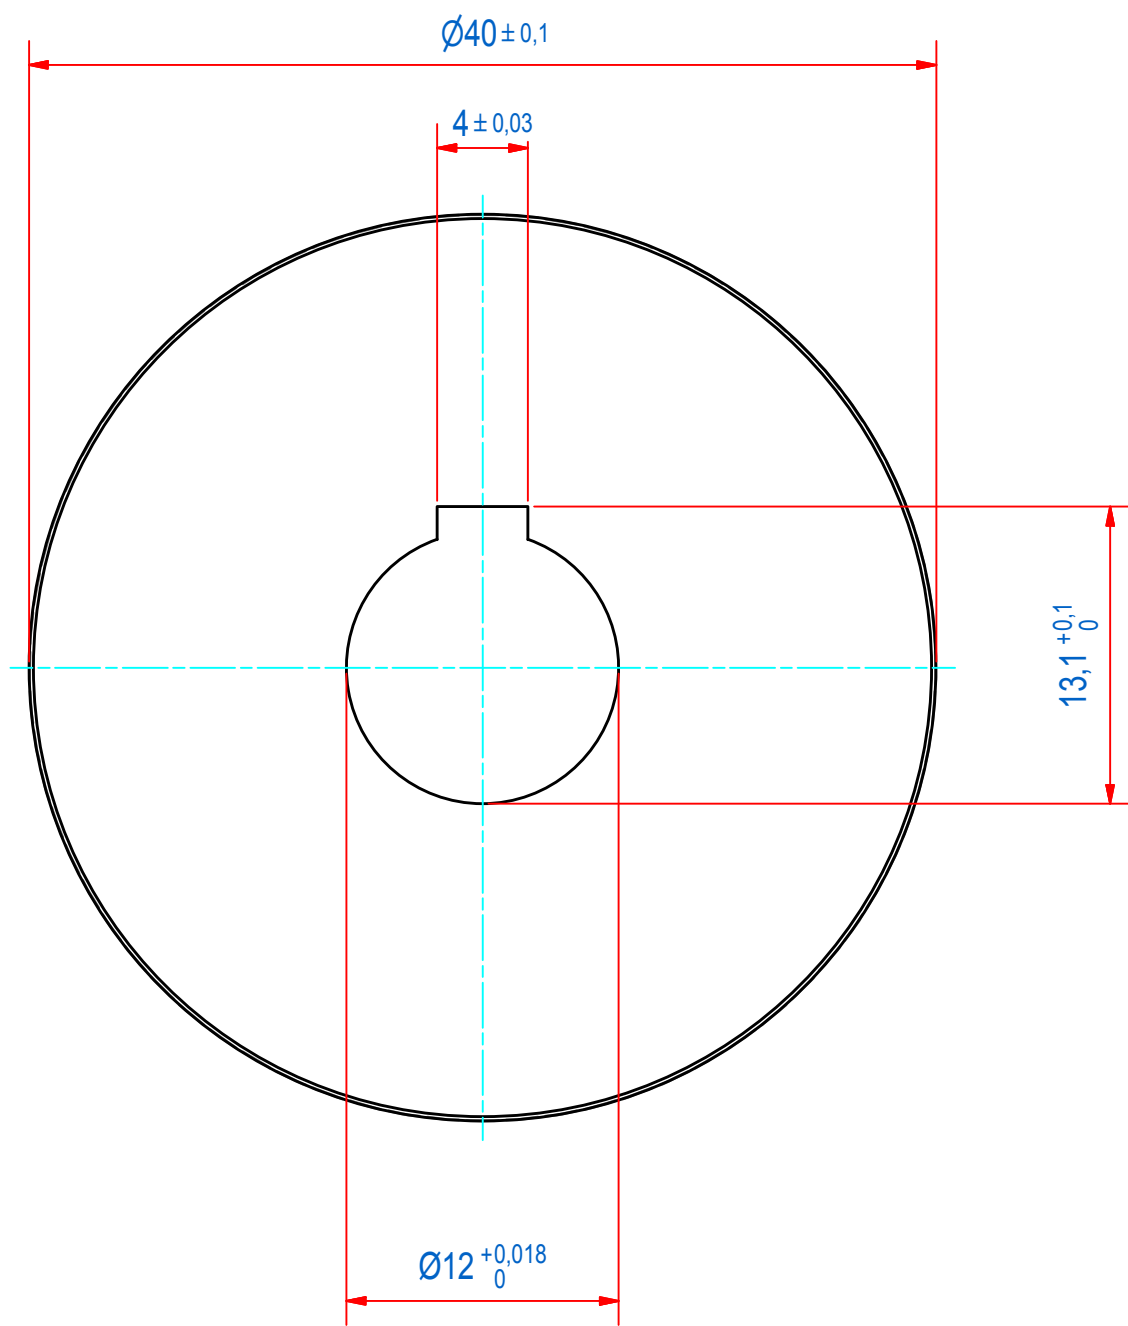

DOC.NR.	REV	DATE	BY	DESCRIPTION
E0083851	-	23-10-2017	PV	ORIGINAL DRAWING

RAW MAT.	1	Quantity	Material Number	Material Description	Length (mm)	Width (mm)
Sheet:	A2	Weight (kg):	0,2	Extra info: (ref) MAGNETIC ROLLER	General tolerance: ISO 2768- mK	
Drawn:	PV	Date:	5-10-2017	<b>GOUDSMIT</b> MAGNETIC SYSTEMS <small>© All rights reserved. Reproduction is not permitted without written permission of GOUDSMIT Magnetic Systems BV</small>	Drawn according: ISO268; ISO1101; ISO2553	
Spare part:	False	Quick search:	TRBE027		Status: Standard	Customer reference number:
Description:	HRS-F-D040-d012-027-07-B				Document number:	Doc.Rev:
				Part number:	TRBE040001	