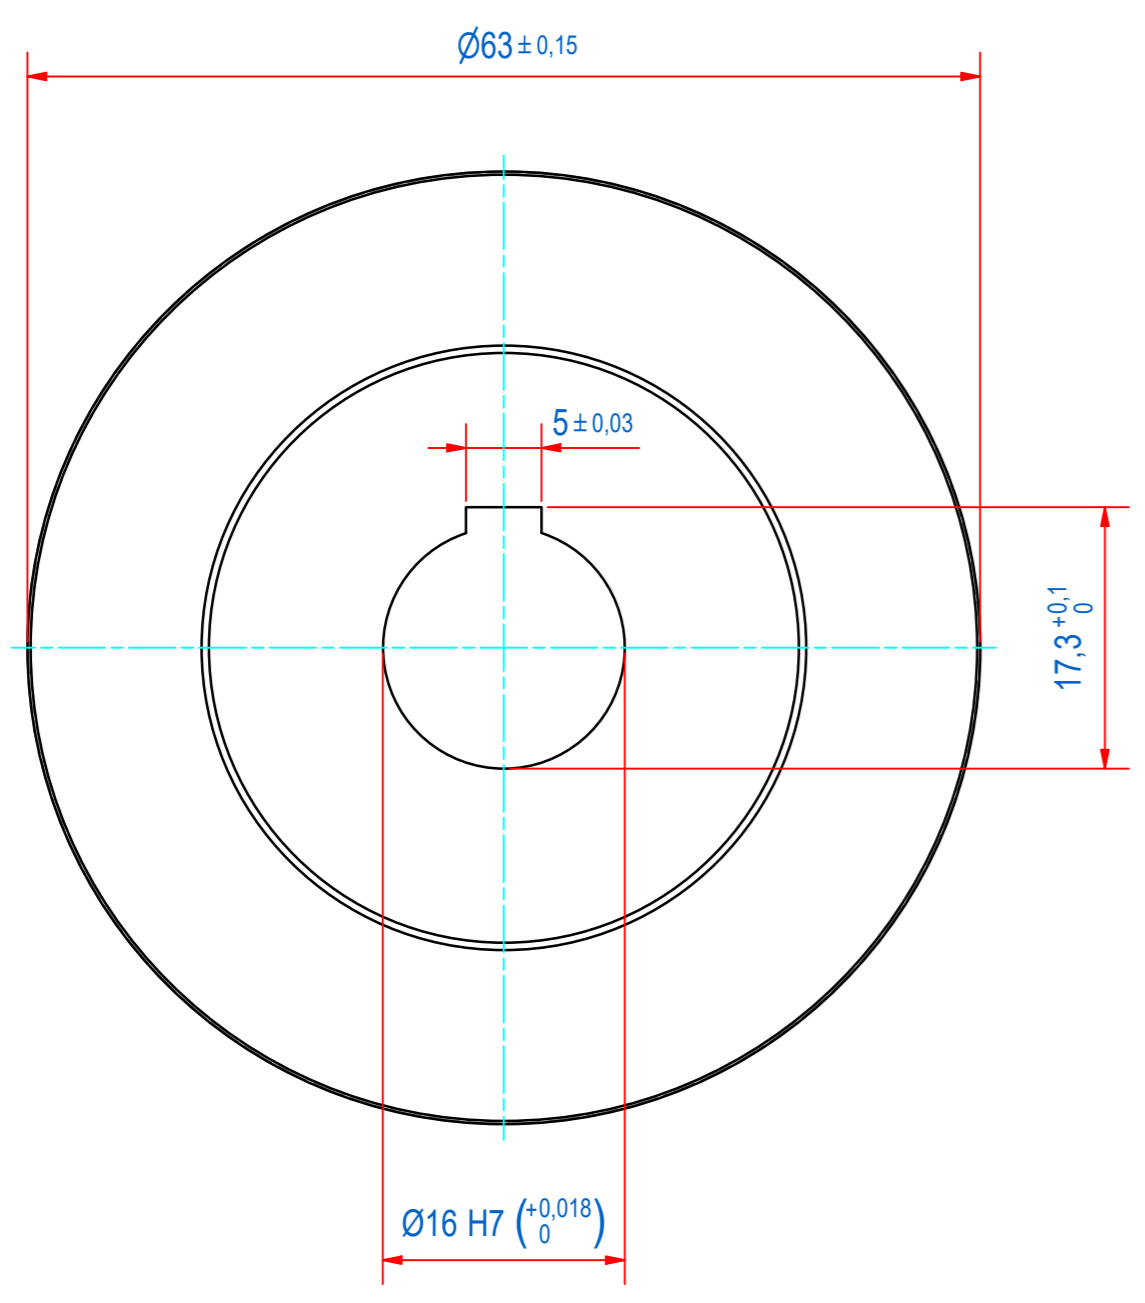

DOC.NR.	REV	DATE	BY	DESCRIPTION
E0083869	-	23-10-2017	PV	ORIGINAL DRAWING
TRBE063001	A	21-4-2020	PB	8 POLES WAS 7 POLES

RAW MAT.	Quantity	Material Number	Material Description	Length (mm)	Width (mm)
	1				
Sheet:	A2		Extra info: MAGNETIC ROLLER	General tolerance: ISO 2768- mK	
Drawn:	PV		Weight (kg): 0,91	Drawn according: ISO268; ISO1101; ISO2553	
Date:	5-10-2017			Status: Standard	
Spare part:	False			Customer reference number:	
Quick search:	TRBE039			Document number: TRBE063001	Doc.Rev: A
Description:	HRS-F-D063-d016-039-08-B			Part number: TRBE063001	Rev: A