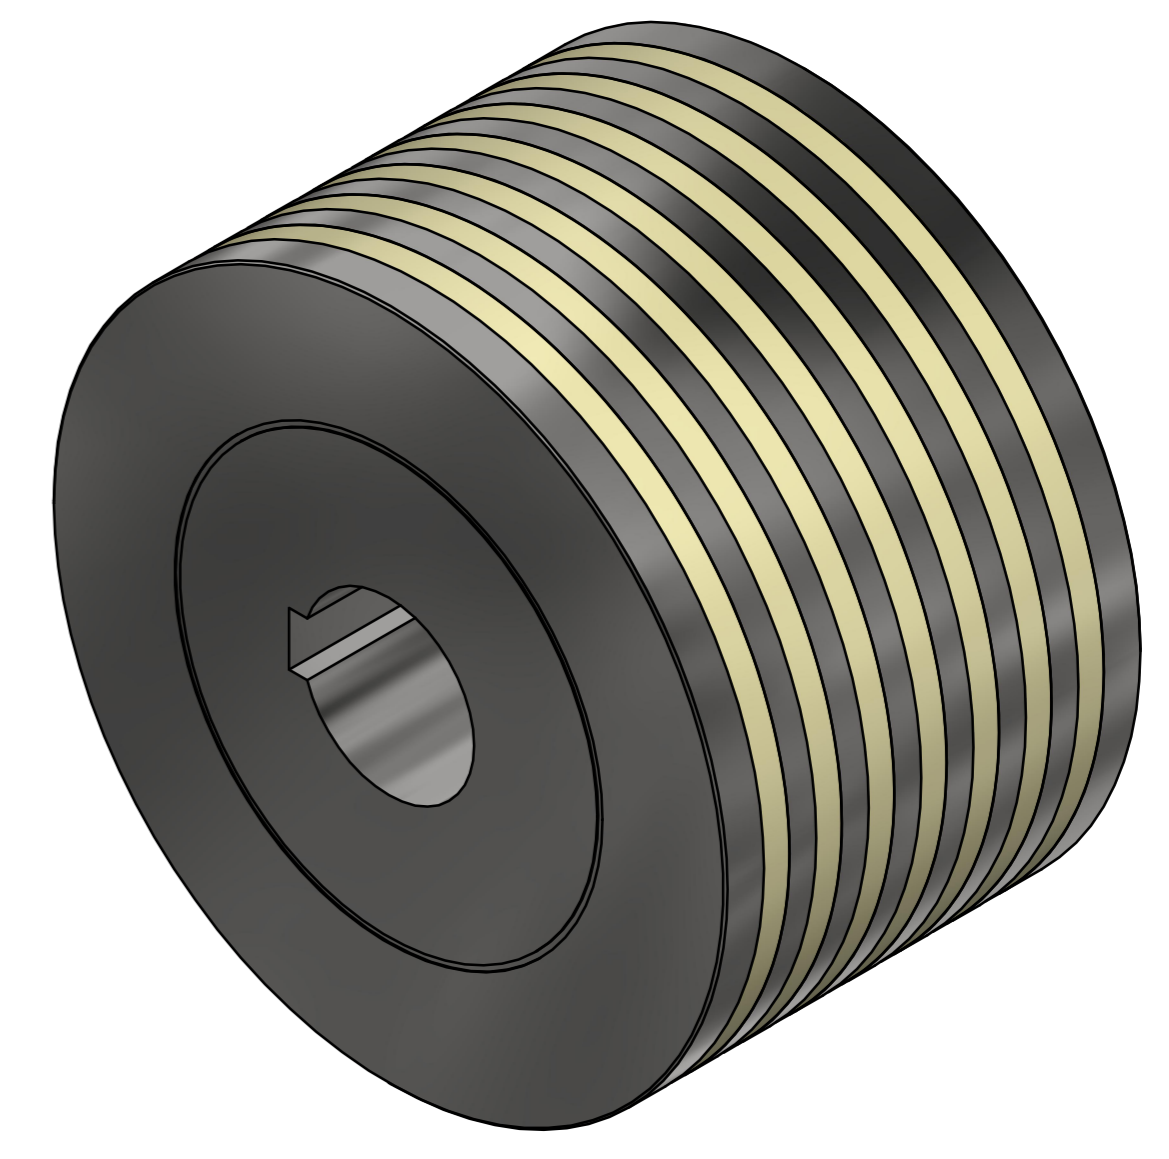

DOC.NR.	REV	DATE	BY	DESCRIPTION
E0083869	-	23-10-2017	PV	ORIGINAL DRAWING
TRBE063001	A	21-4-2020	PB	8 POLES WAS 7 POLES

RAW MAT.	Quantity	Material Number	Material Description	Length (mm)	Width (mm)
	1				
Sheet:	A2		Extra info: MAGNETIC ROLLER	General tolerance: ISO 2768- mK	
Drawn:	PV		Weight (kg): 0,91	Drawn according: ISO268; ISO1101; ISO2553	
Date:	5-10-2017			Status: Standard	
Spare part:	False			Customer reference number:	
Quick search:	TRBE039			Document number: TRBE063001	Doc.Rev: A
Description:	HRS-F-D063-d016-039-08-B			Part number: TRBE063001	Rev: A